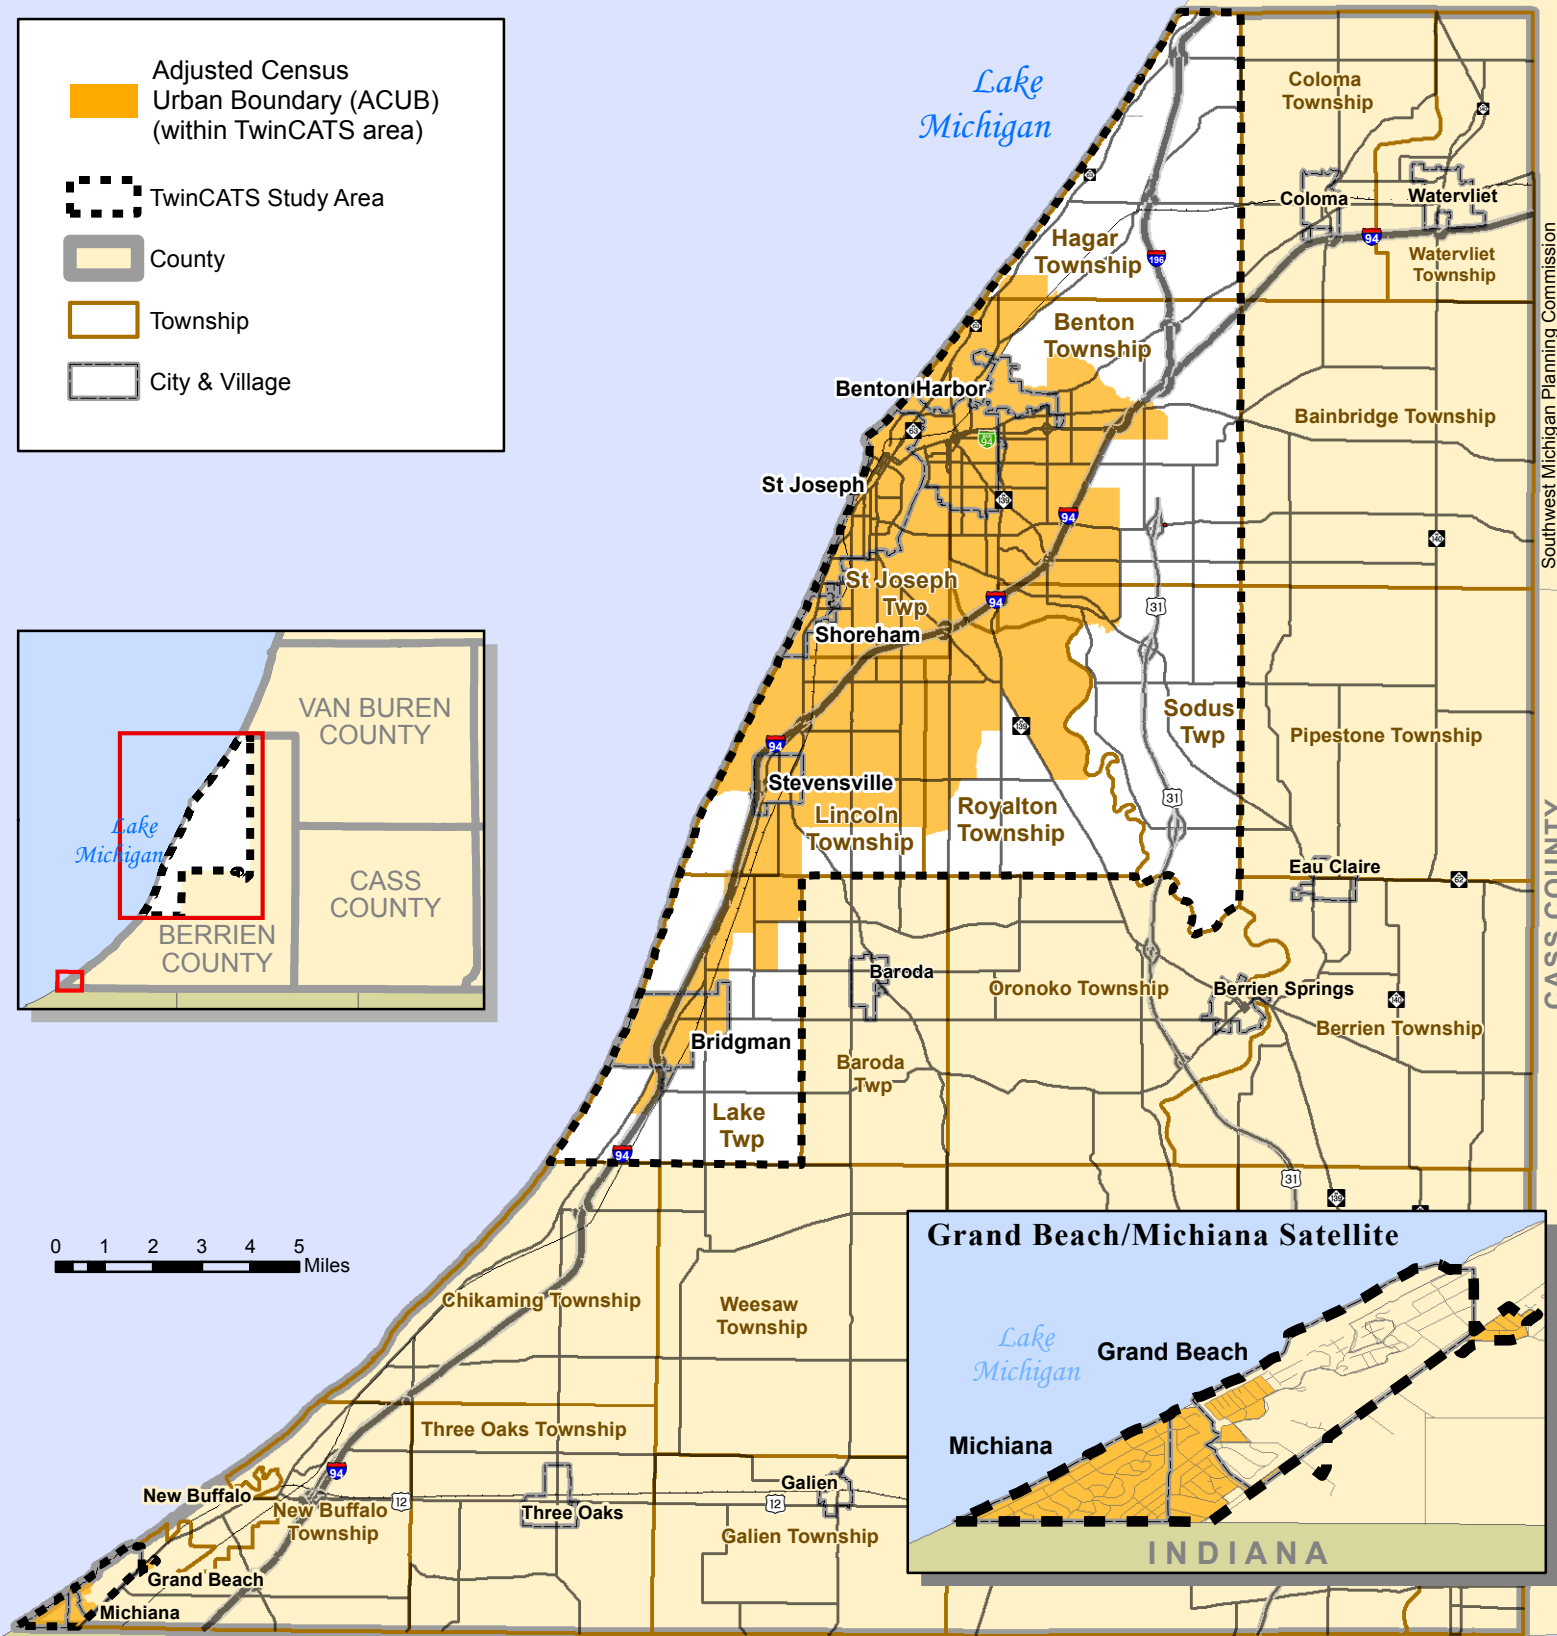

Twin Cities Area Transportation Study (TwinCATS)

Sources
Base Map & ACUB: MCGI, Framework v14a
TwinCATS: SWMPC, 2016

INDIANA

July 14, 2017

The use of this map is for general reference purposes. It is not a legal document.

TwinCATS_State_County_Urban

Southwest Michigan Planning Commission

CASS COUNTY