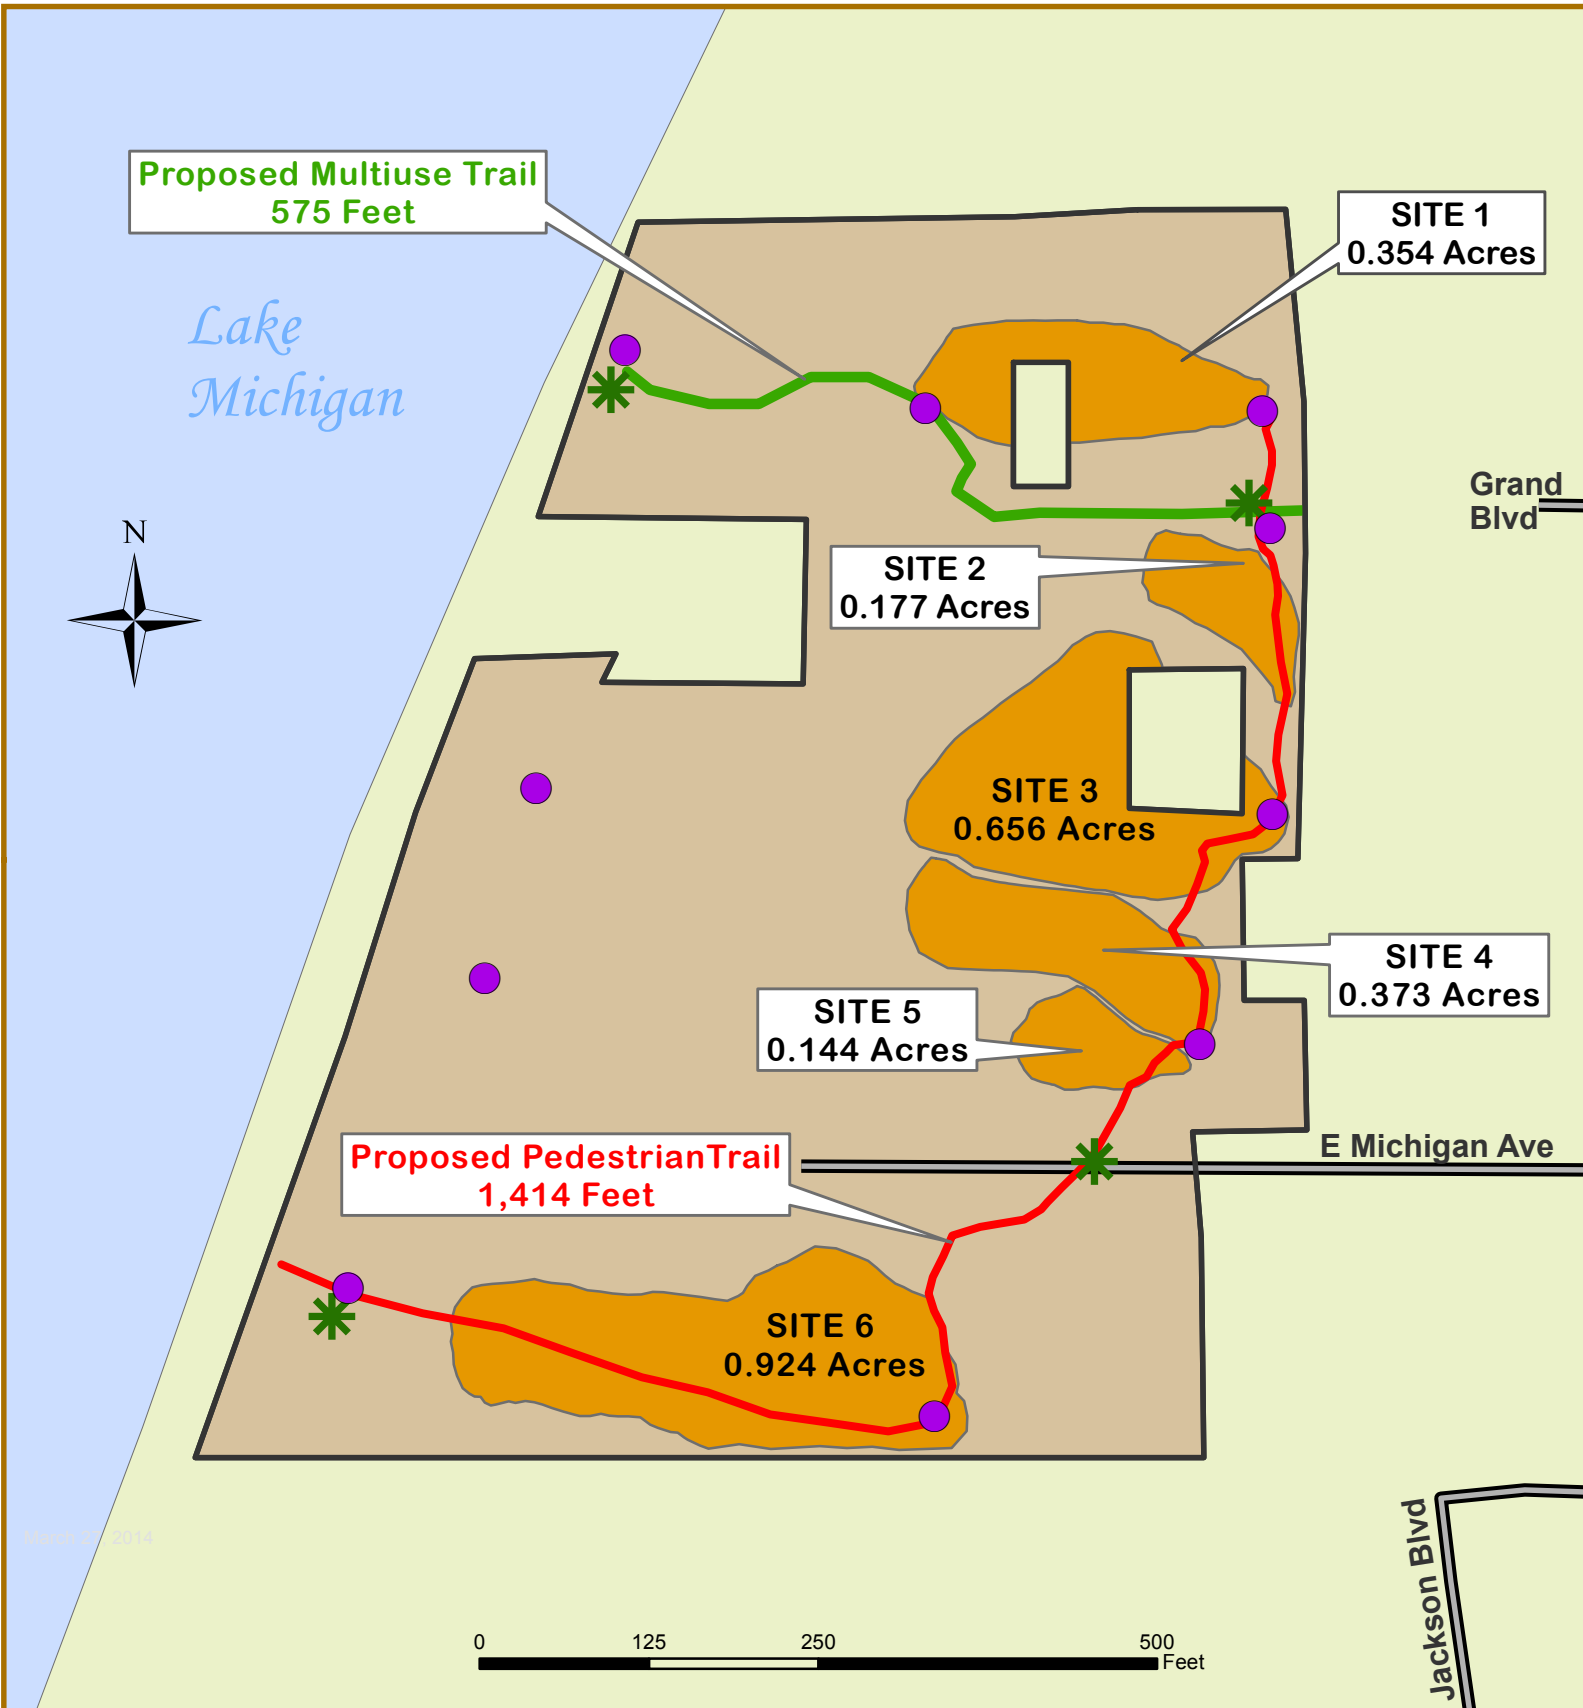

# SITE DEVELOPMENT PLAN

## SYNDICATE PARK DUNE AREA, VAN BUREN COUNTY

### Signs

-  Education (4)
-  Management (10)

### Proposed Improvements

-  Restoration Area
-  Project Area
-  Proposed Trail
-  Multiuse/Accessible Trail

The use of this map is for general reference purposes. It is not a legal document.

Source: Southwest Michigan Planning Commission, 2014