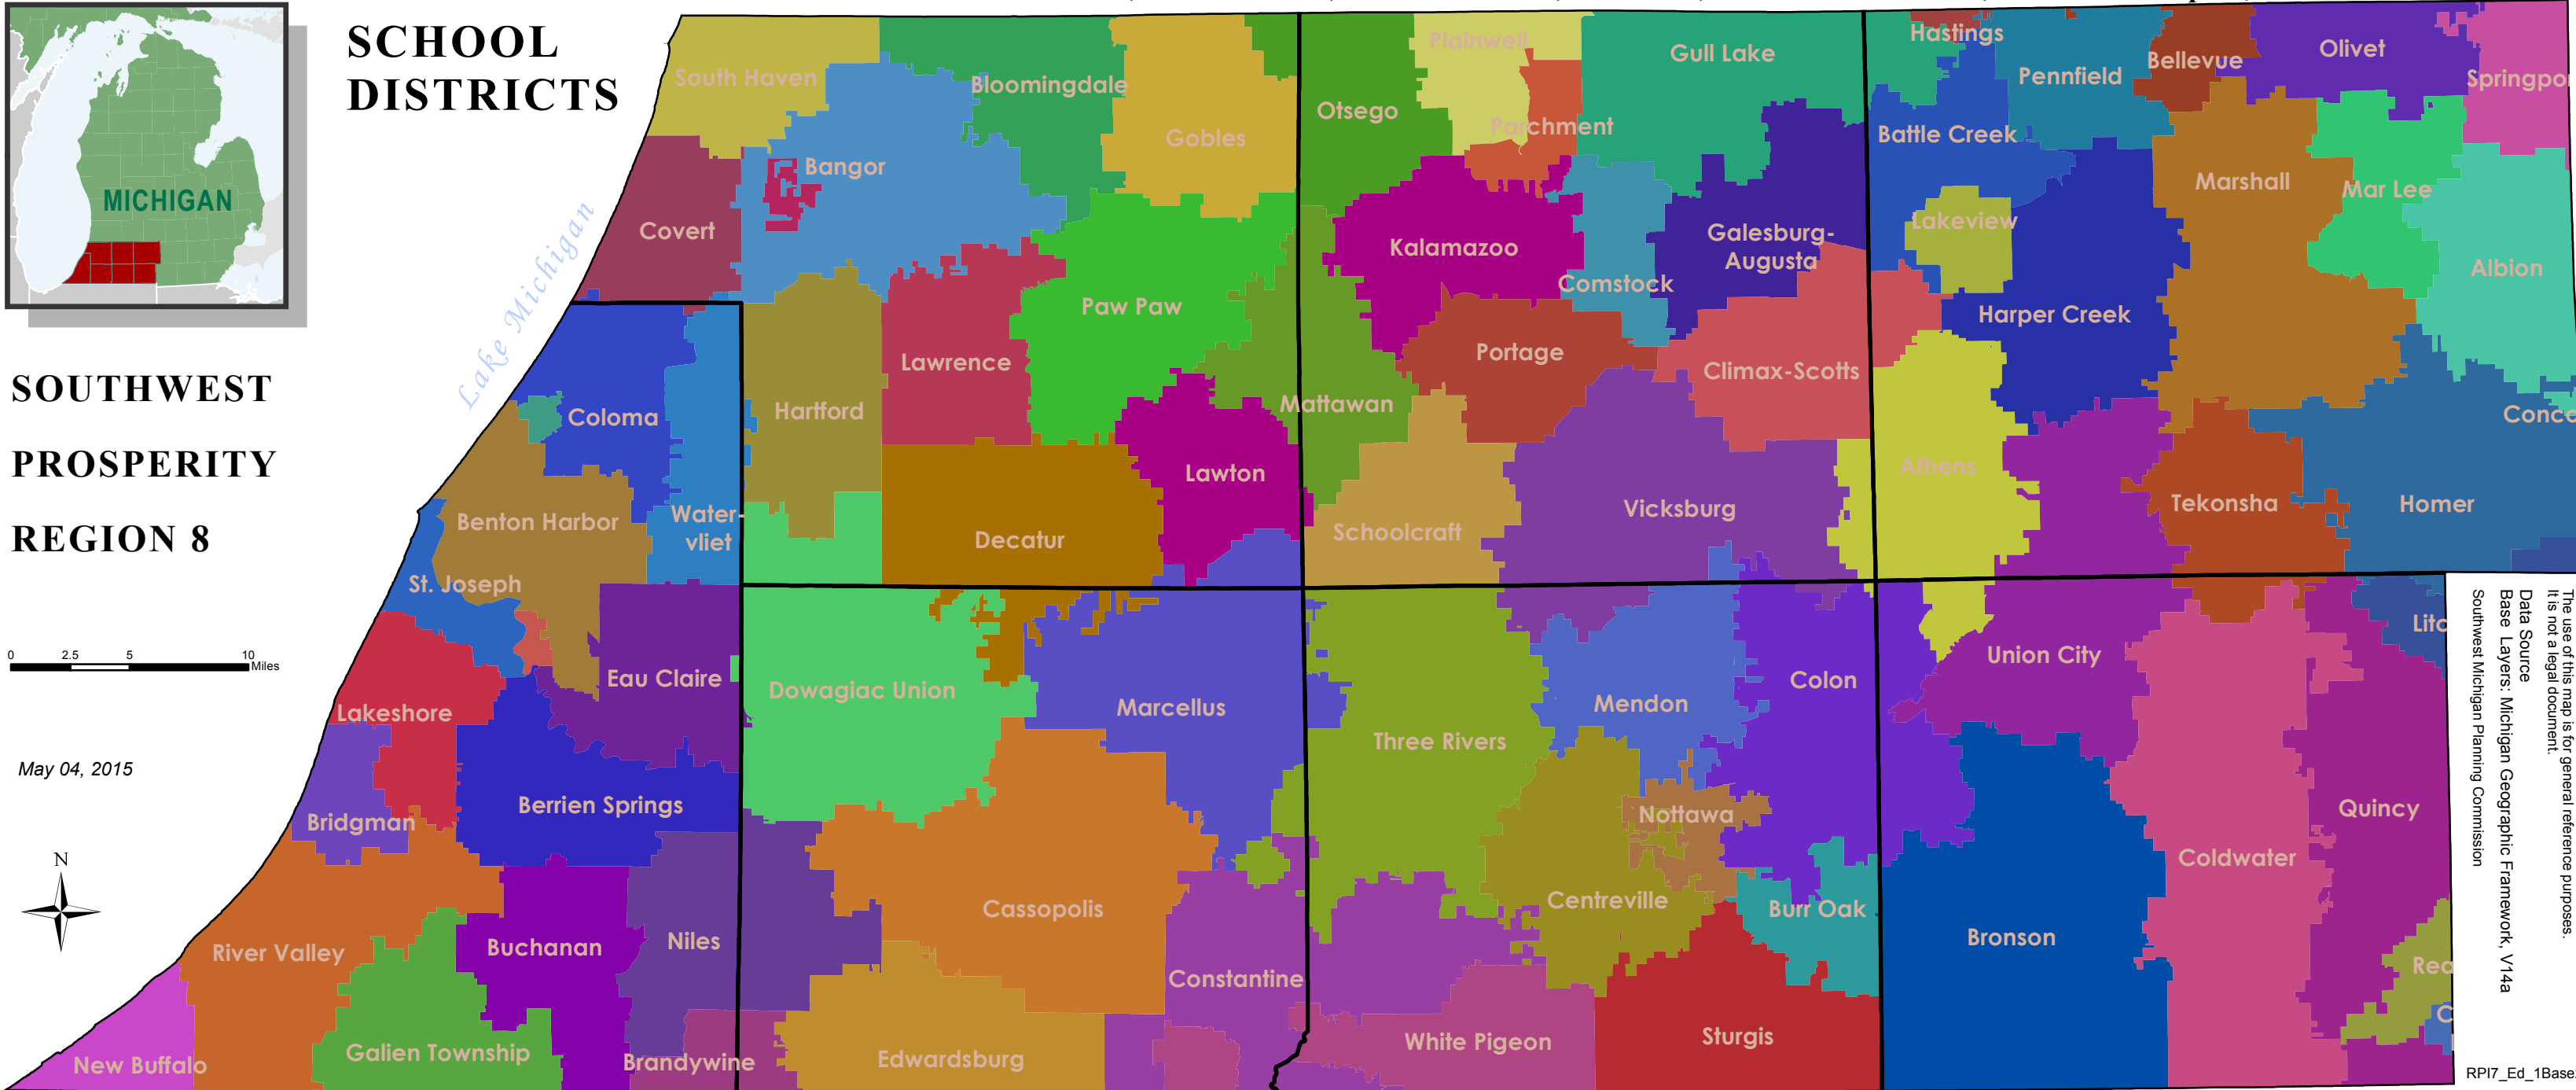

Counties: Berrien, Branch, Calhoun, Cass, Kalamazoo, St Joseph, & Van Buren

# SCHOOL DISTRICTS

## SOUTHWEST PROSPERITY REGION 8

May 04, 2015

The use of this map is for general reference purposes. It is not a legal document.  
Data Source: Michigan Geographic Framework, V14a  
Base: Layers: Michigan Geographic Framework, V14a  
Southwest Michigan Planning Commission