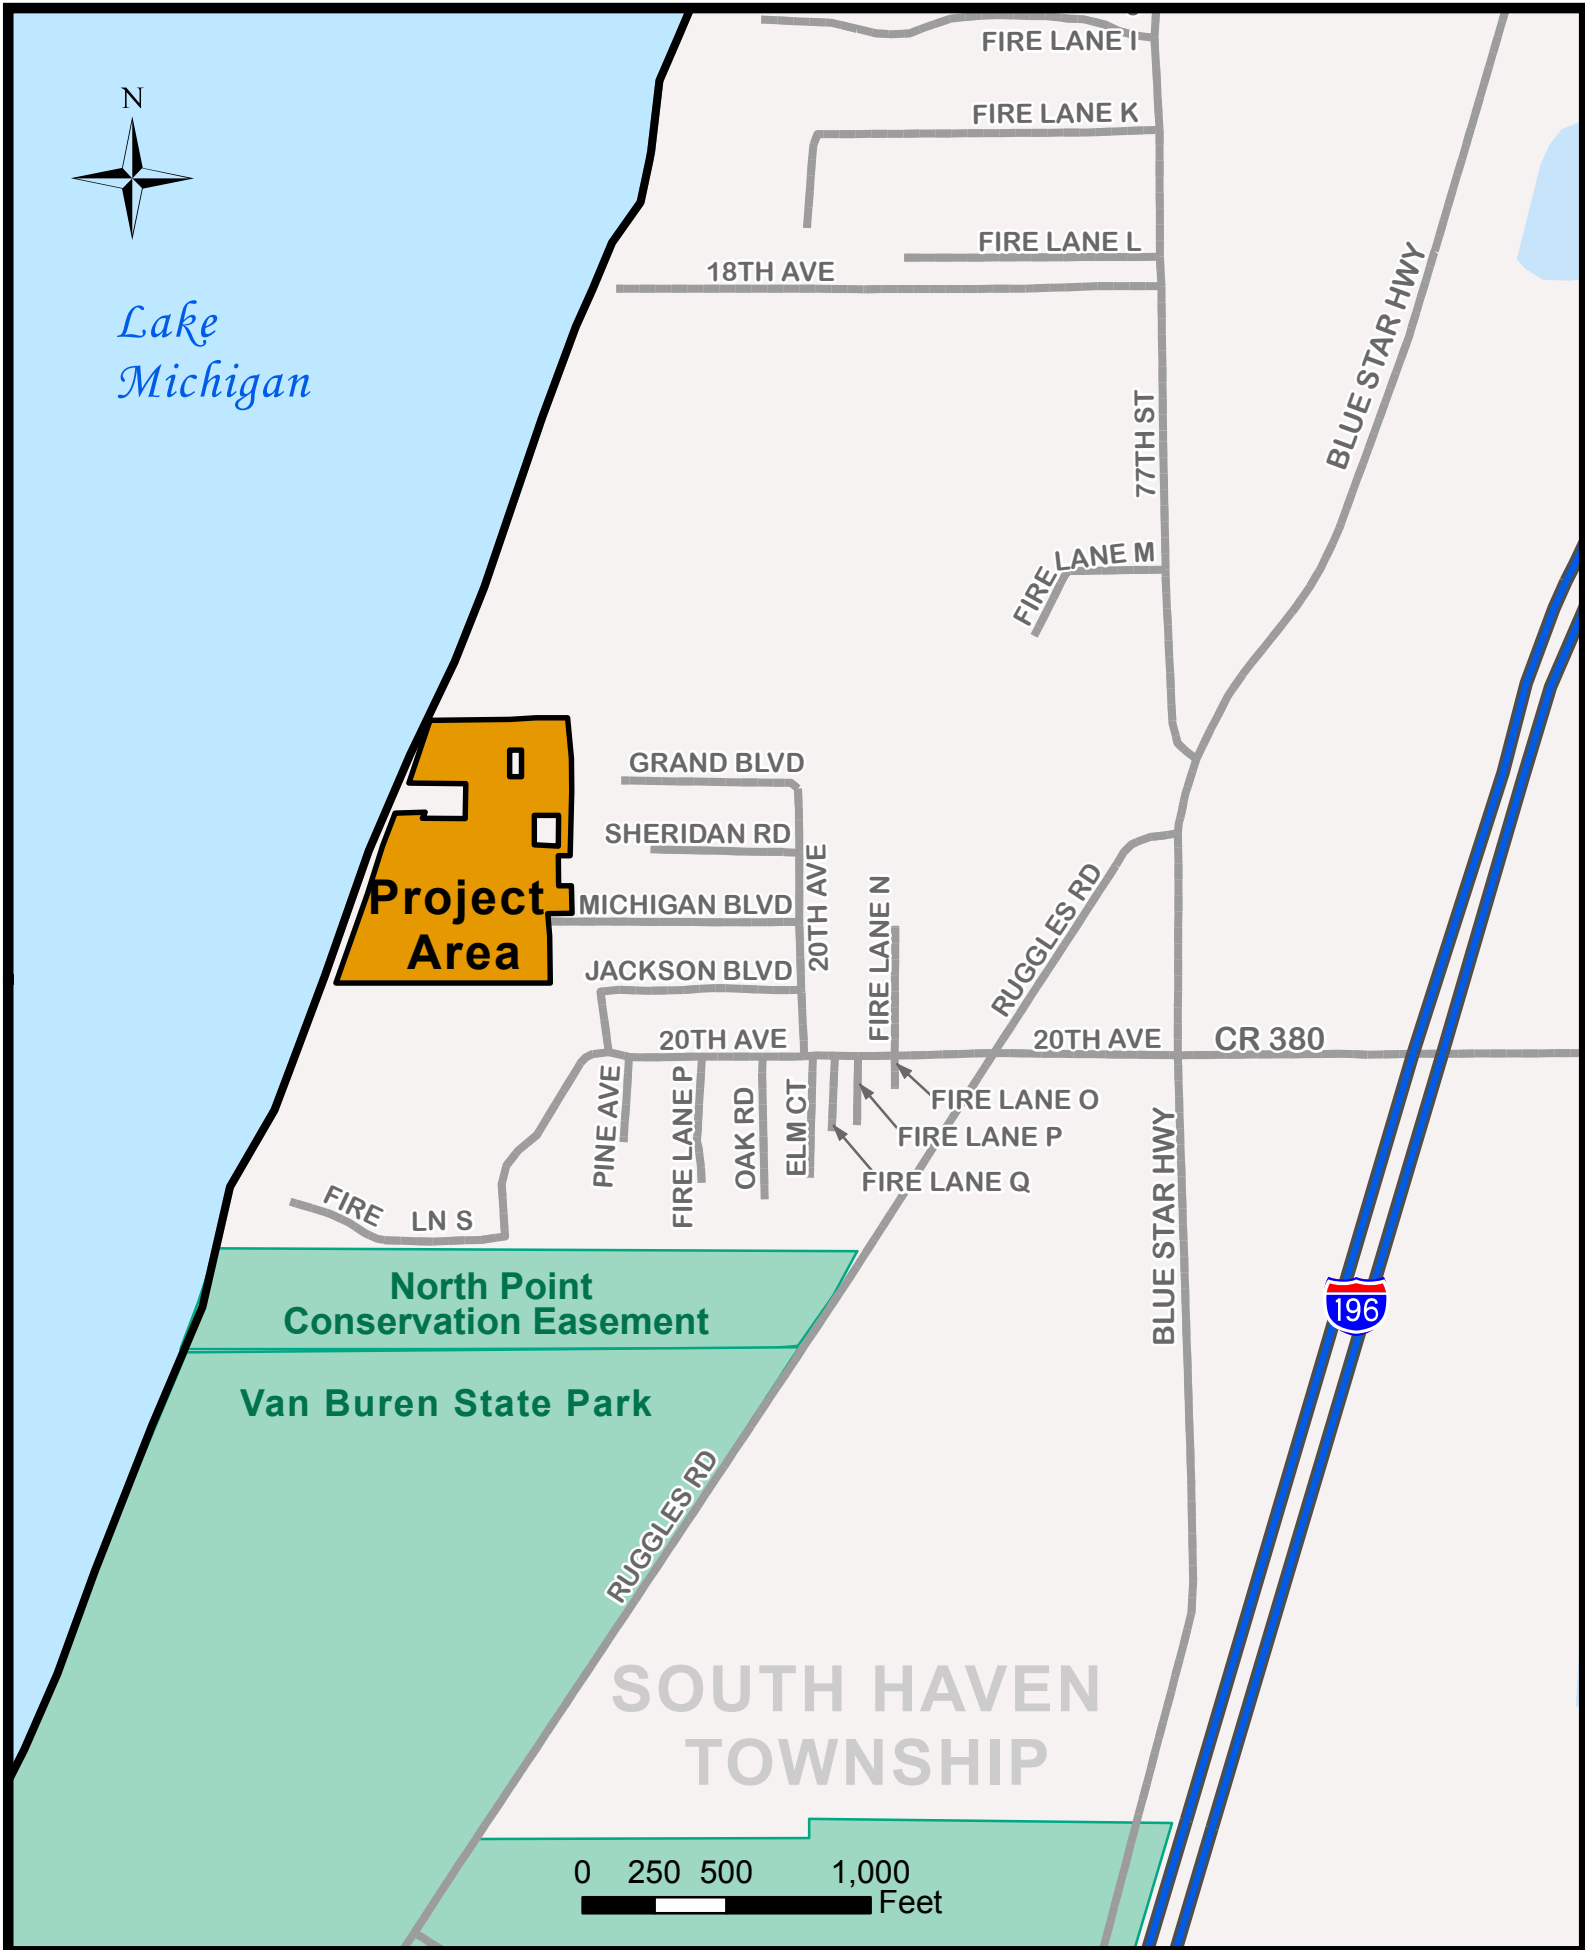

PROJECT LOCATION MAP

SYNDICATE PARK DUNE AREA, VAN BUREN COUNTY