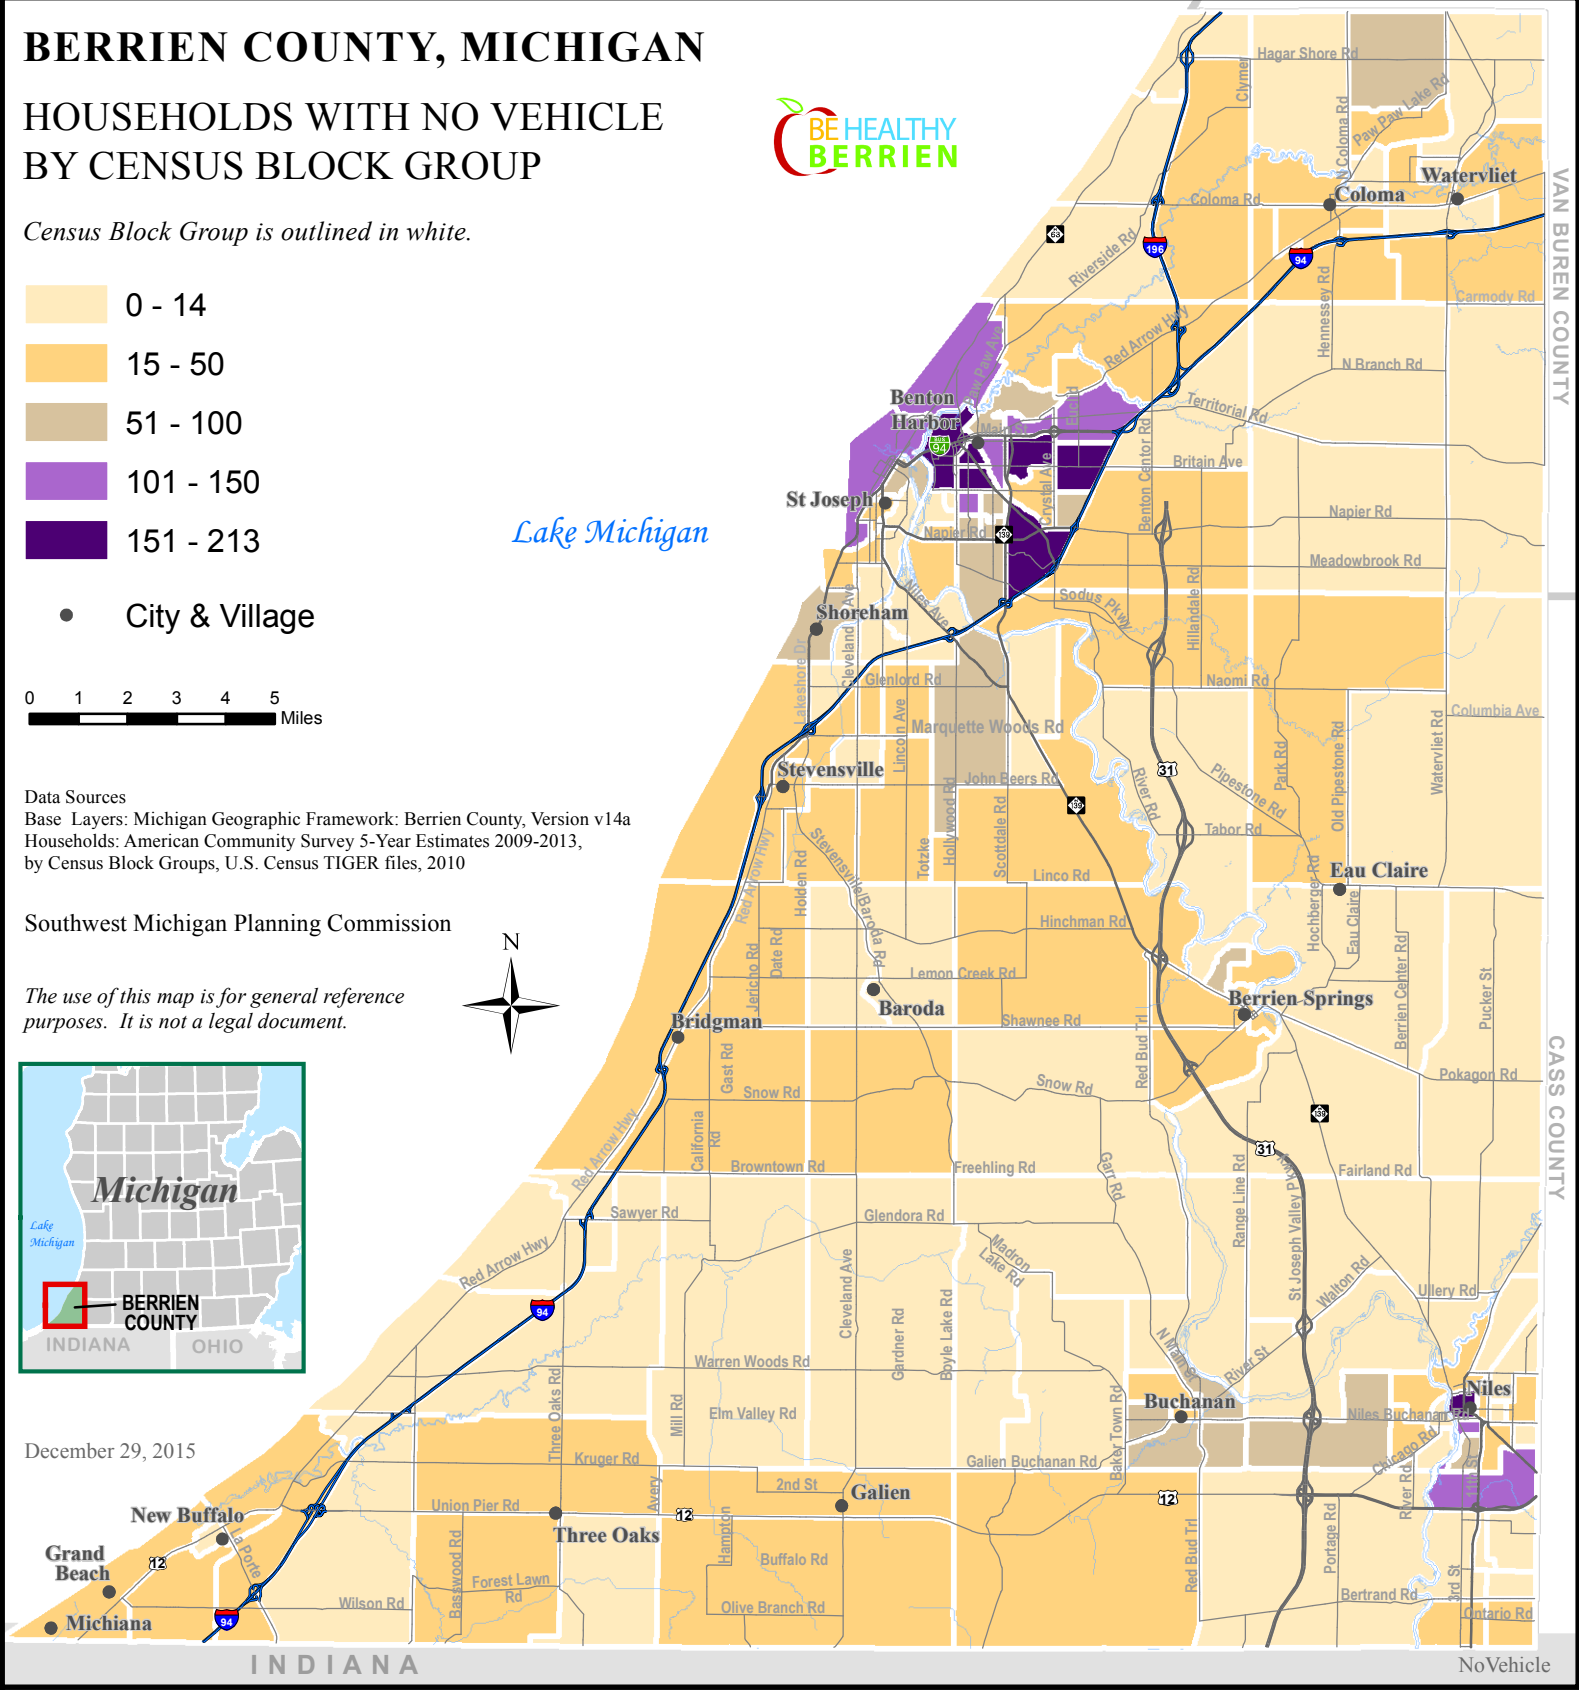

BERRIEN COUNTY, MICHIGAN

HOUSEHOLDS WITH NO VEHICLE BY CENSUS BLOCK GROUP

Census Block Group is outlined in white.

● City & Village

Data Sources
 Base Layers: Michigan Geographic Framework: Berrien County, Version v14a
 Households: American Community Survey 5-Year Estimates 2009-2013,
 by Census Block Groups, U.S. Census TIGER files, 2010

Southwest Michigan Planning Commission

The use of this map is for general reference purposes. It is not a legal document.

December 29, 2015

NoVehicle