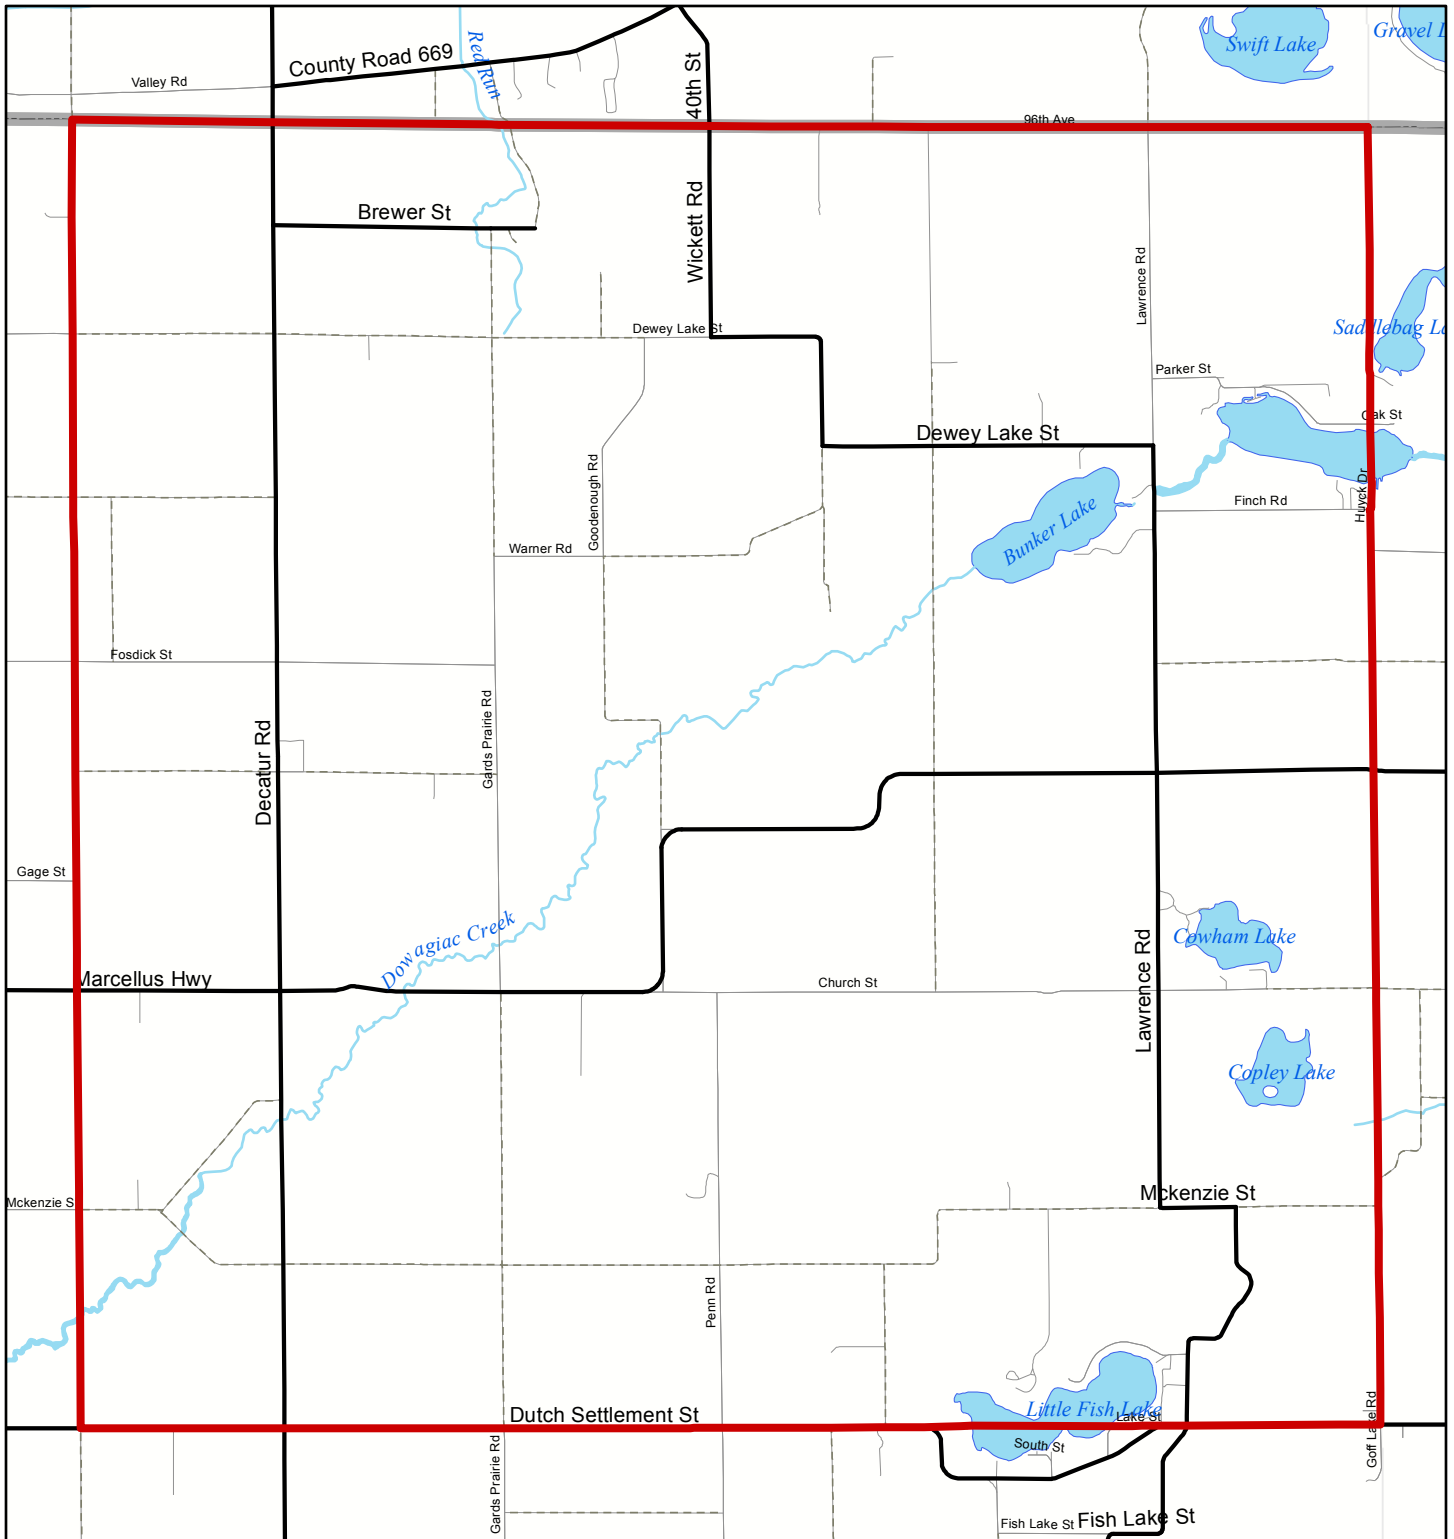

Volinia Twp

Map Prepared July 2006 by:
Southwest Michigan Planning Commission
 Tel: 269-925-1137 Fax: 269-925-0288
 Email: swmicomm@swmicomm.org
 Website: www.swmicomm.org

Base Map Source:
 MI Center for Geographic Information,
 Framework (V5a)
 1 inch equals 0.9 miles