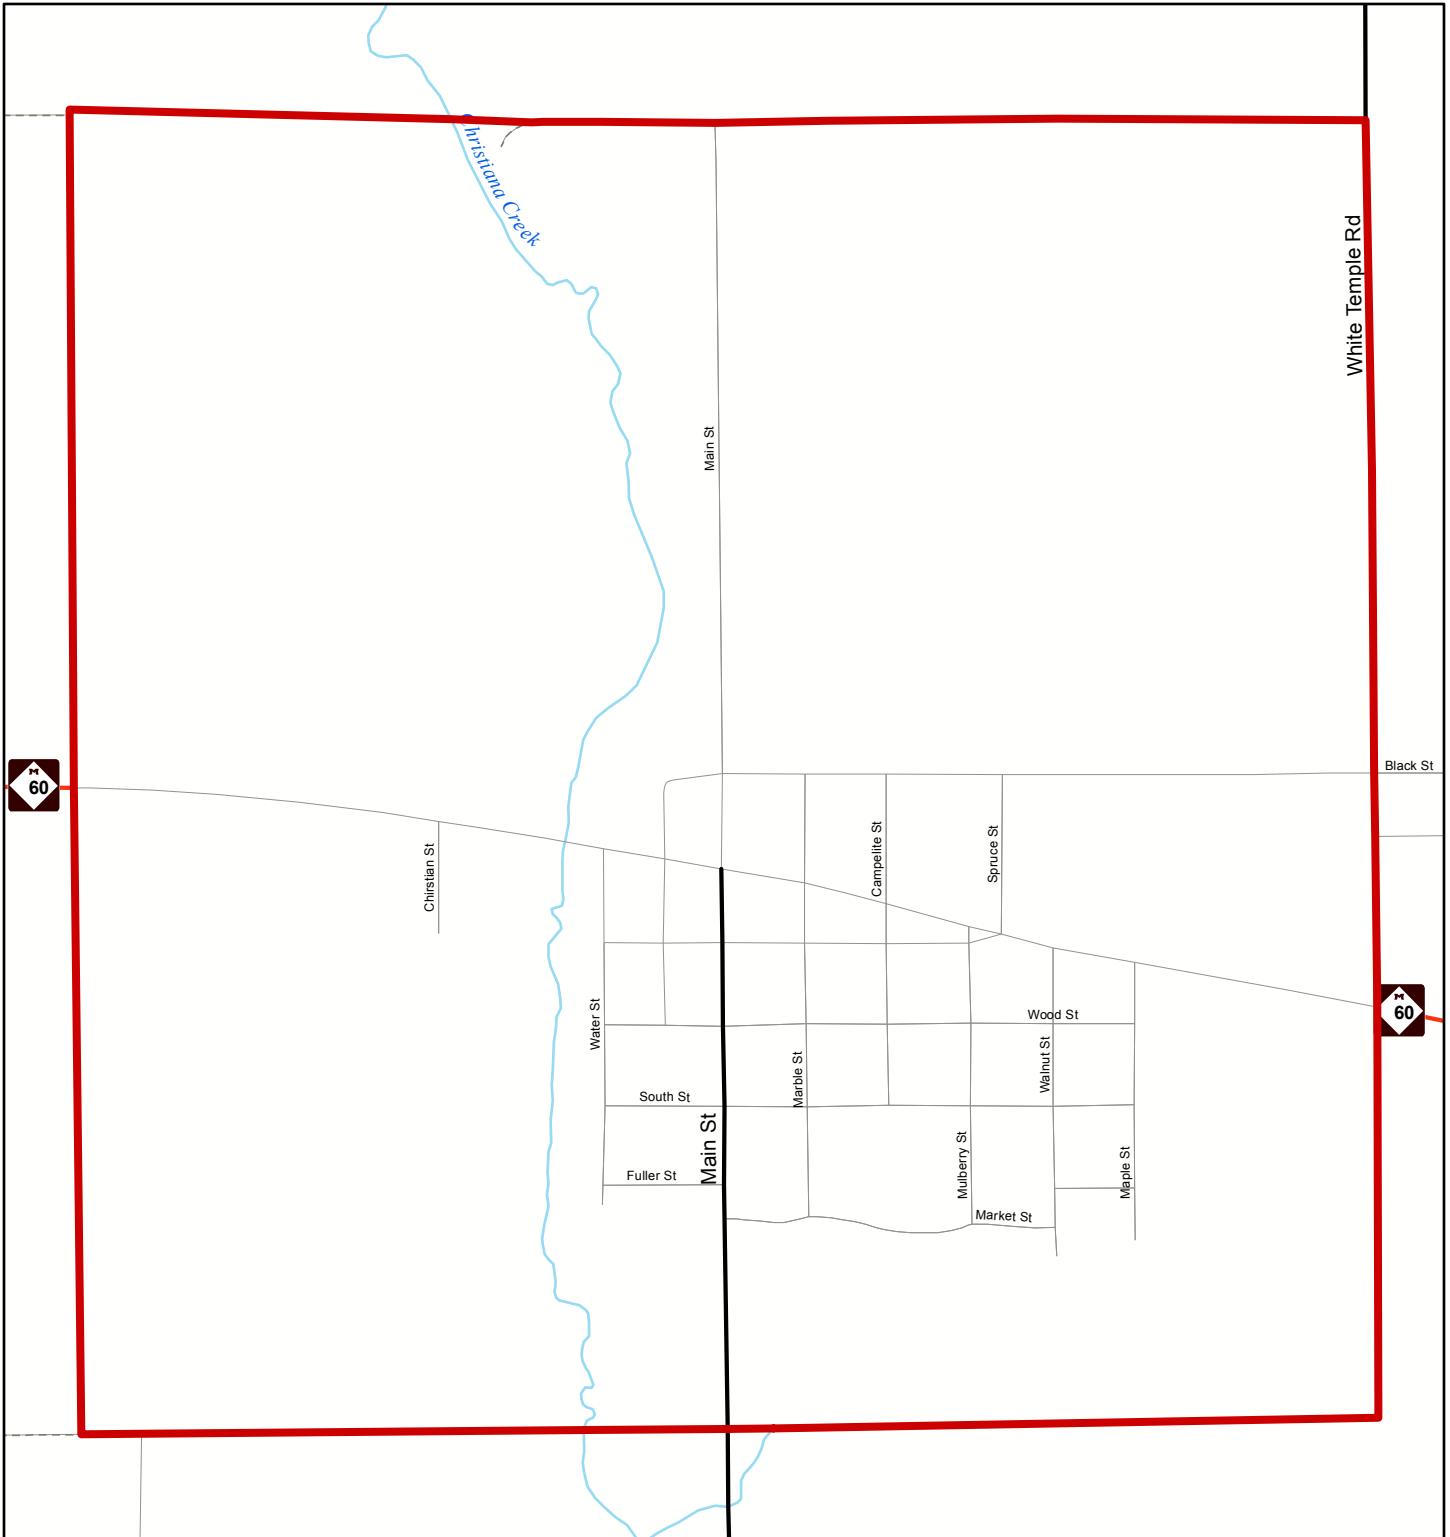

Vandalia

Map Prepared July 2006 by:
Southwest Michigan Planning Commission
Tel: 269-925-1137 Fax: 269-925-0288
Email: swmicomm@swmicomm.org
Website: www.swmicomm.org

Base Map Source:
MI Center for Geographic Information,
Framework (V5a)
1 inch equals 0.1 miles