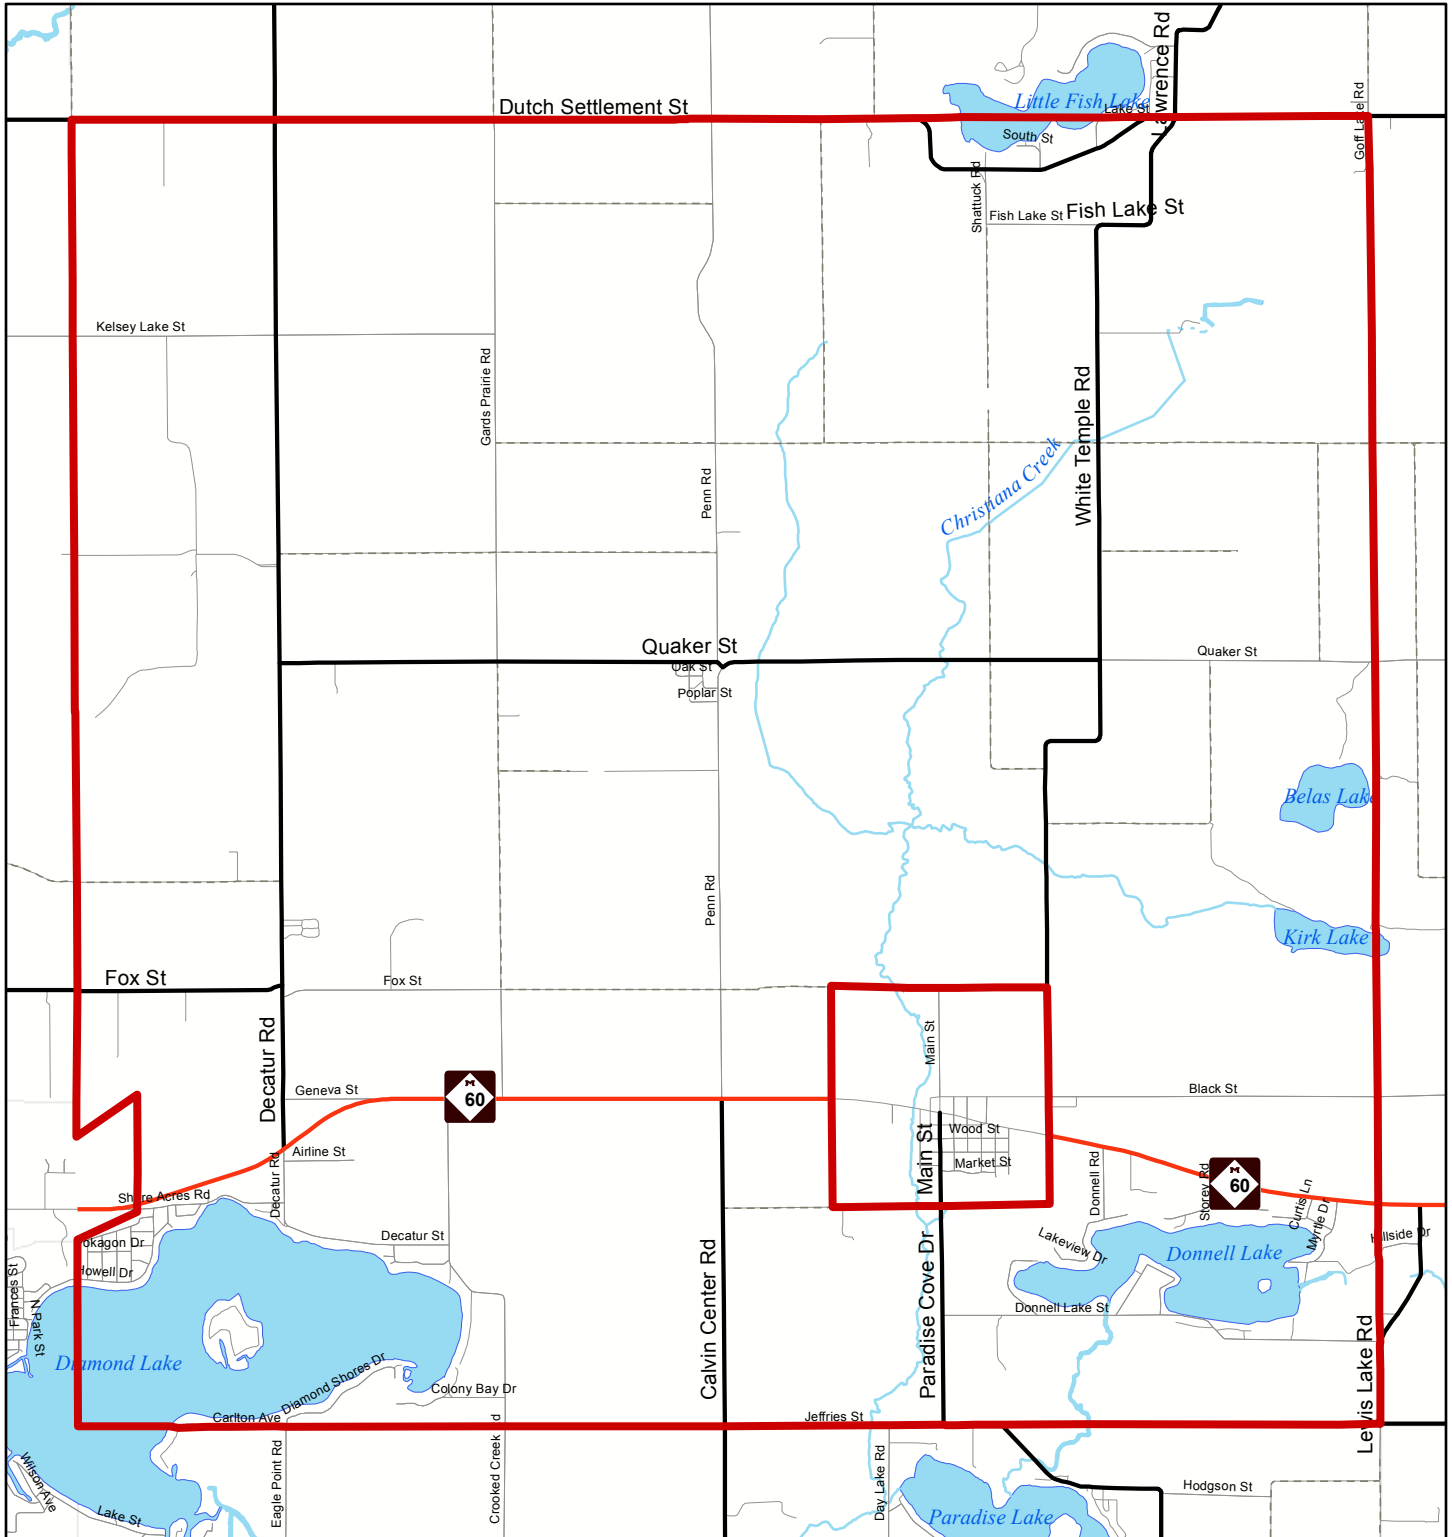

Penn Twp

Map Prepared July 2006 by:
Southwest Michigan Planning Commission
Tel: 269-925-1137 Fax: 269-925-0288
Email: swmicomm@swmicomm.org
Website: www.swmicomm.org

Base Map Source:
MI Center for Geographic Information,
Framework (V5a)
1 inch equals 0.9 miles