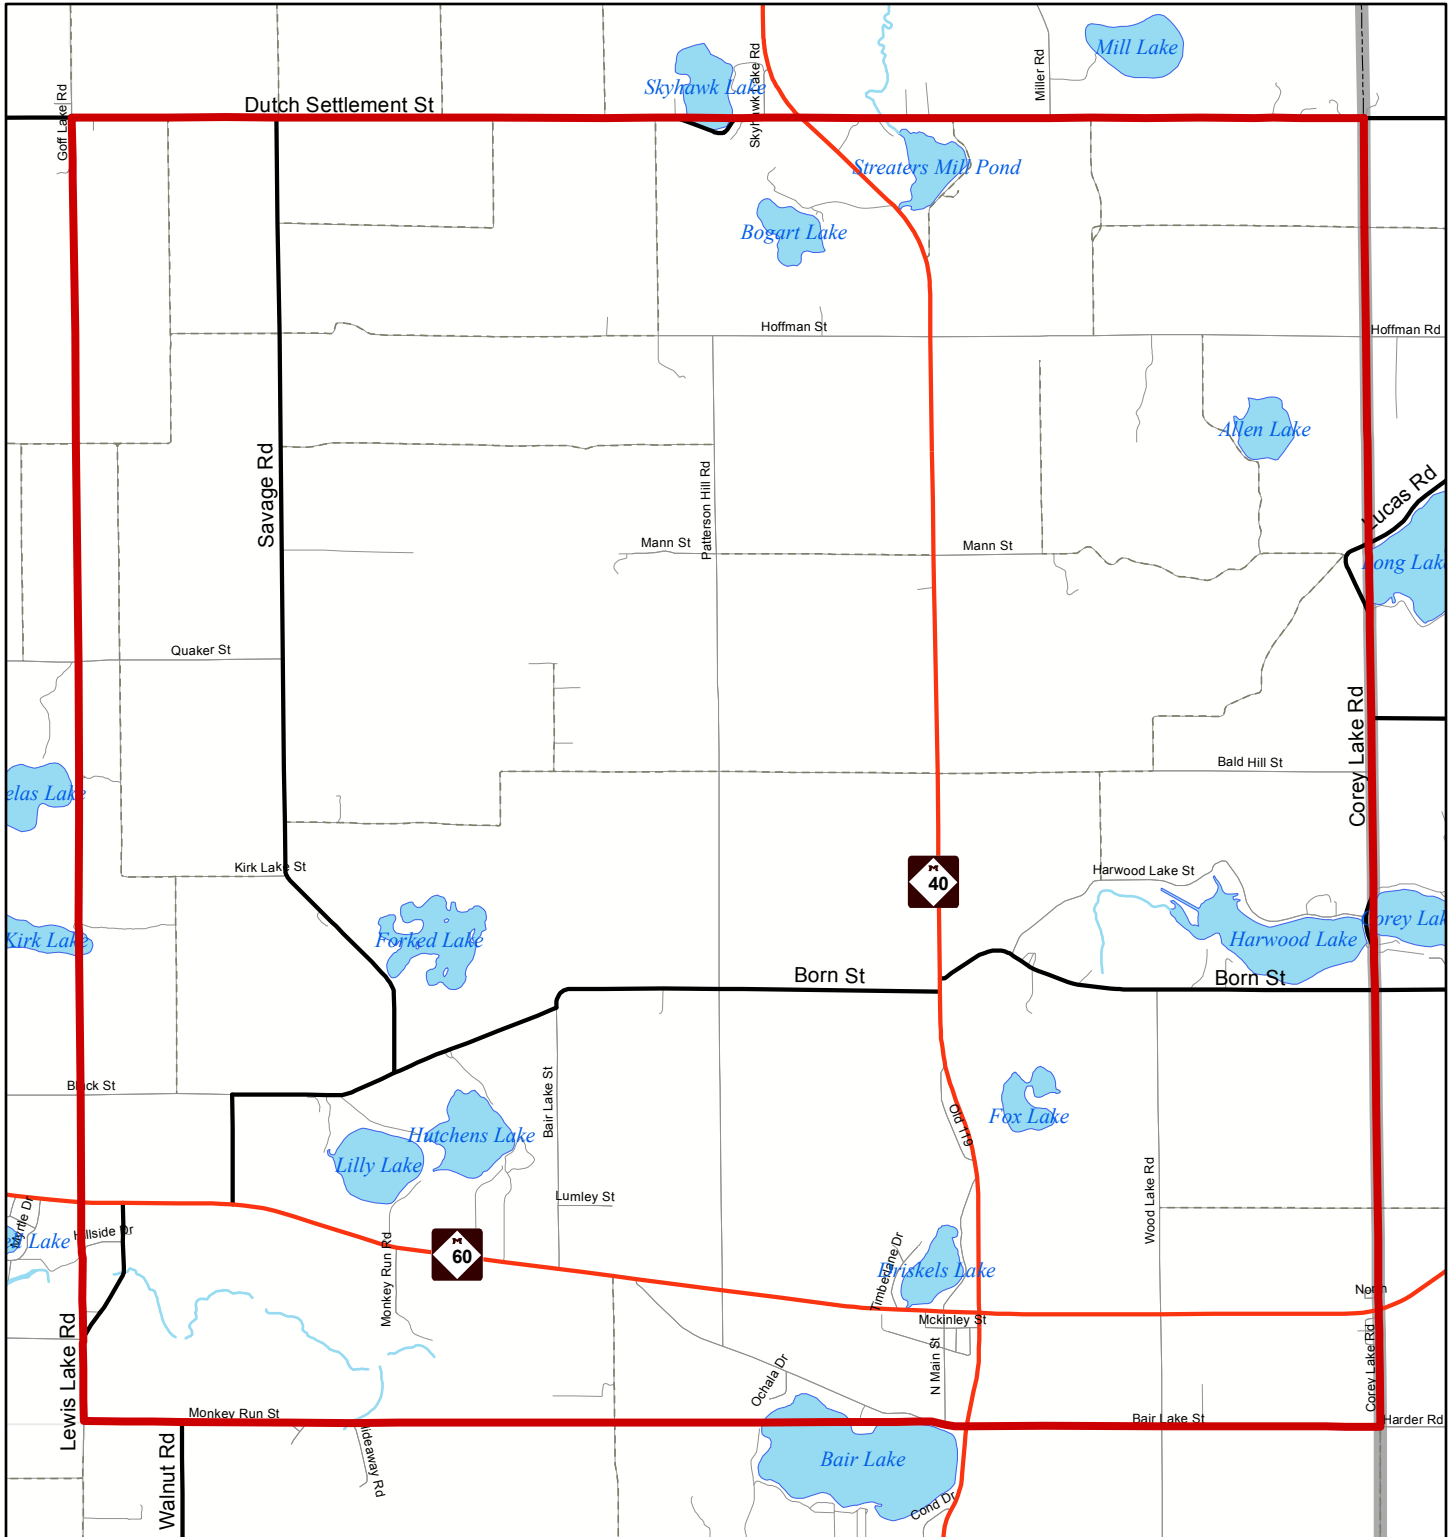

Newberg Twp

Map Prepared July 2006 by:
Southwest Michigan Planning Commission
 Tel: 269-925-1137 Fax: 269-925-0288
 Email: swmicomm@swmicomm.org
 Website: www.swmicomm.org

Base Map Source:
 MI Center for Geographic Information,
 Framework (V5a)
 1 inch equals 0.9 miles