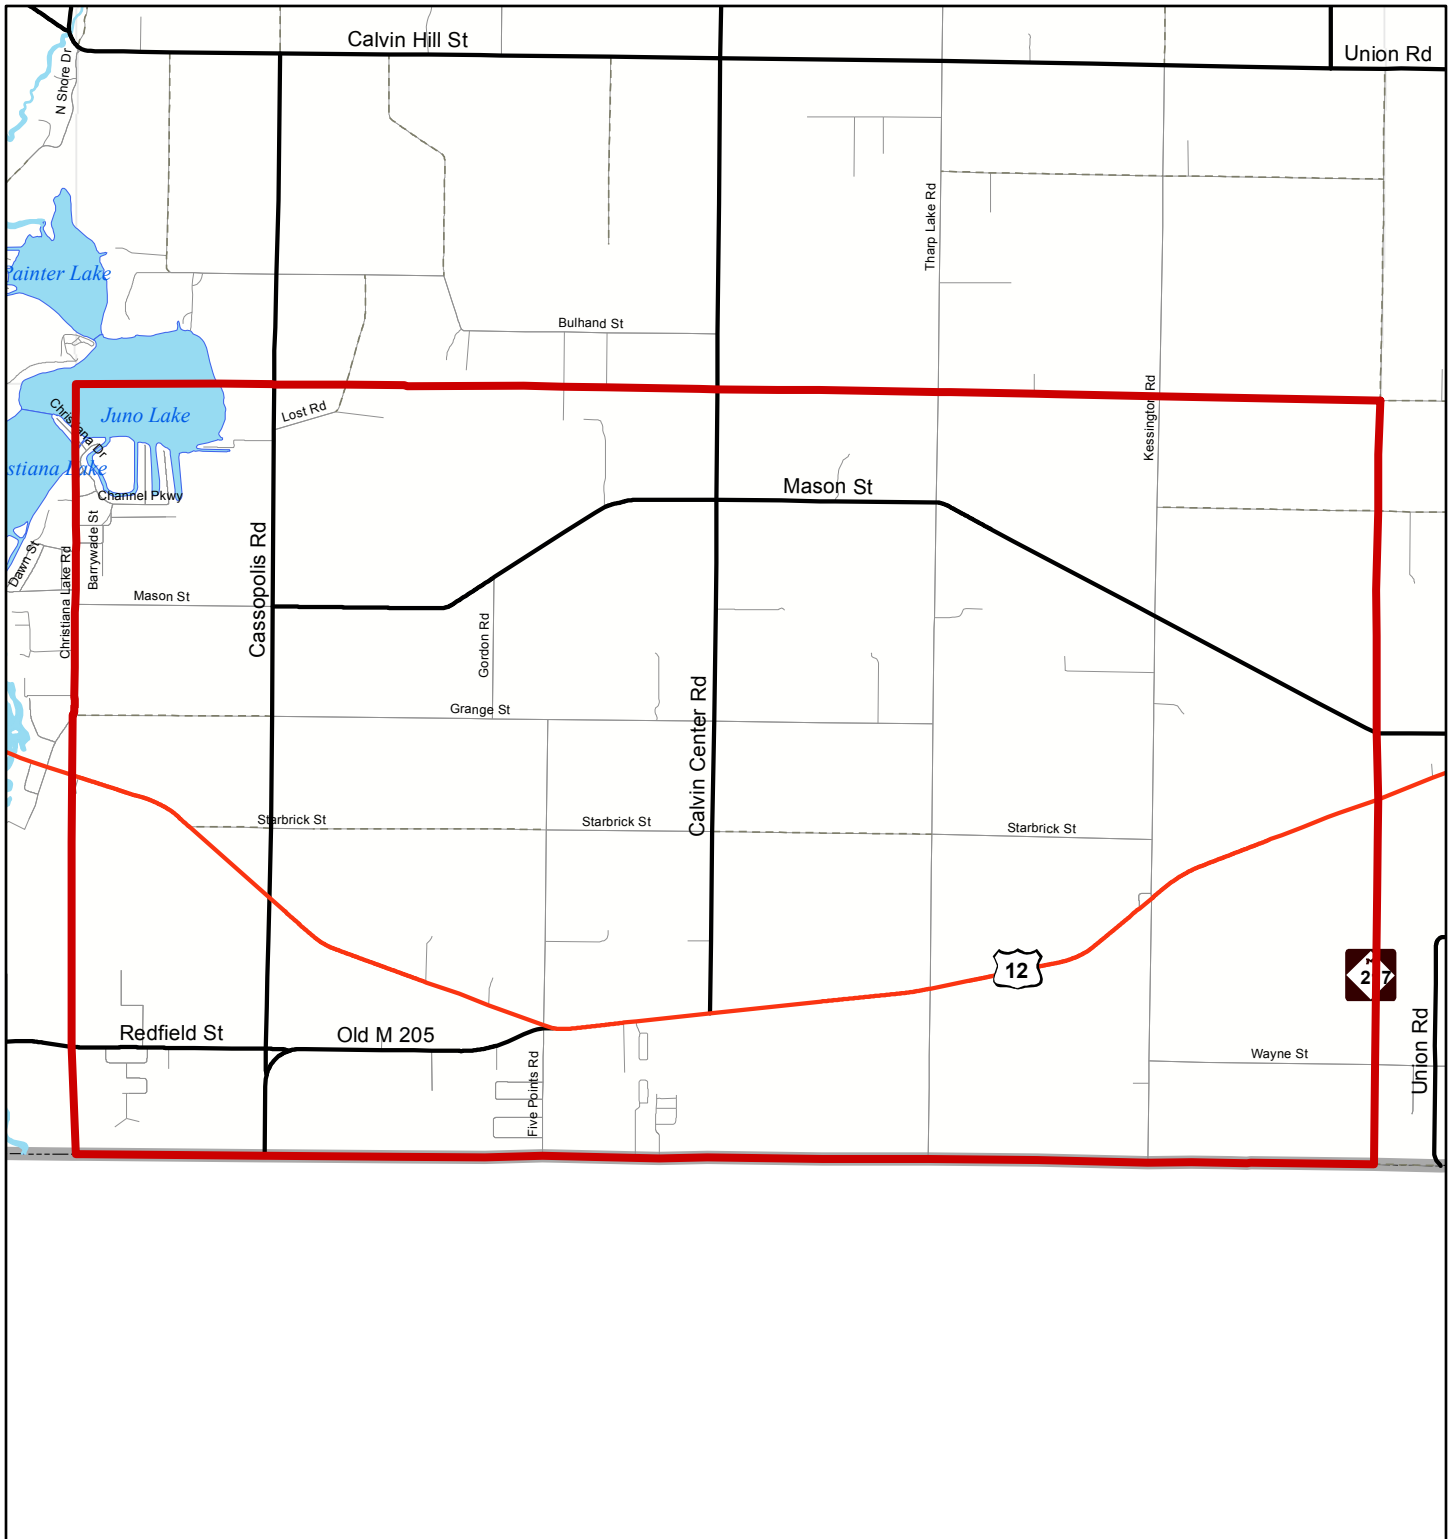

Mason Twp

Map Prepared July 2006 by:
Southwest Michigan Planning Commission
Tel: 269-925-1137 Fax: 269-925-0288
Email: swmicomm@swmicomm.org
Website: www.swmicomm.org

Base Map Source:
MI Center for Geographic Information,
Framework (V5a)
1 inch equals 0.9 miles