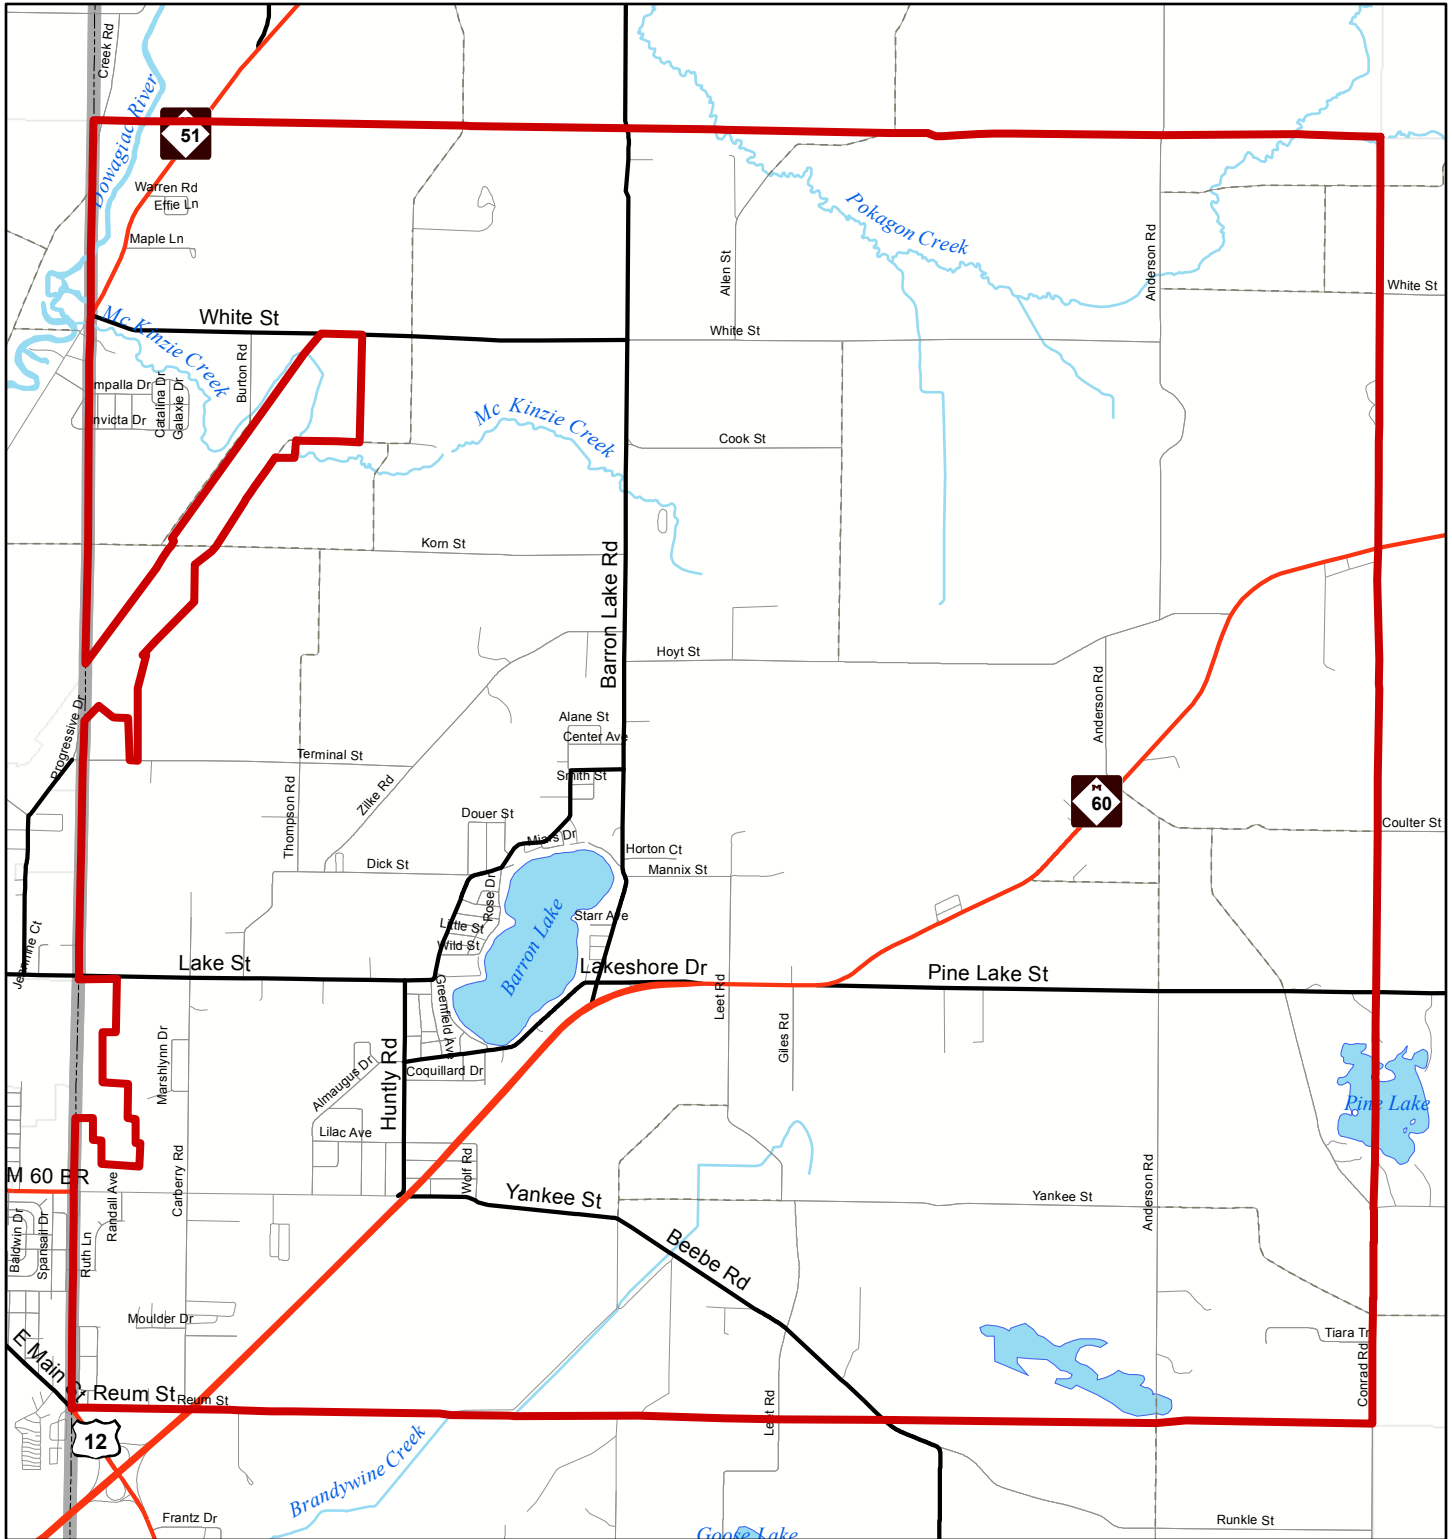

Howard Twp

Map Prepared July 2006 by:
Southwest Michigan Planning Commission
 Tel: 269-925-1137 Fax: 269-925-0288
 Email: swmicomm@swmicomm.org
 Website: www.swmicomm.org

Base Map Source:
 MI Center for Geographic Information,
 Framework (V5a)
 1 inch equals 0.9 miles