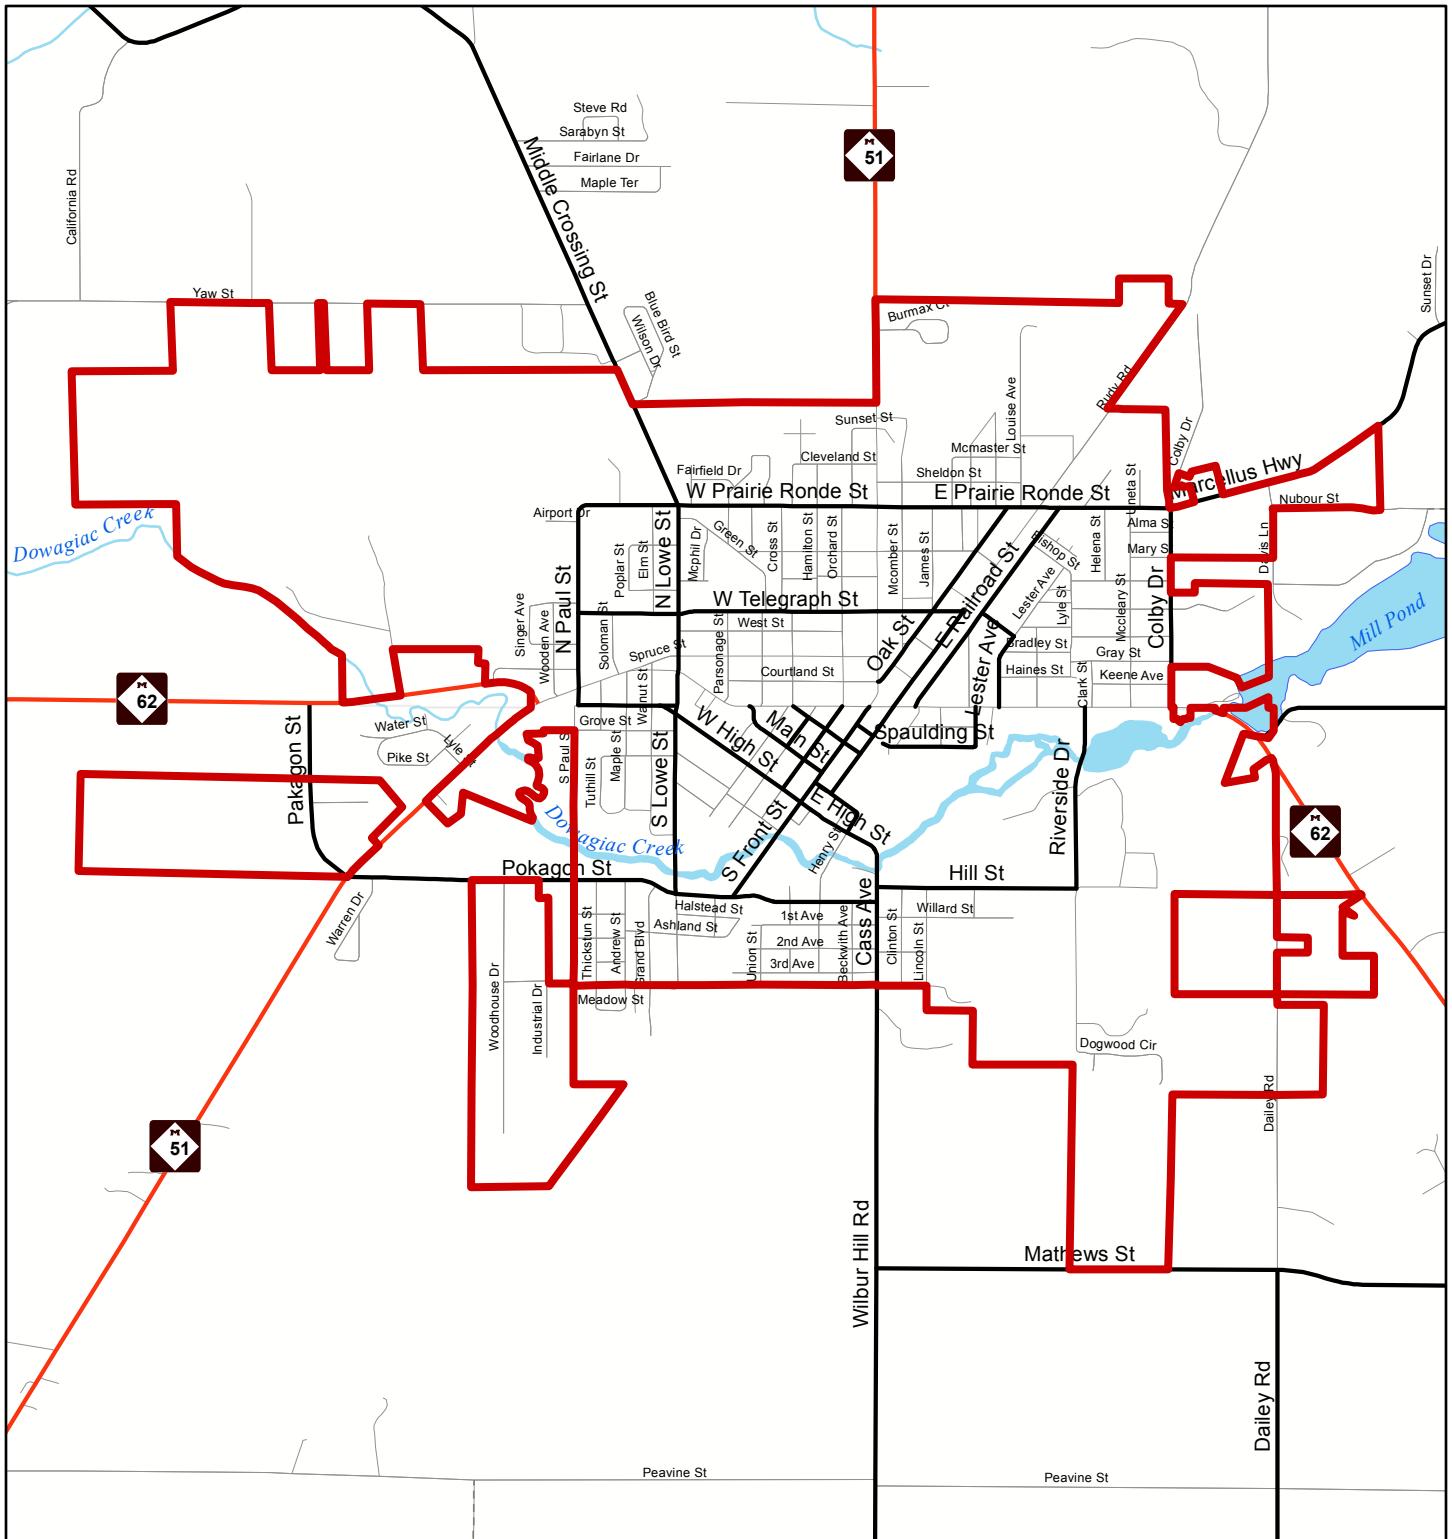

Dowagiac

Map Prepared July 2006 by:
Southwest Michigan Planning Commission
Tel: 269-925-1137 Fax: 269-925-0288
Email: swmicomm@swmicomm.org
Website: www.swmicomm.org

Base Map Source:
MI Center for Geographic Information,
Framework (V5a)
1 inch equals 0.5 miles