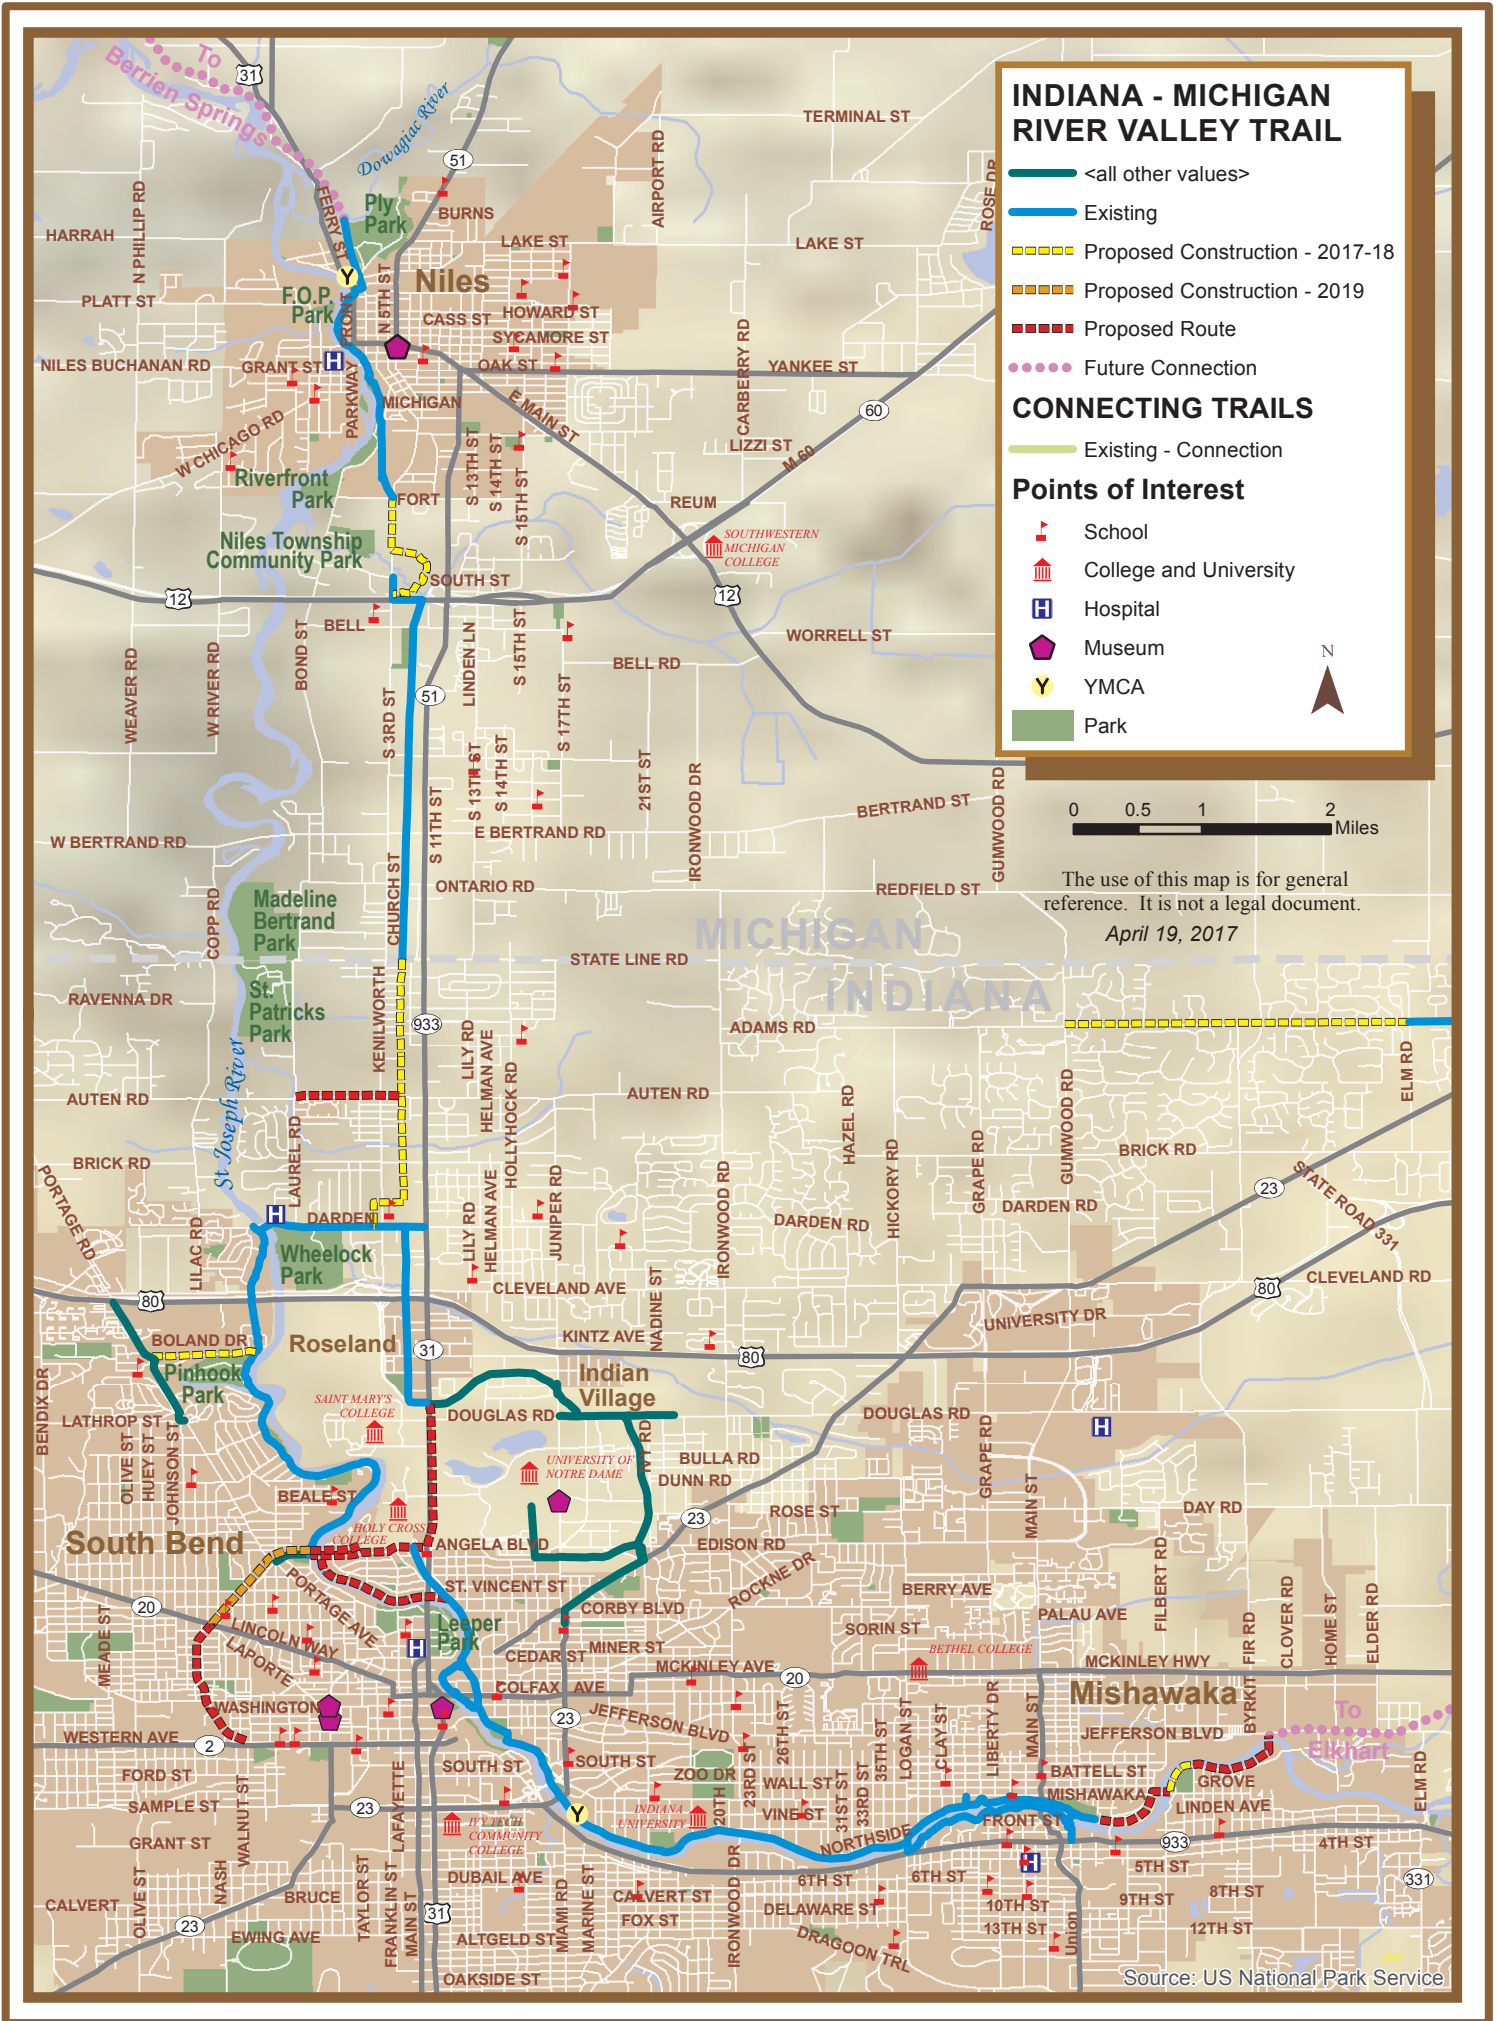

INDIANA - MICHIGAN RIVER VALLEY TRAIL

- <all other values>
- Existing
- Proposed Construction - 2017-18
- Proposed Construction - 2019
- Proposed Route
- ⋯ Future Connection

CONNECTING TRAILS

- Existing - Connection

Points of Interest

- ▲ School
- ▤ College and University
- H Hospital
- ◆ Museum
- Y YMCA
- Park

The use of this map is for general reference. It is not a legal document.

April 19, 2017

Source: US National Park Service