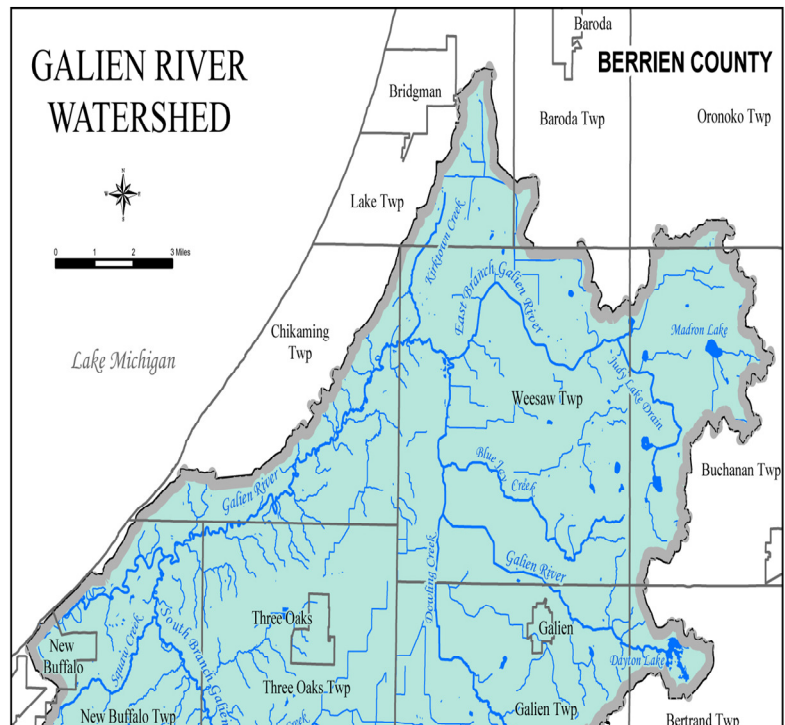

Discover the Great Outdoors

Galien River Watershed Workshop

Share and discover special places in the Galien River Watershed (located in southwest Berrien County)!

**This event is free and open to everyone!
Refreshments provided.
Your input is needed!**

Visit www.swmpc.org/grw.asp for more information

Hosted by the Southwest Michigan Planning Commission.
Sponsors: Chikaming Open Lands, Berrien Conservation District, River Valley Garden Club, Love Creek County Park