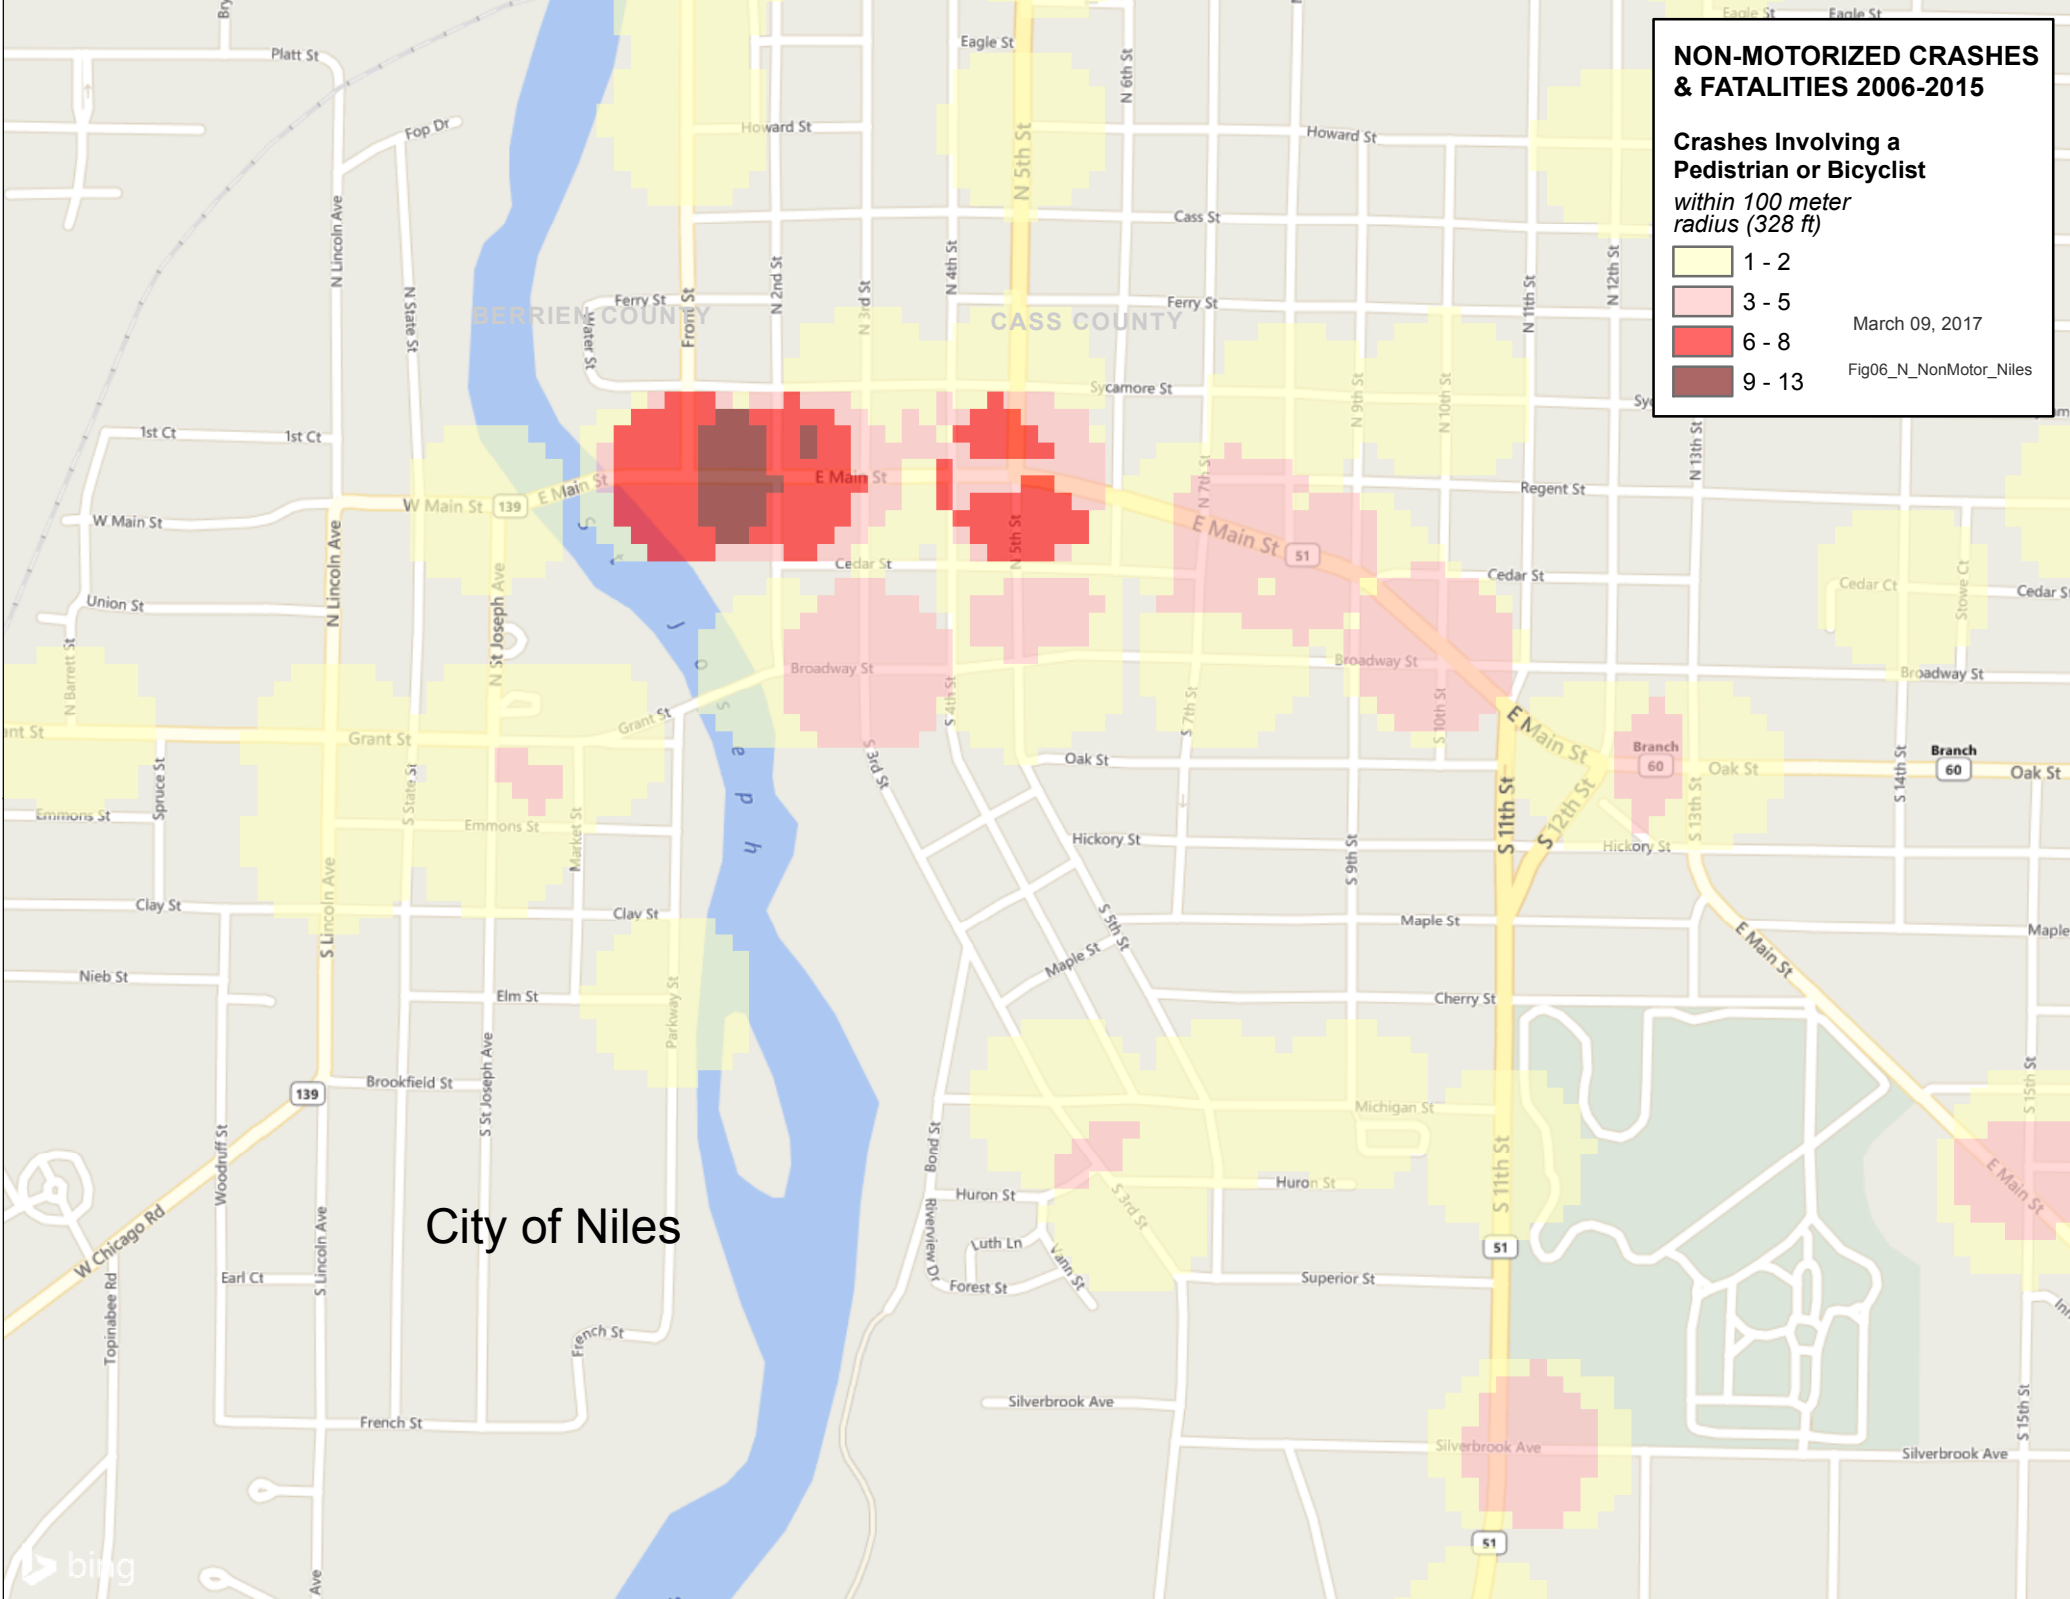

NON-MOTORIZED CRASHES & FATALITIES 2006-2015

Crashes Involving a Pedestrian or Bicyclist
within 100 meter radius (328 ft)

March 09, 2017

Fig06_N_NonMotor_Niles

City of Niles