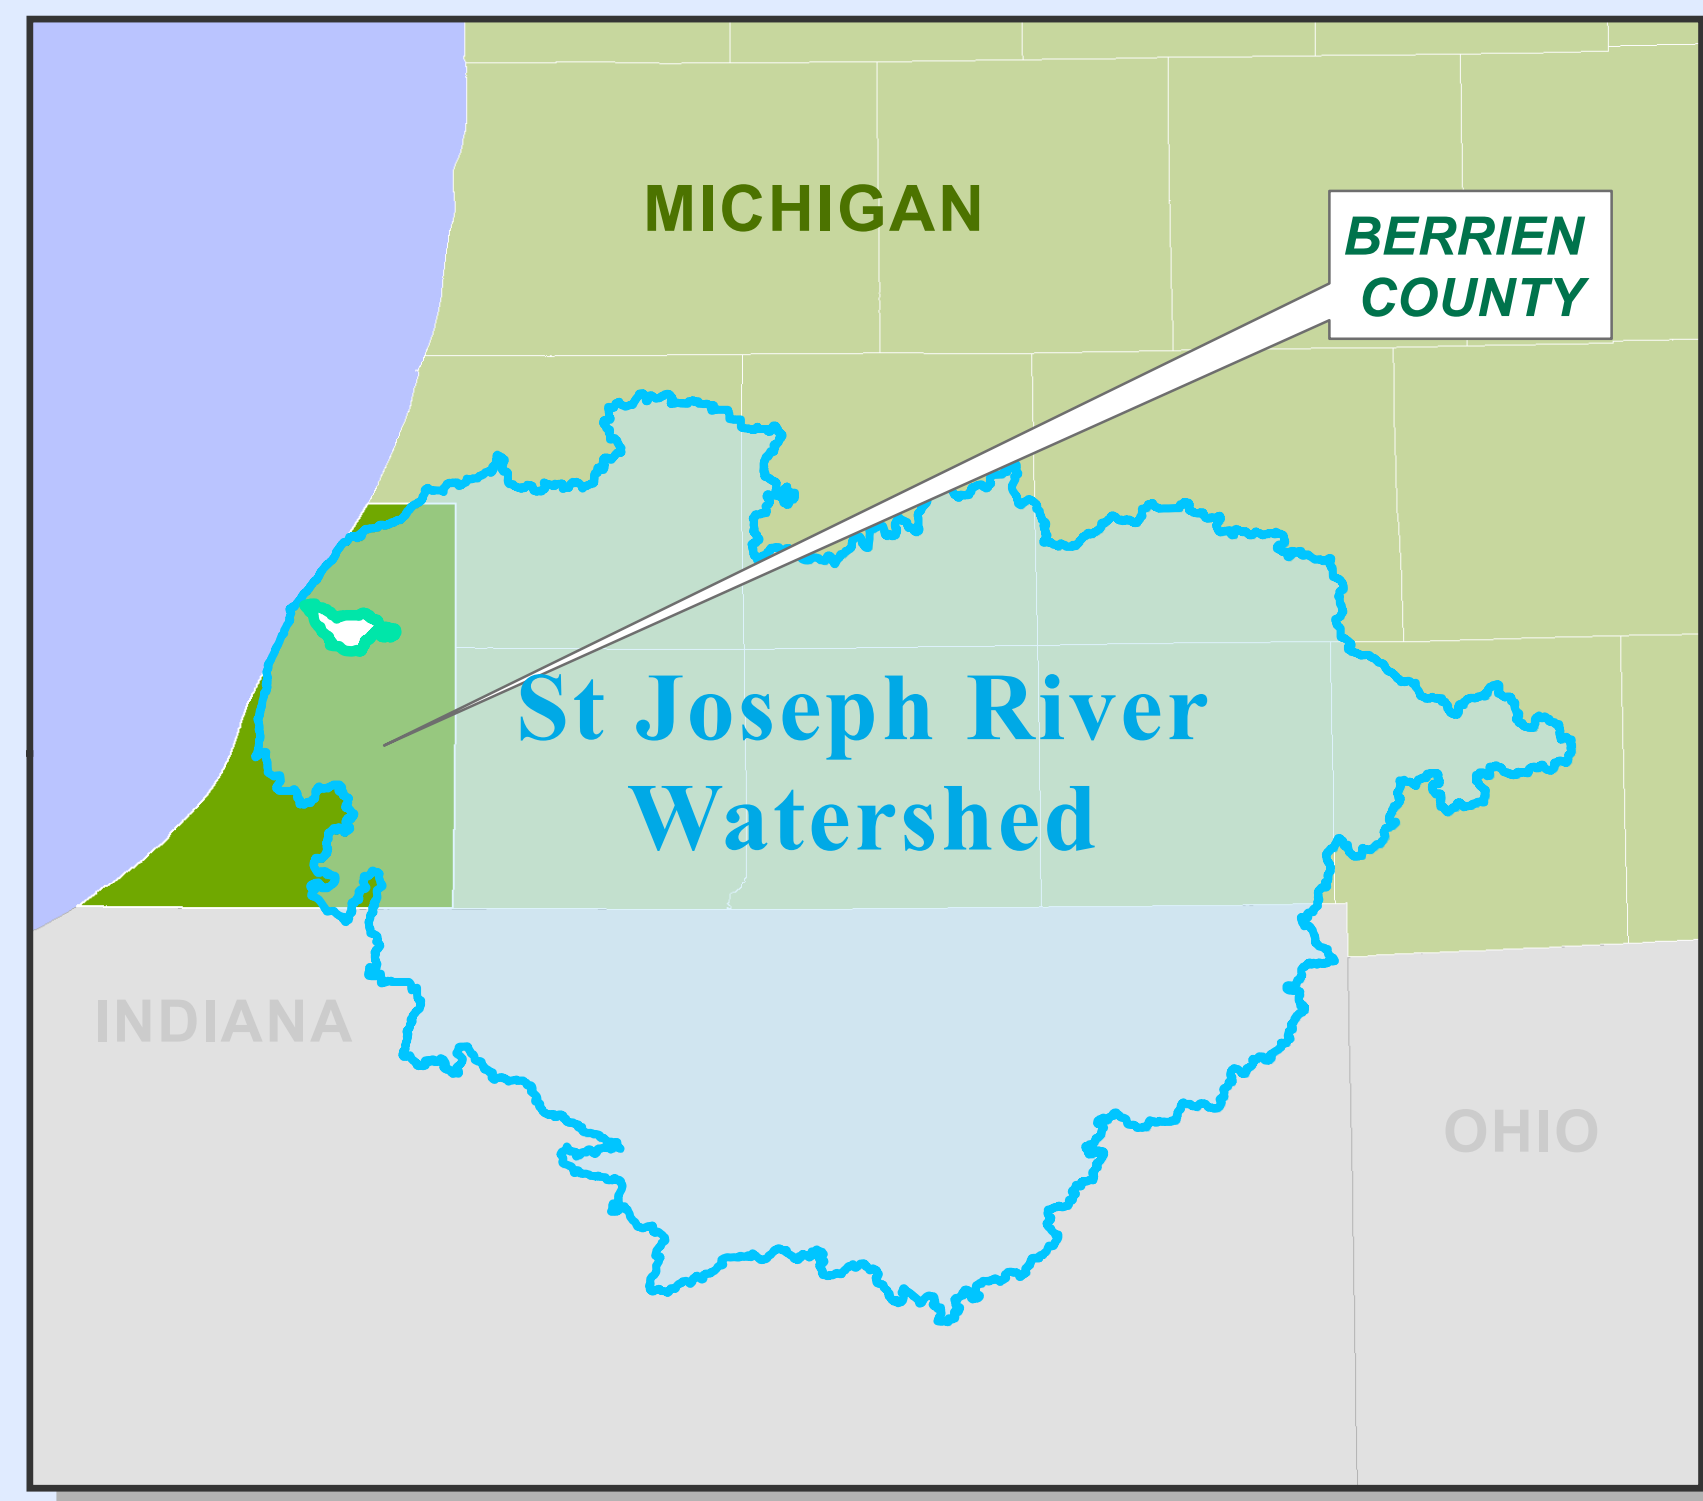

BERRIEN COUNTY, MICHIGAN

ST JOSEPH RIVER WATERSHED / OX CREEK WATERSHED

Legend

- Ox Creek Watershed
- St. Joseph River Watershed

Data Sources
 Base Layers: Michigan Geographic Framework, V14a

The use of this map is for general reference purposes. It is not a legal document.