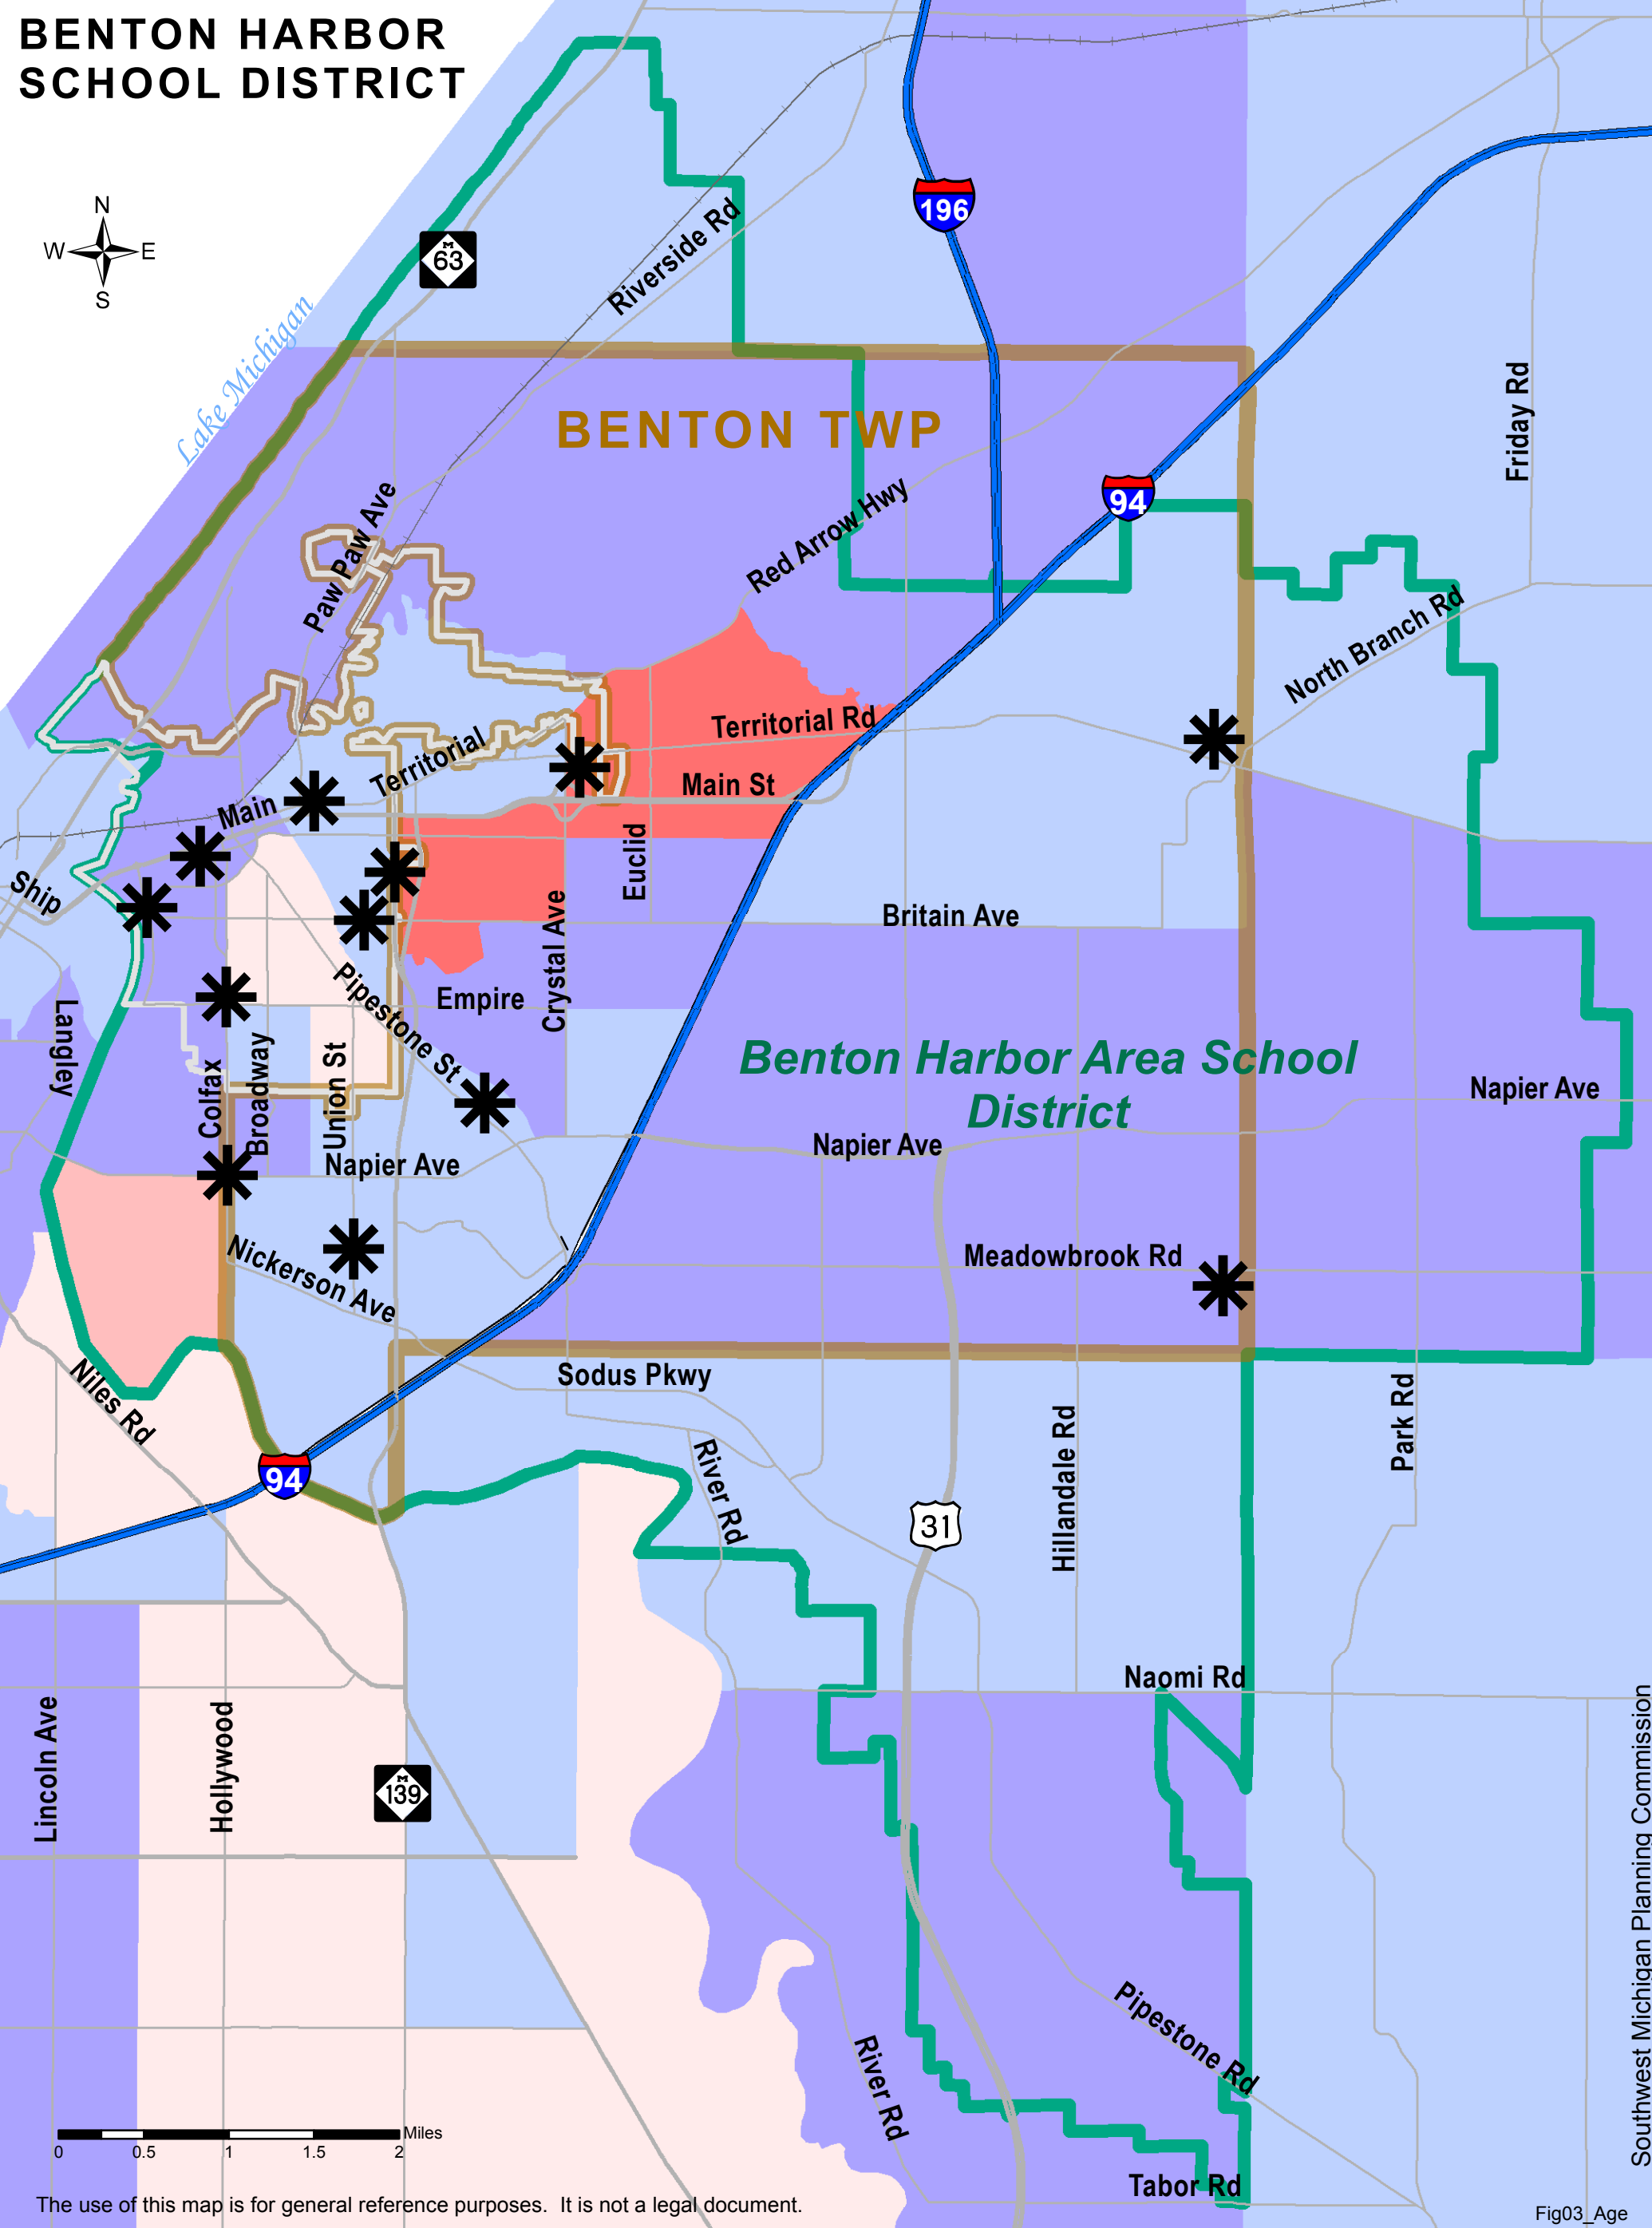

BENTON HARBOR SCHOOL DISTRICT

0 0.5 1 1.5 2 Miles

The use of this map is for general reference purposes. It is not a legal document.

Southwest Michigan Planning Commission

Fig03_Age

POPULATION: 5 TO 17 YEARS OLD

Sources: Base Layers: MCGI Framework 14a
Population: ACS 5 Year 2009 by Block Group

 School

 Benton Township

 Benton Harbor

 Benton Harbor Area School District

June 05, 2015