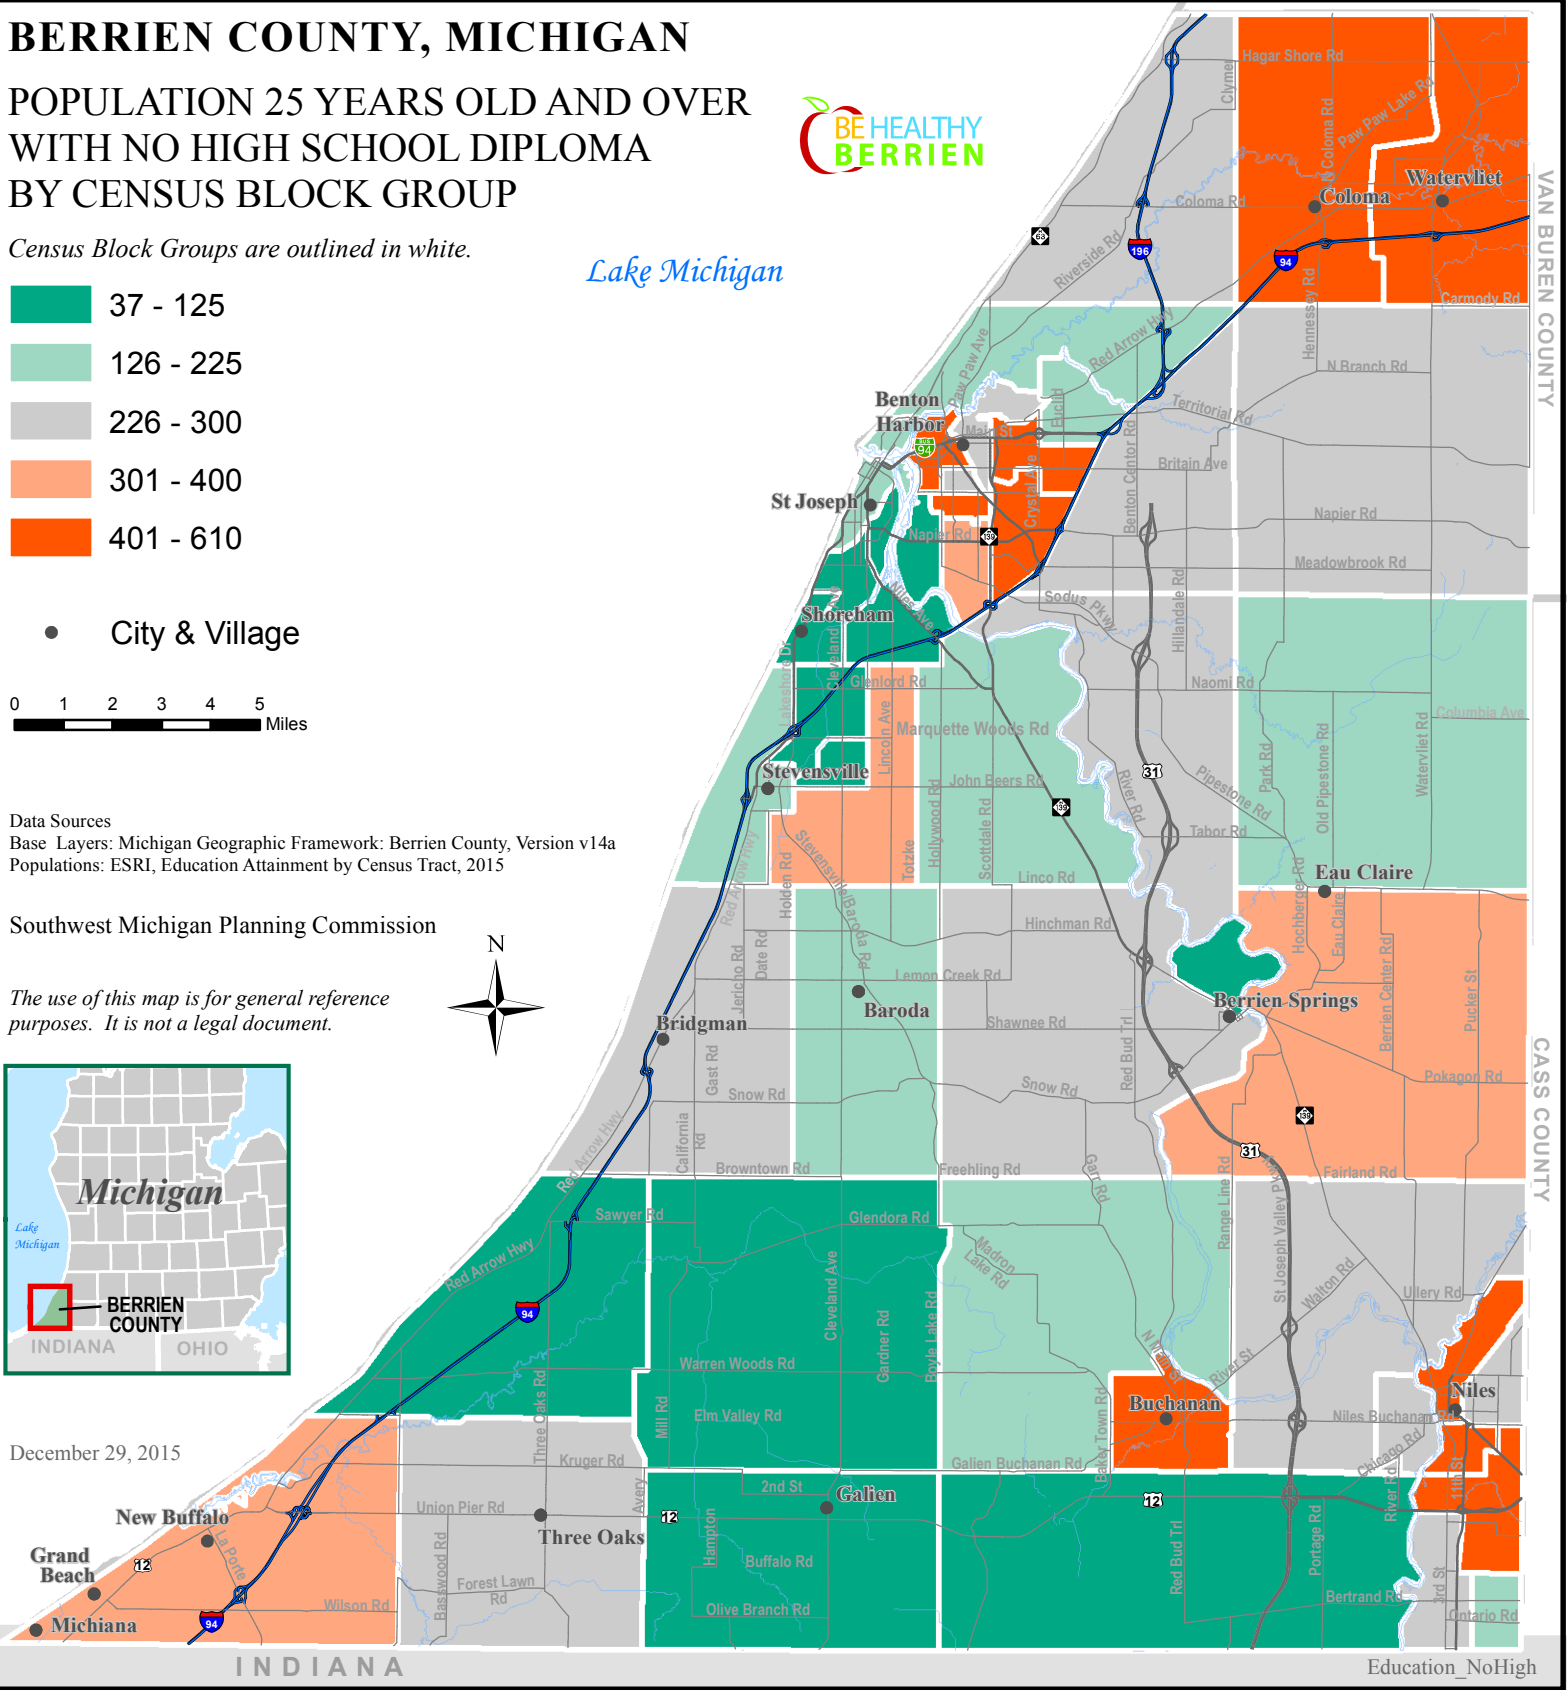

BERRIEN COUNTY, MICHIGAN

POPULATION 25 YEARS OLD AND OVER WITH NO HIGH SCHOOL DIPLOMA BY CENSUS BLOCK GROUP

Census Block Groups are outlined in white.

Lake Michigan

- 37 - 125
- 126 - 225
- 226 - 300
- 301 - 400
- 401 - 610

● City & Village

Data Sources
 Base Layers: Michigan Geographic Framework: Berrien County, Version v14a
 Populations: ESRI, Education Attainment by Census Tract, 2015

Southwest Michigan Planning Commission

The use of this map is for general reference purposes. It is not a legal document.

December 29, 2015

Grand Beach
 New Buffalo
 Michiana

INDIANA

Education_NoHigh