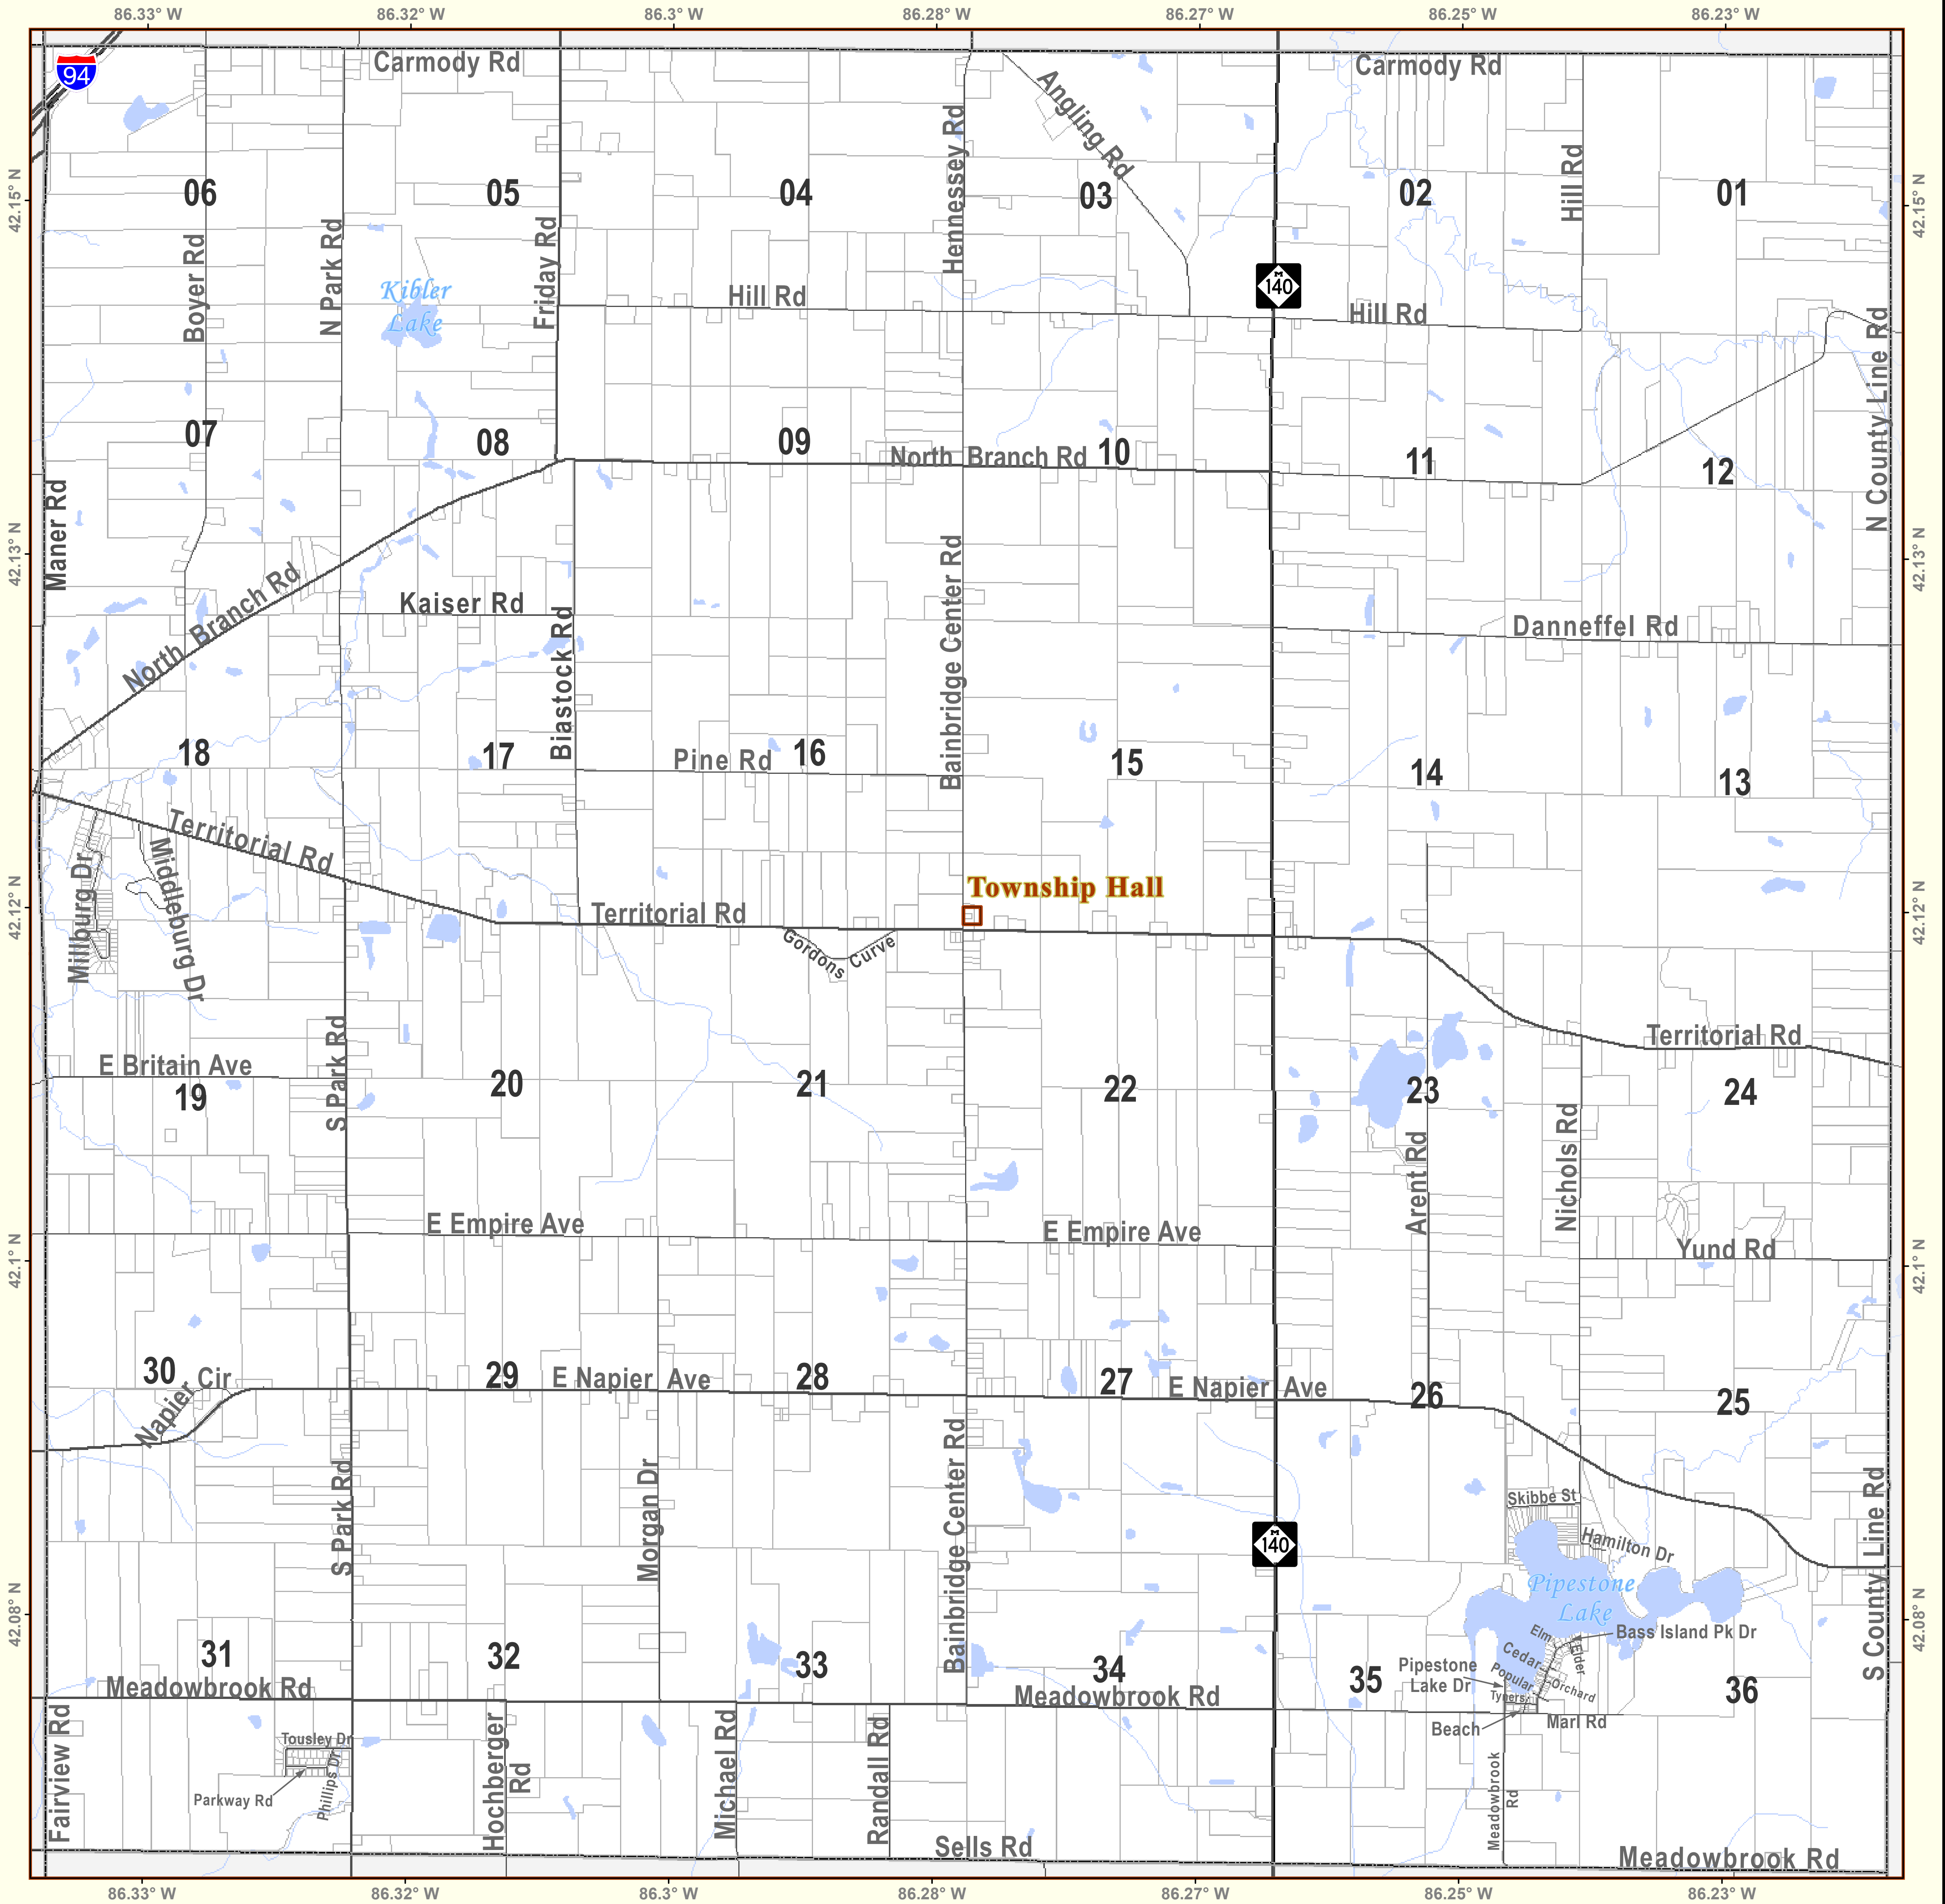

BAINBRIDGE TOWNSHIP

Legend

- Bainbridge Township
- Parcel
- Water Features

Section Numbers Labeled

Sources
 Base Layers: Michigan Geographic Framework v10a.
 Parcel: Bainbridge Township, 2012

Southwest Michigan
 Planning Commission
 185 E. Main Street, Ste 701
 Benton Harbor, MI 49022
 (269) 925-1137
 www.swmpc.org

BERRIEN COUNTY, MICHIGAN

January 17, 2013 The use of this map is for general reference purposes and is not a legal document.