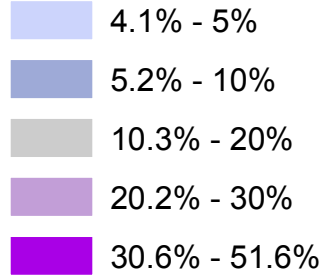

# BERRIEN COUNTY, MICHIGAN

## PERCENT OF POPULATION 65 YEARS OLD AND OLDER BY CENSUS BLOCK GROUP

Census Block Group are outlined in white.

PERCENT OF POPULATION  
65 YEARS OLD AND OLDER (2014)  
Nationally: 14.5%  
Michigan: 15.4%  
Berrien County: 16.6%