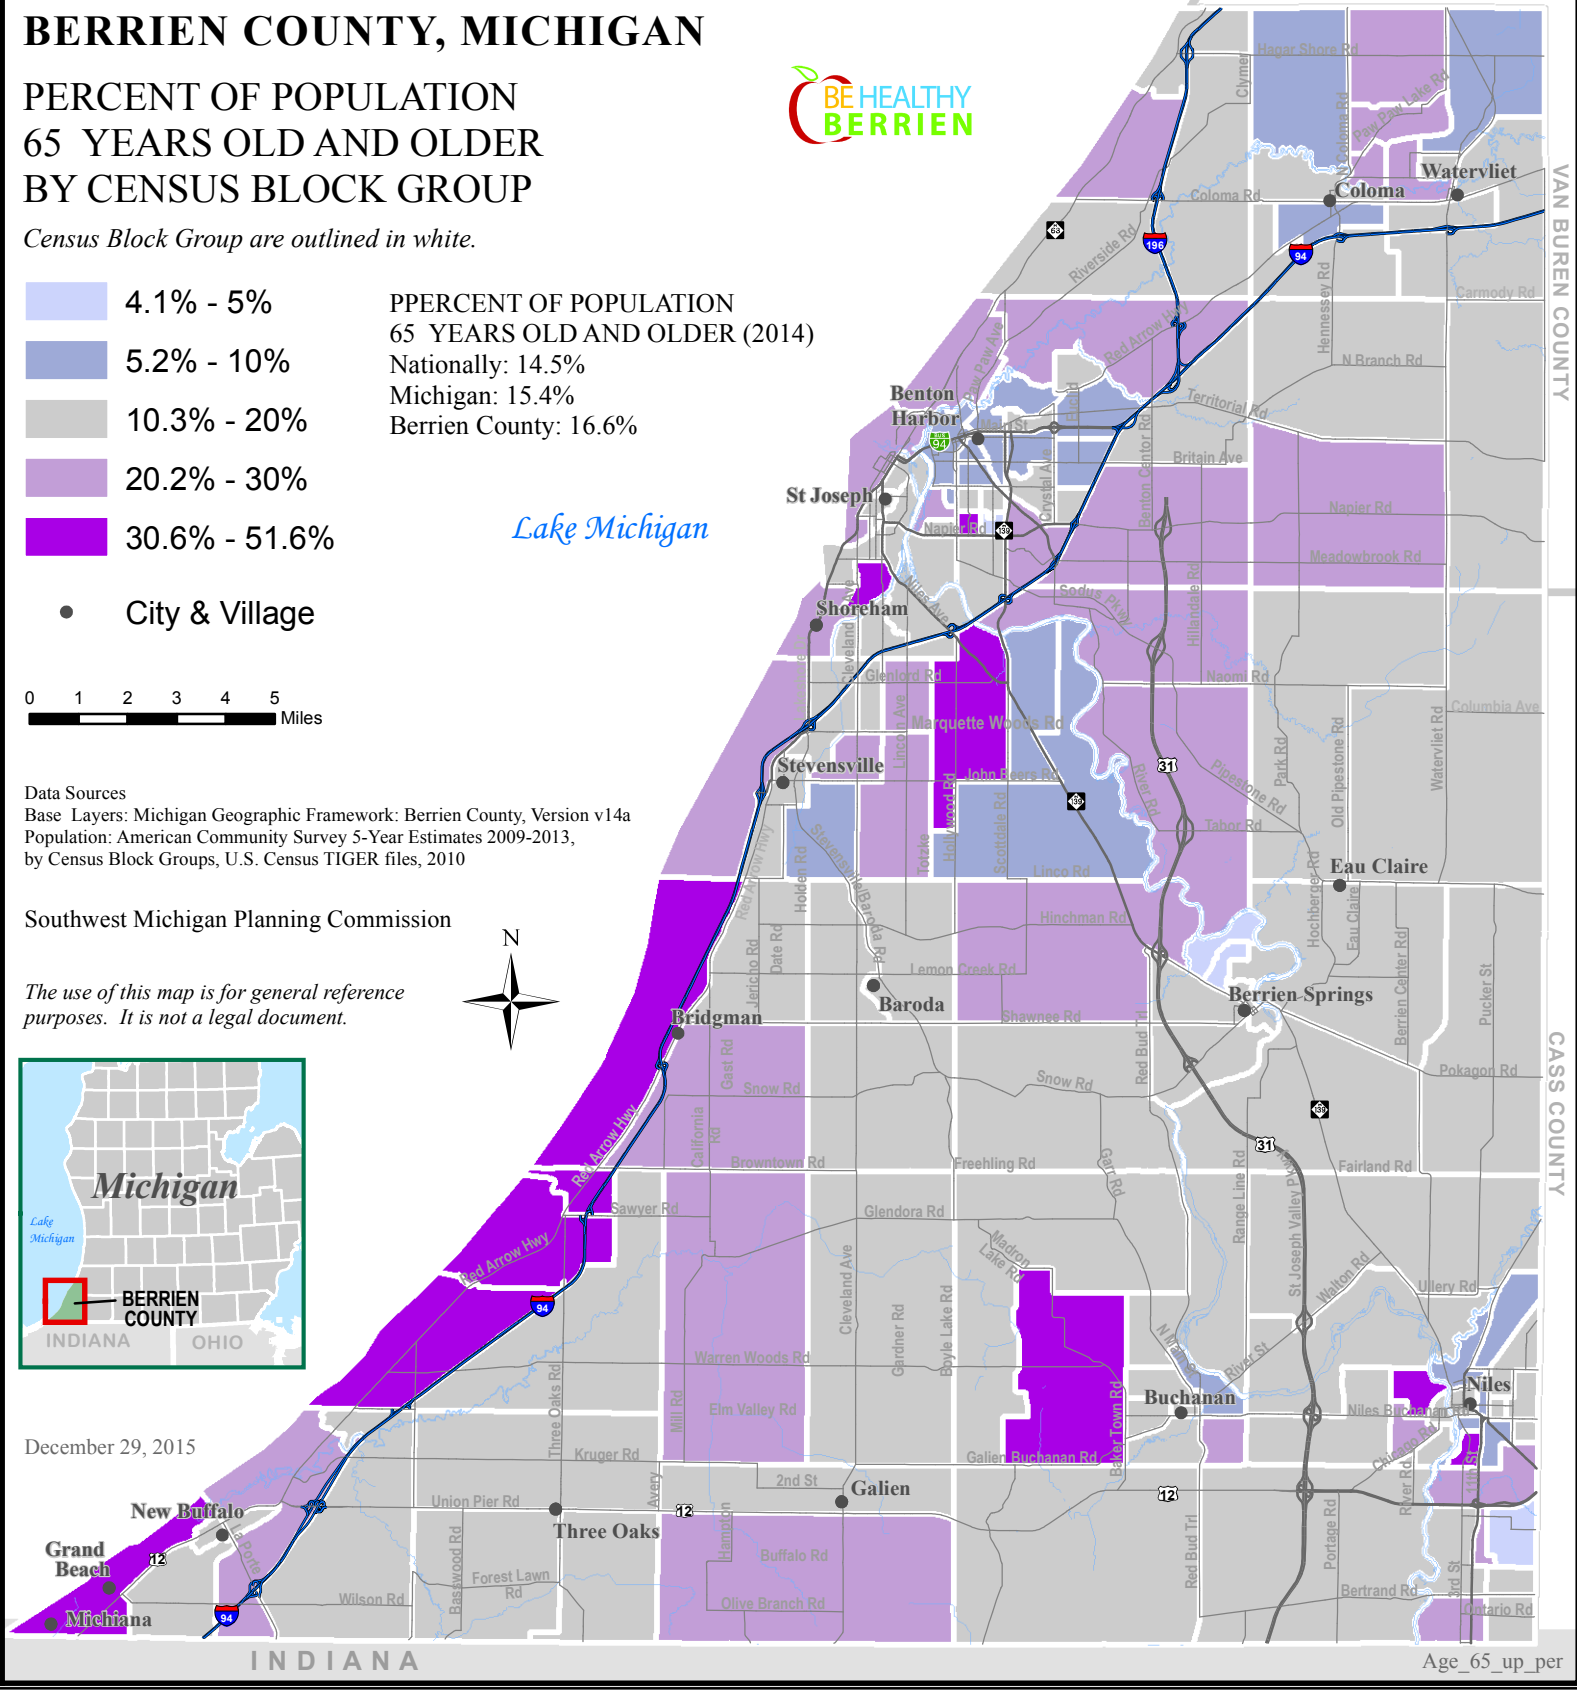

# BERRIEN COUNTY, MICHIGAN

## PERCENT OF POPULATION 65 YEARS OLD AND OLDER BY CENSUS BLOCK GROUP

Census Block Group are outlined in white.

PERCENT OF POPULATION  
65 YEARS OLD AND OLDER (2014)  
Nationally: 14.5%  
Michigan: 15.4%  
Berrien County: 16.6%

● City & Village

Data Sources  
Base Layers: Michigan Geographic Framework: Berrien County, Version v14a  
Population: American Community Survey 5-Year Estimates 2009-2013,  
by Census Block Groups, U.S. Census TIGER files, 2010

Southwest Michigan Planning Commission

The use of this map is for general reference purposes. It is not a legal document.

December 29, 2015

Age\_65\_up\_per