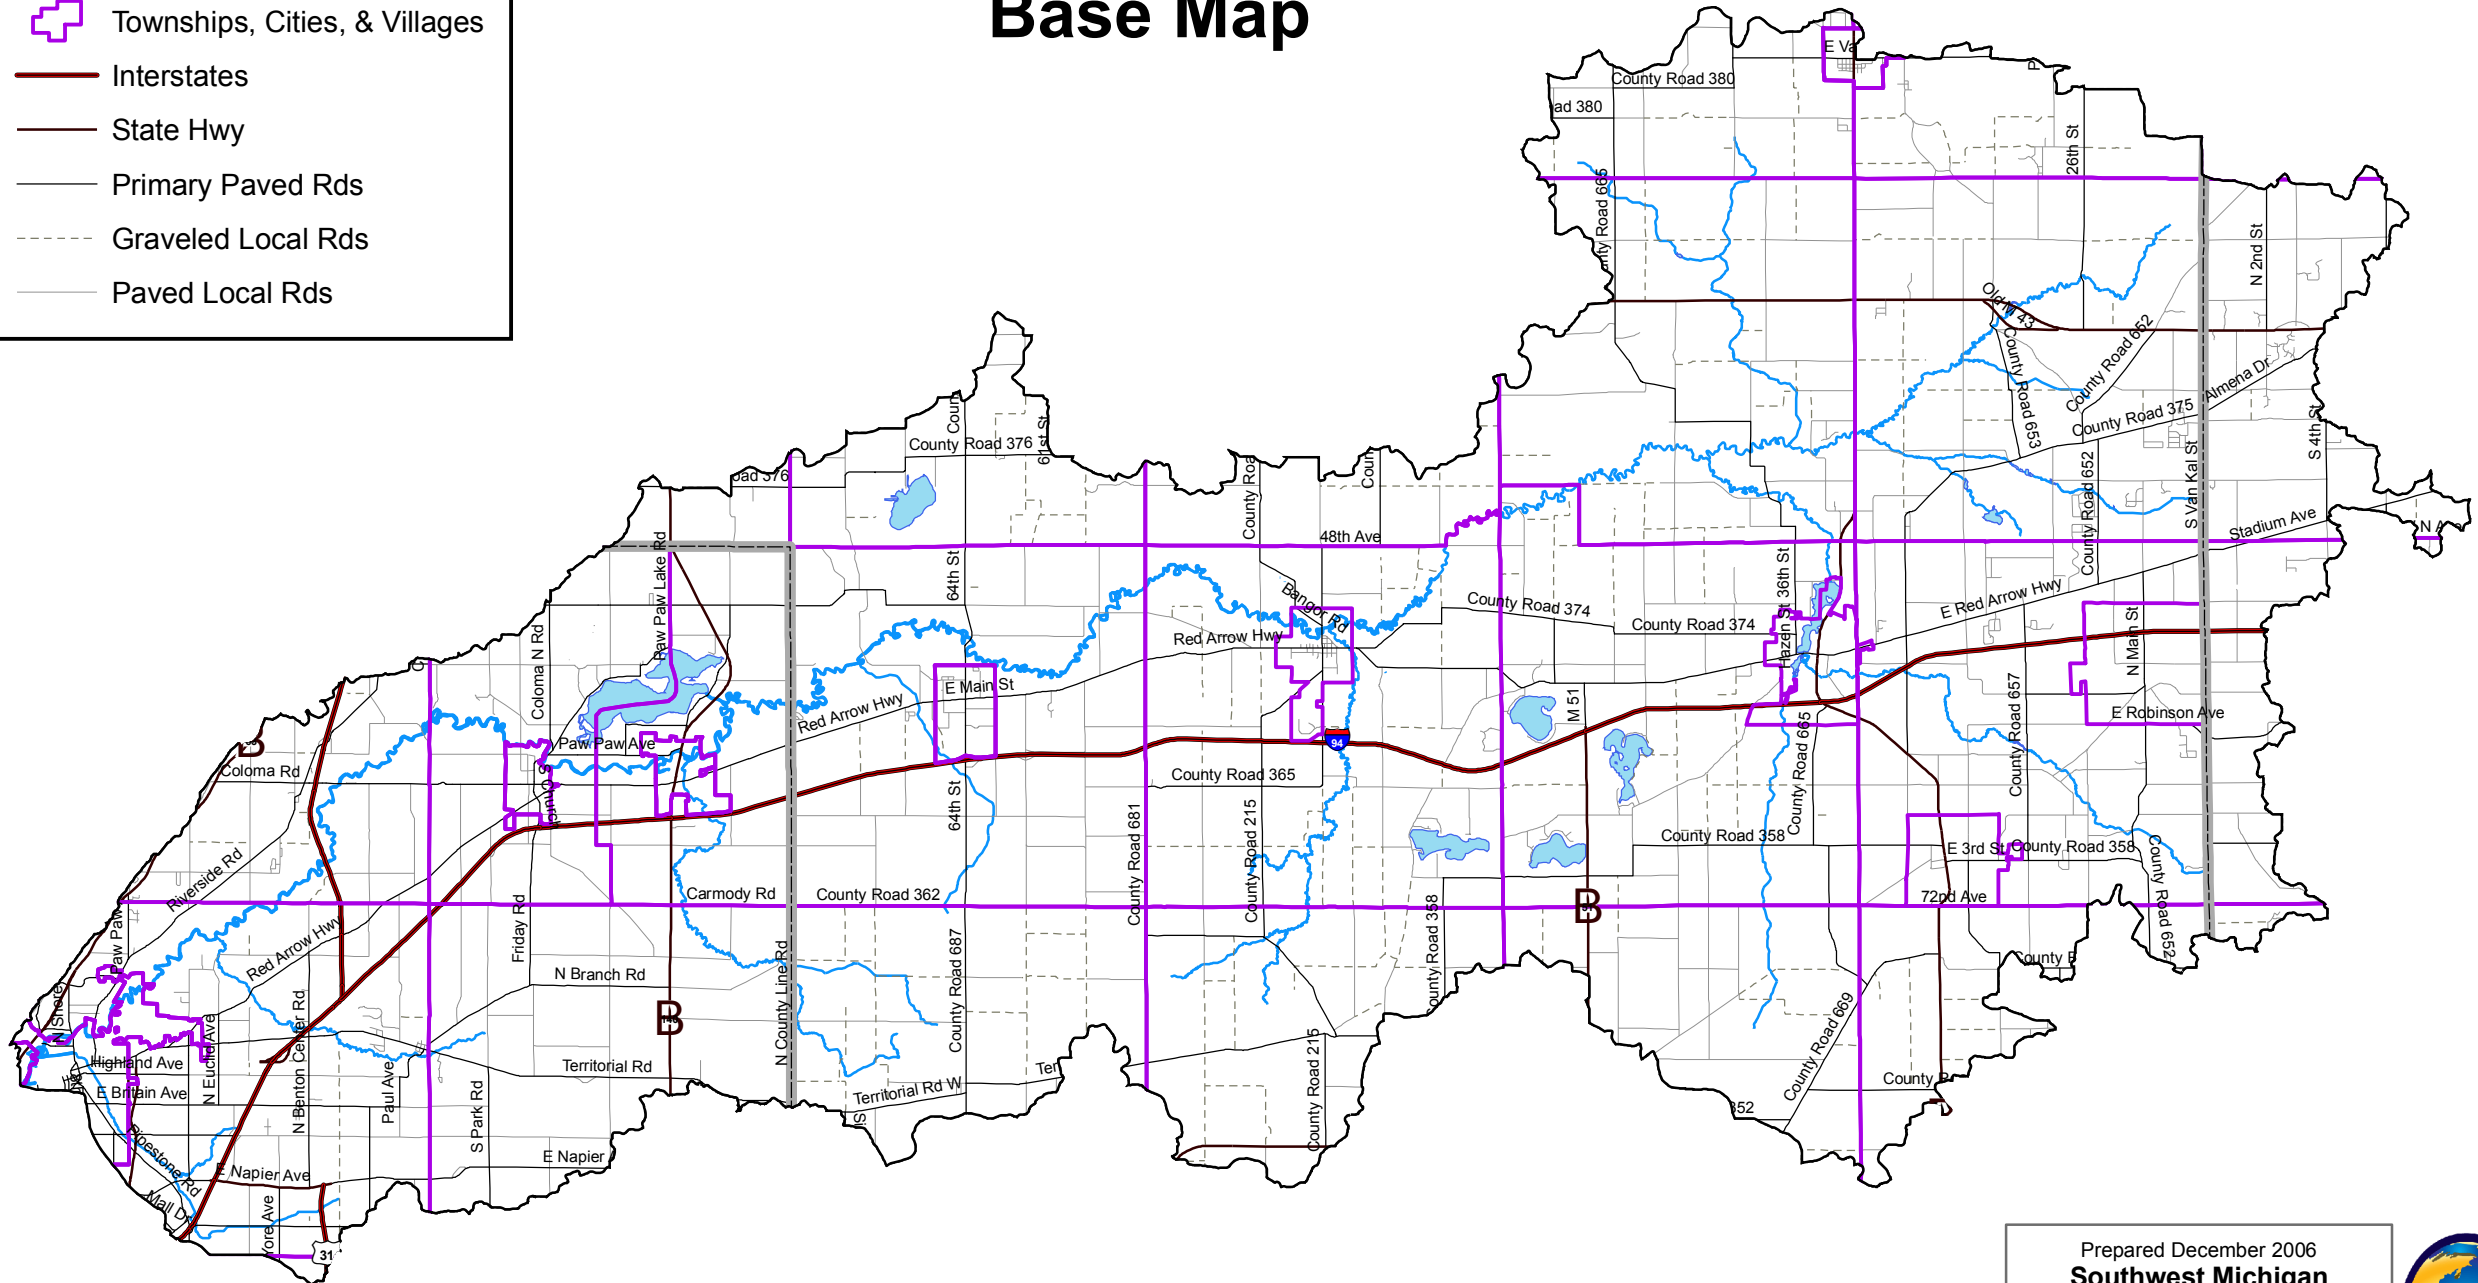

Paw Paw River Watershed Base Map

Legend

-  Townships, Cities, & Villages
-  Interstates
-  State Hwy
-  Primary Paved Rds
-  Graveled Local Rds
-  Paved Local Rds

Prepared December 2006
**Southwest Michigan
 Planning Commission**
 Tel: 269-925-1137 Fax: 269-925-0288
 Email: swmpc@swmpc.org
 Website: www.swmpc.org