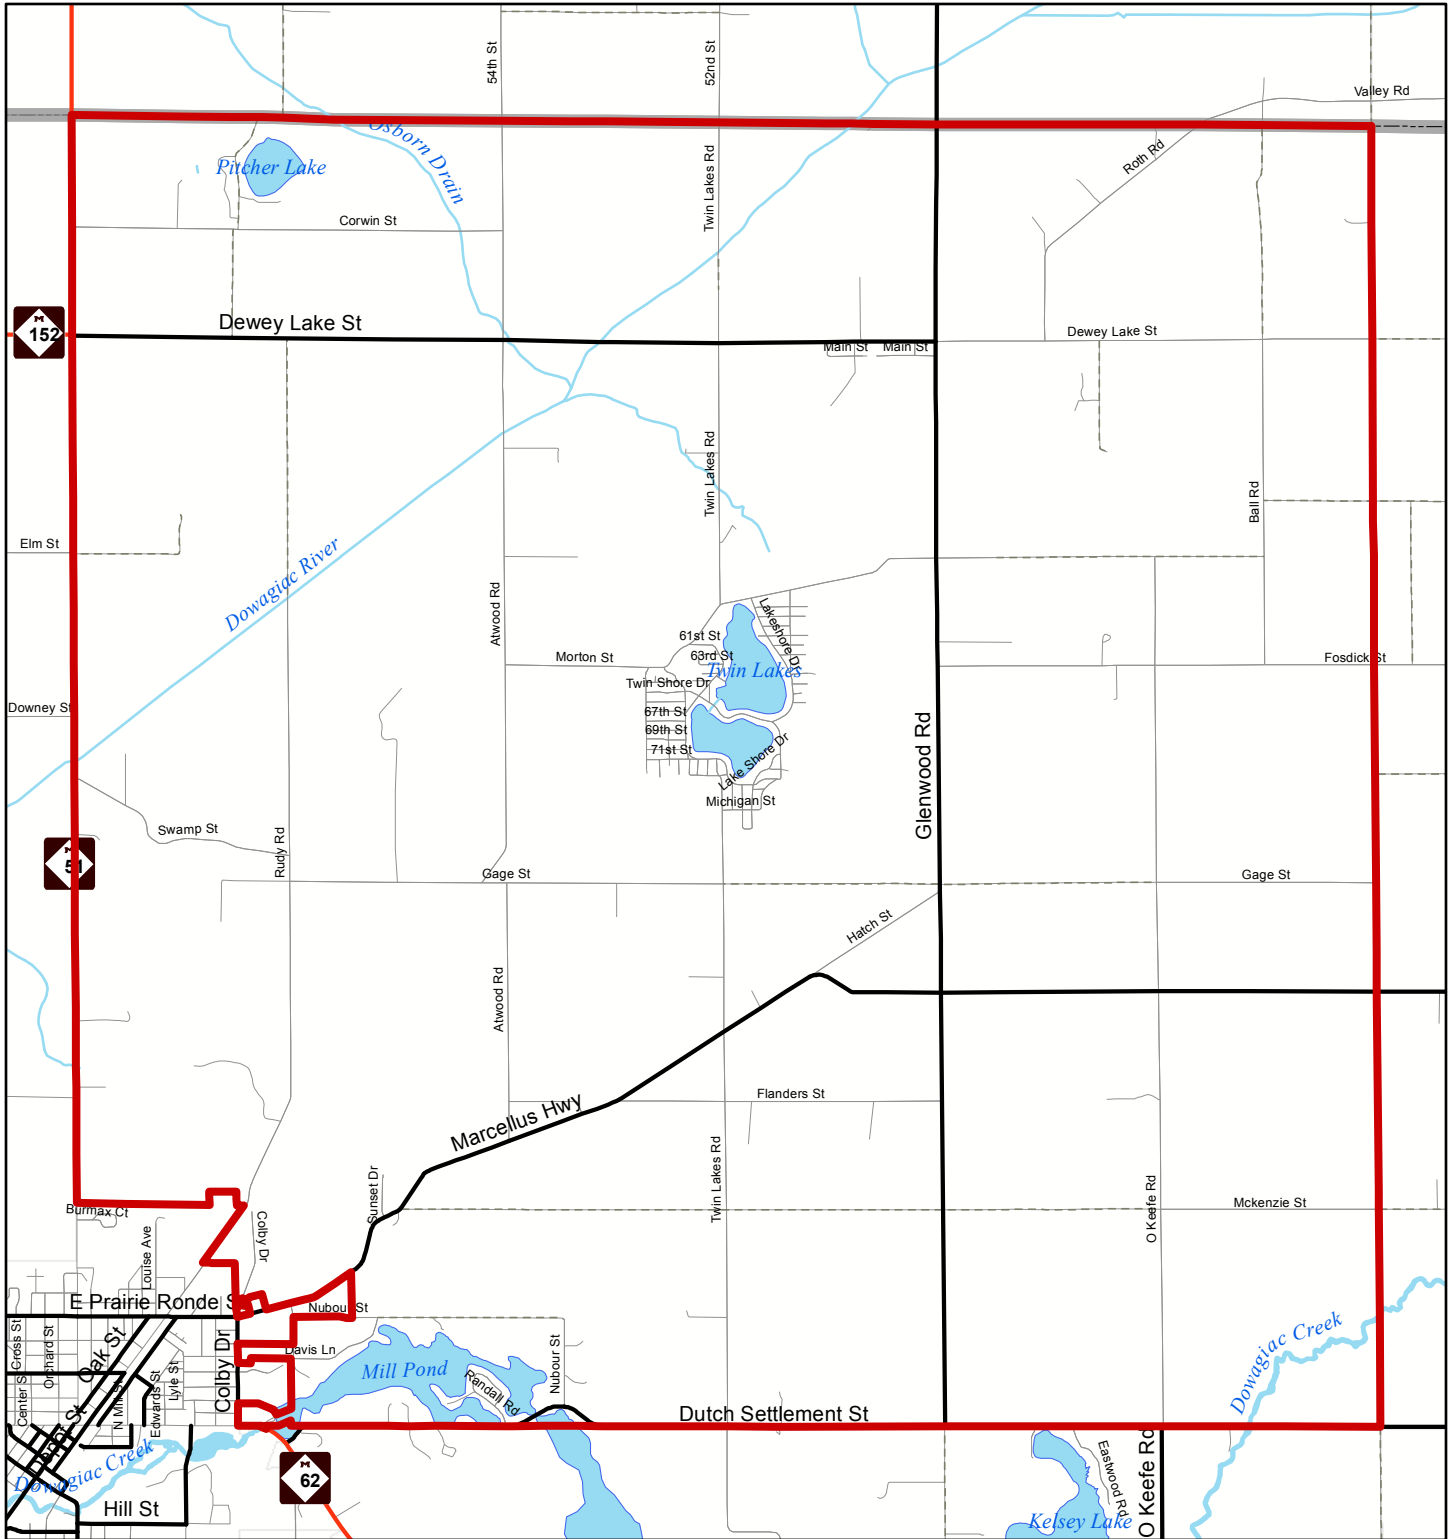

# Wayne Twp

Map Prepared July 2006 by:  
**Southwest Michigan Planning Commission**  
Tel: 269-925-1137 Fax: 269-925-0288  
Email: [swmicomm@swmicomm.org](mailto:swmicomm@swmicomm.org)  
Website: [www.swmicomm.org](http://www.swmicomm.org)

Base Map Source:  
MI Center for Geographic Information,  
Framework (V5a)  
1 inch equals 0.9 miles