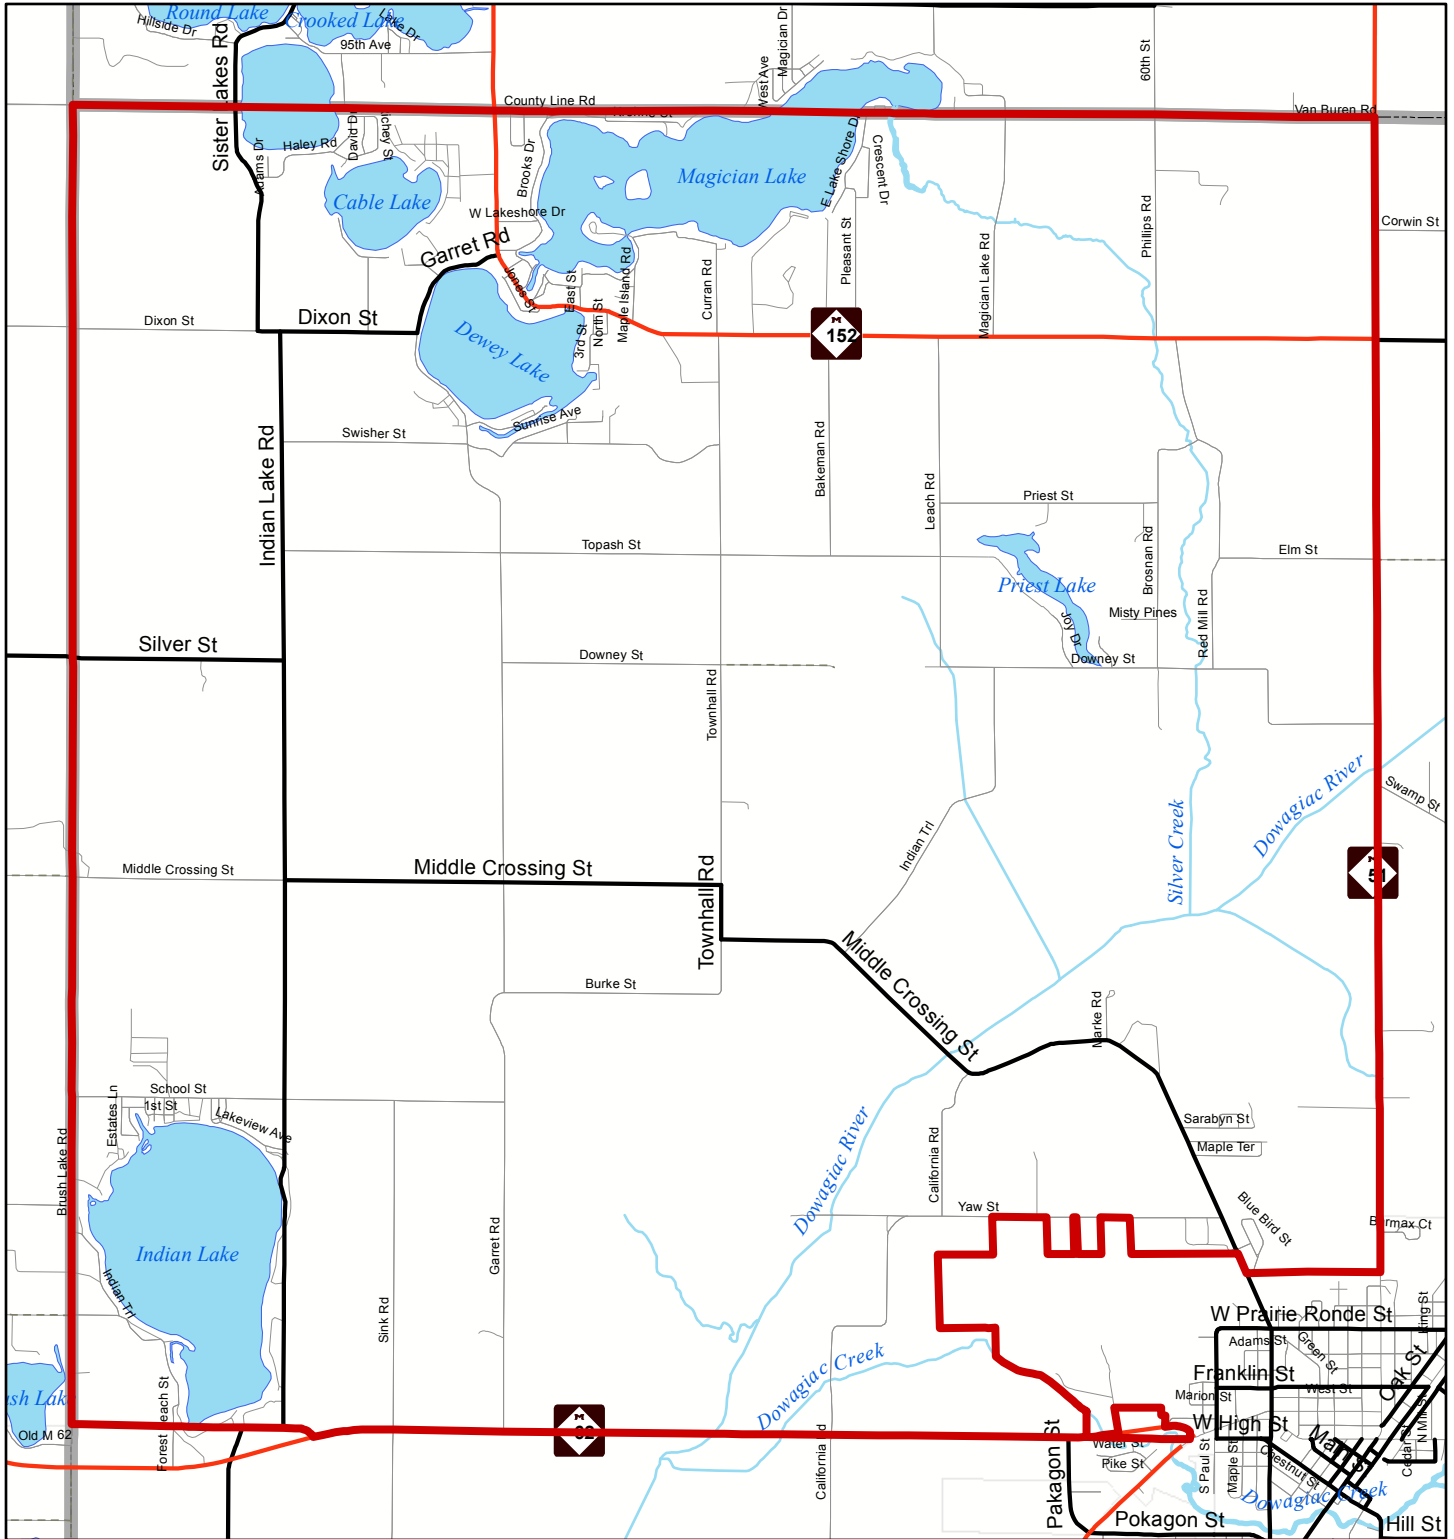

Silver Creek Twp

Map Prepared July 2006 by:
Southwest Michigan Planning Commission
 Tel: 269-925-1137 Fax: 269-925-0288
 Email: swmicomm@swmicomm.org
 Website: www.swmicomm.org

Base Map Source:
 MI Center for Geographic Information,
 Framework (V5a)
 1 inch equals 0.9 miles