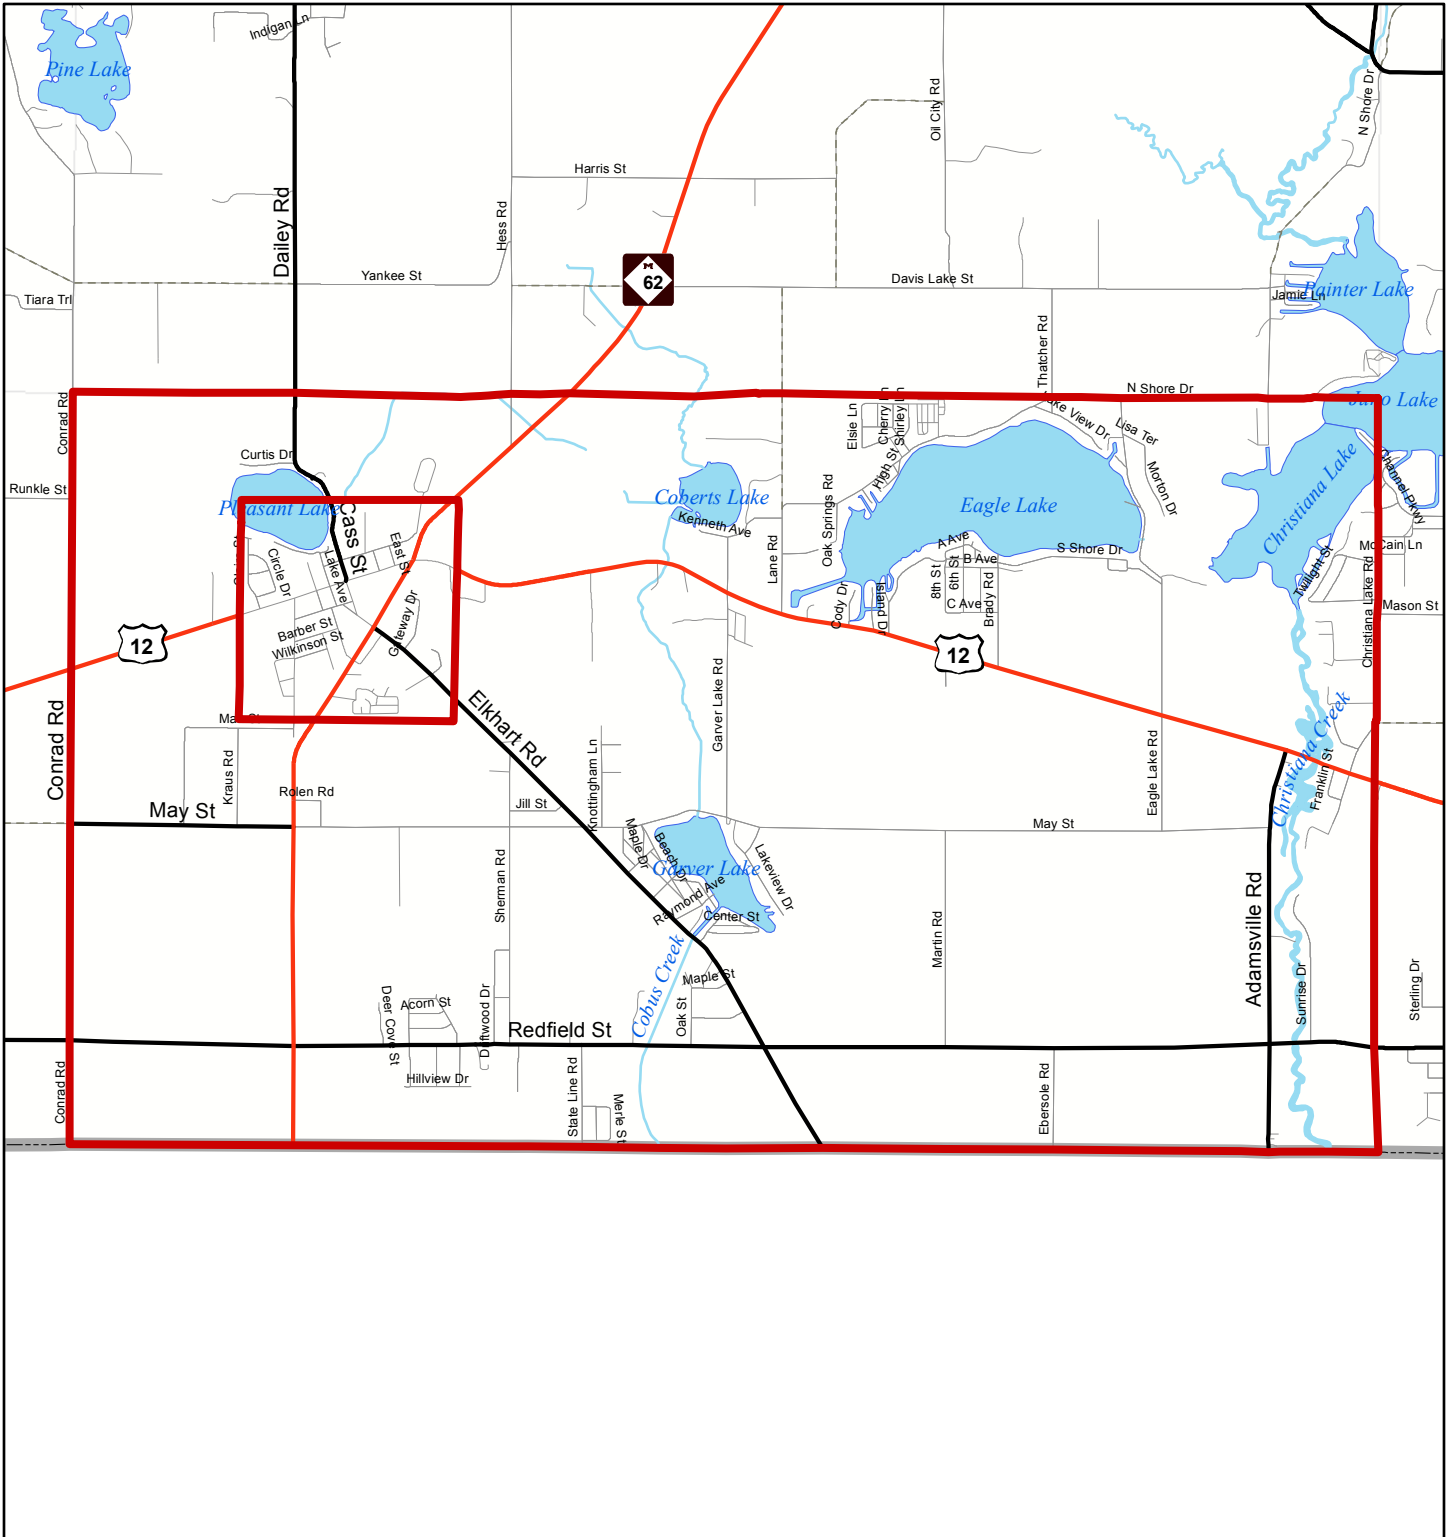

Ontwa Twp

Map Prepared July 2006 by:
Southwest Michigan Planning Commission
Tel: 269-925-1137 Fax: 269-925-0288
Email: swmicomm@swmicomm.org
Website: www.swmicomm.org

Base Map Source:
MI Center for Geographic Information,
Framework (V5a)
1 inch equals 0.9 miles