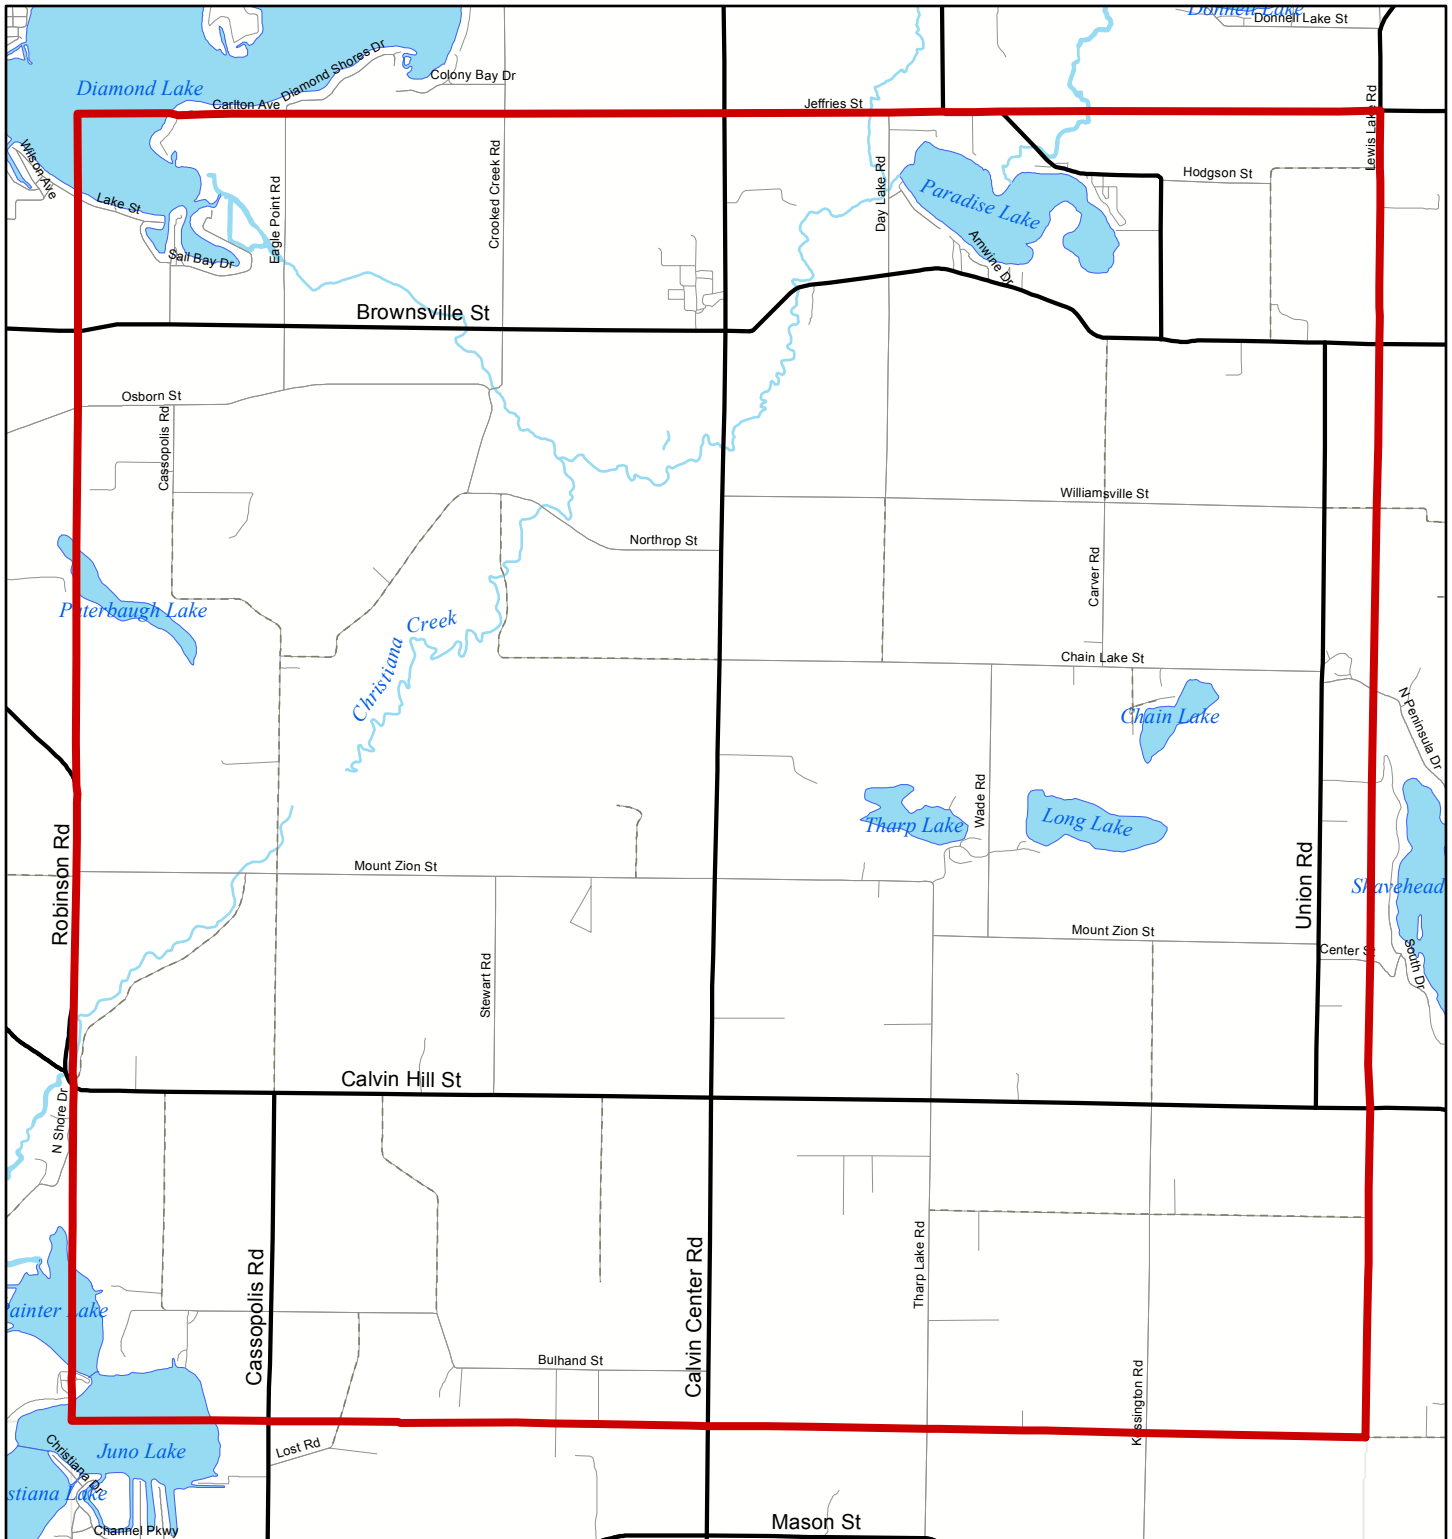

Calvin Twp

Map Prepared July 2006 by:
Southwest Michigan Planning Commission
Tel: 269-925-1137 Fax: 269-925-0288
Email: swmicomm@swmicomm.org
Website: www.swmicomm.org

Base Map Source:
MI Center for Geographic Information,
Framework (V5a)
1 inch equals 0.9 miles