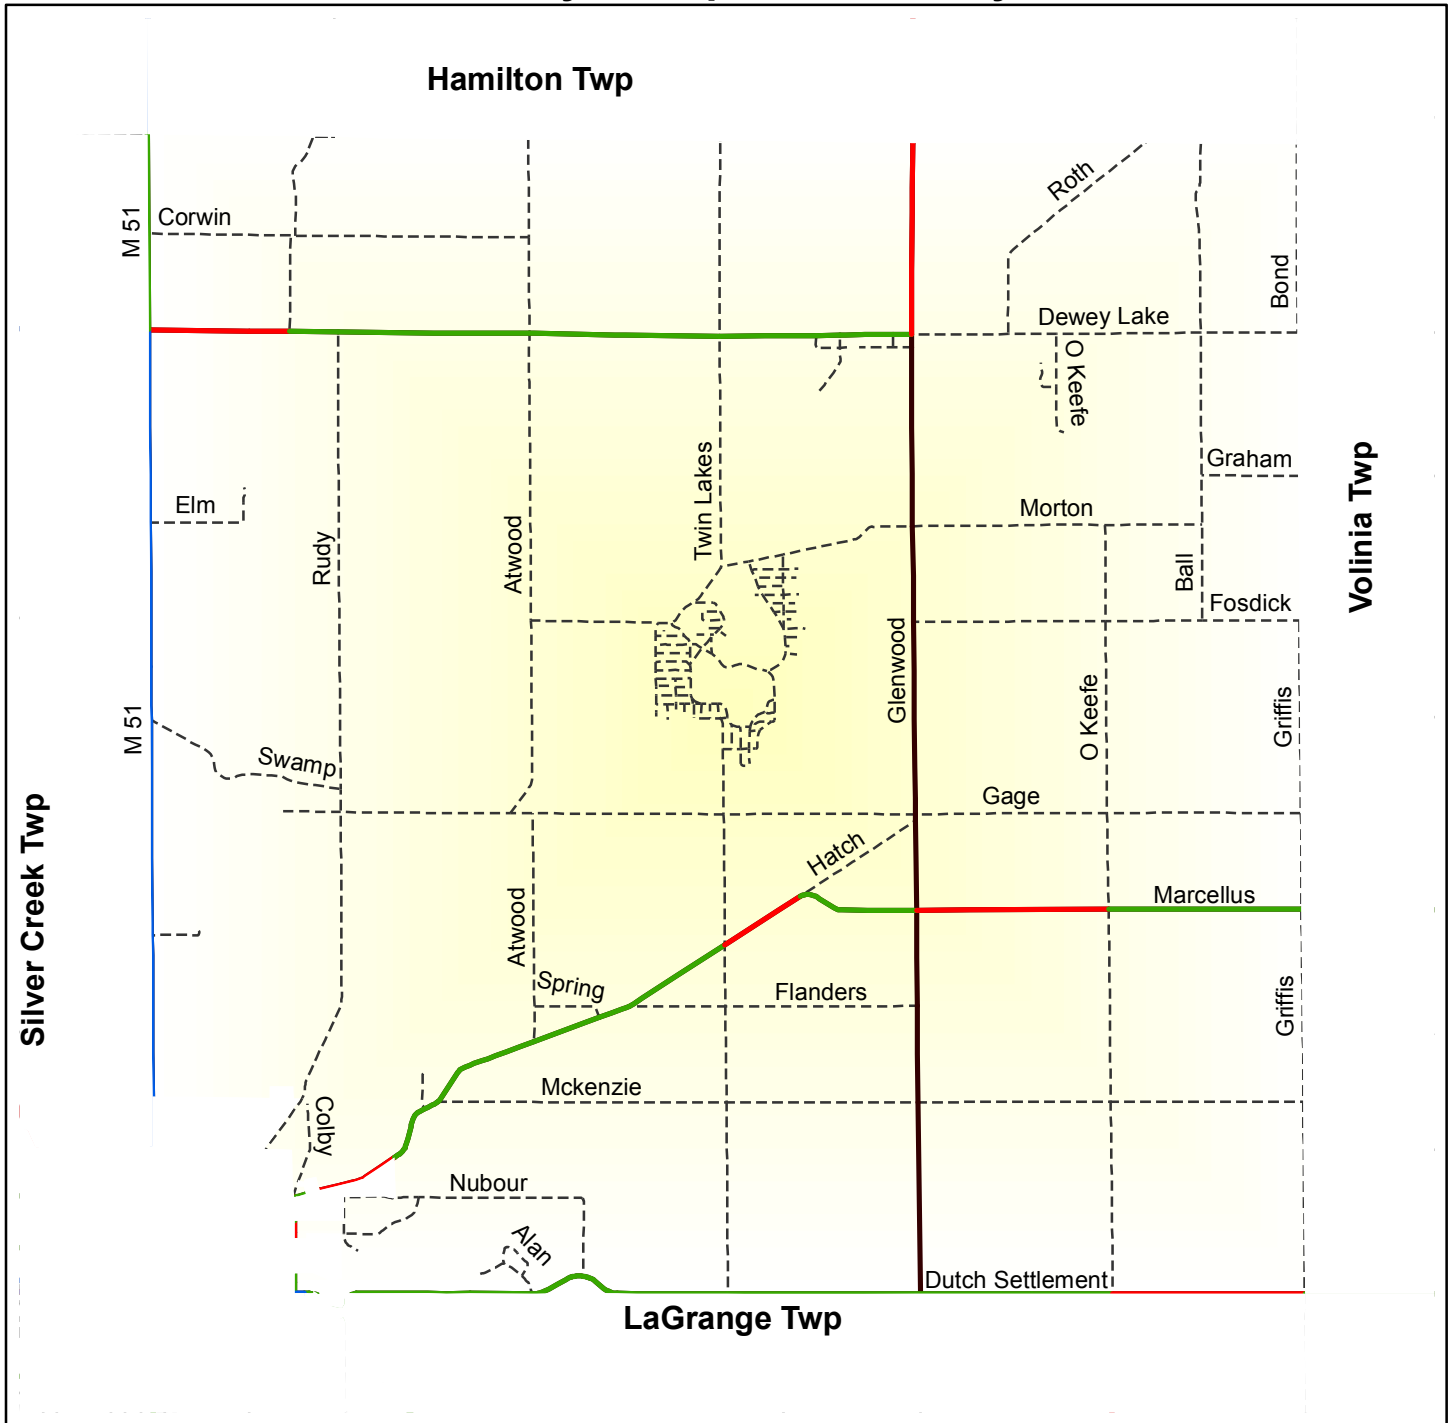

# Asset Management Council 2006 PASER Ratings Wayne Twp, Cass County

Silver Creek Twp

Volinia Twp

1 inch equals 1 miles

**Federal Aid Eligible Roads (20.8 total miles)**

- Rating 8-10 (4 miles)
- Rating 5-7 (8.6 miles)
- Rating 1-4 (3.2 miles)
- Not Rated (5 miles)

**Non Federal Aid Eligible Roads**

- - - - All Other Roads (61.1 total miles)