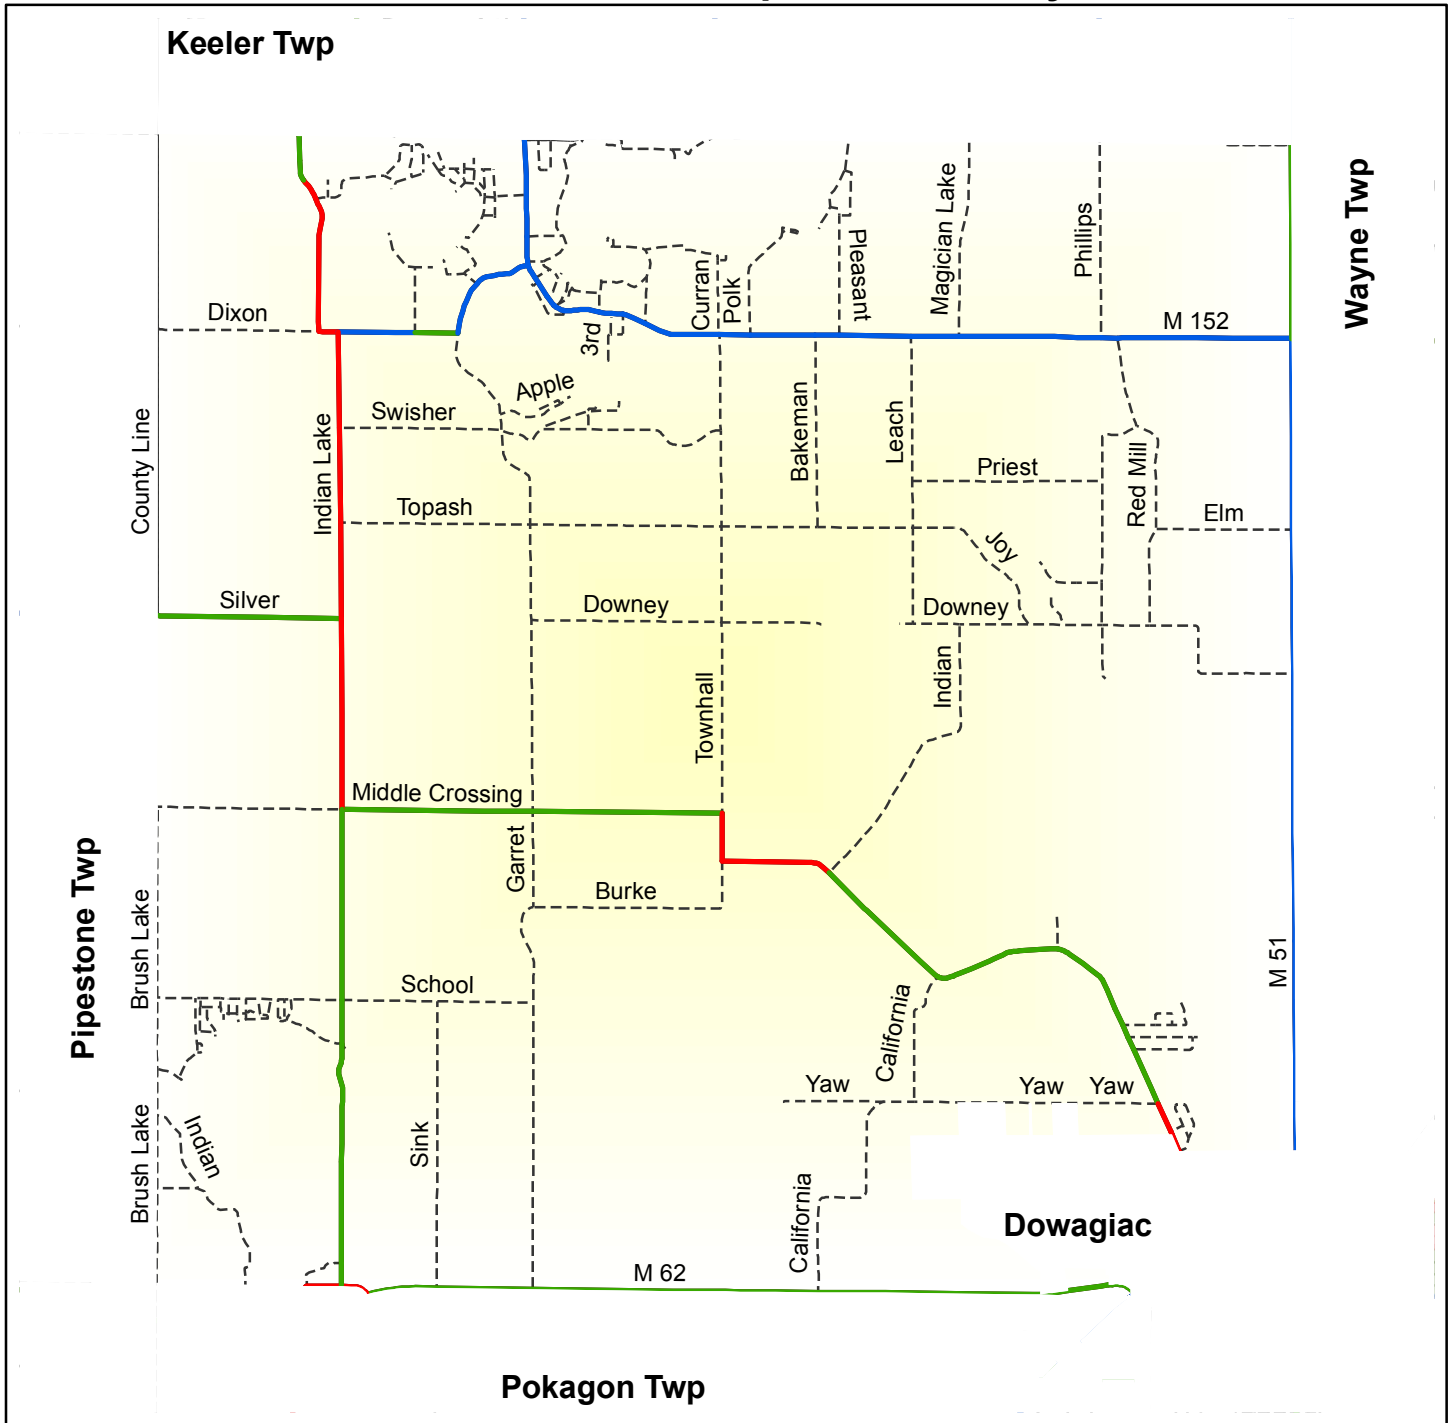

Asset Management Council 2006 PASER Ratings Silver Creek Twp, Cass County

1 inch equals 1 miles

Federal Aid Eligible Roads (22.9 total miles)

- Rating 8-10 (6 miles)
- Rating 5-7 (12.3 miles)
- Rating 1-4 (4.5 miles)
- Not Rated (0 miles)

Non Federal Aid Eligible Roads

- - - - All Other Roads (53 total miles)