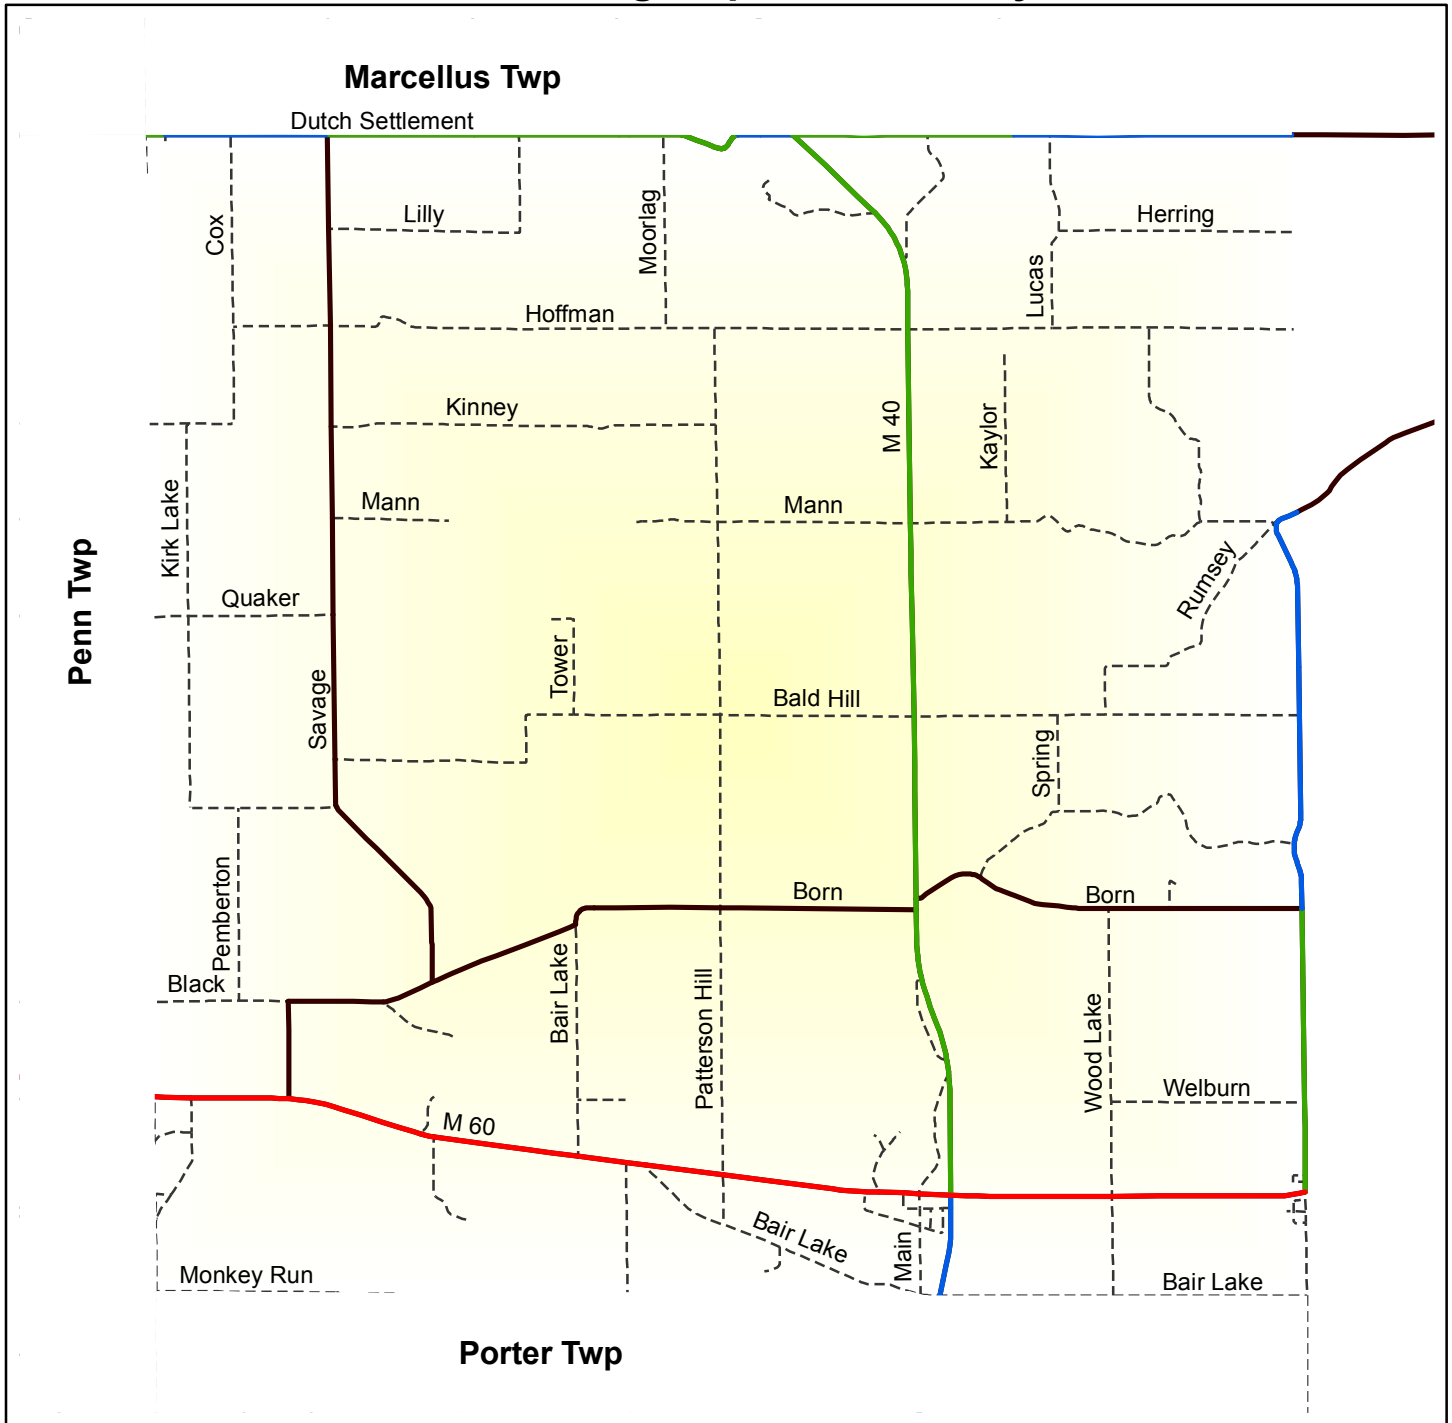

# Asset Management Council 2006 PASER Ratings Newberg Twp, Cass County

1 inch equals 1 miles

### Federal Aid Eligible Roads (32.3 total miles)

- Rating 8-10 (5.2 miles)
- Rating 5-7 (10.6 miles)
- Rating 1-4 (6 miles)
- Not Rated (10.5 miles)

### Non Federal Aid Eligible Roads

- - - - All Other Roads (54.4 total miles)