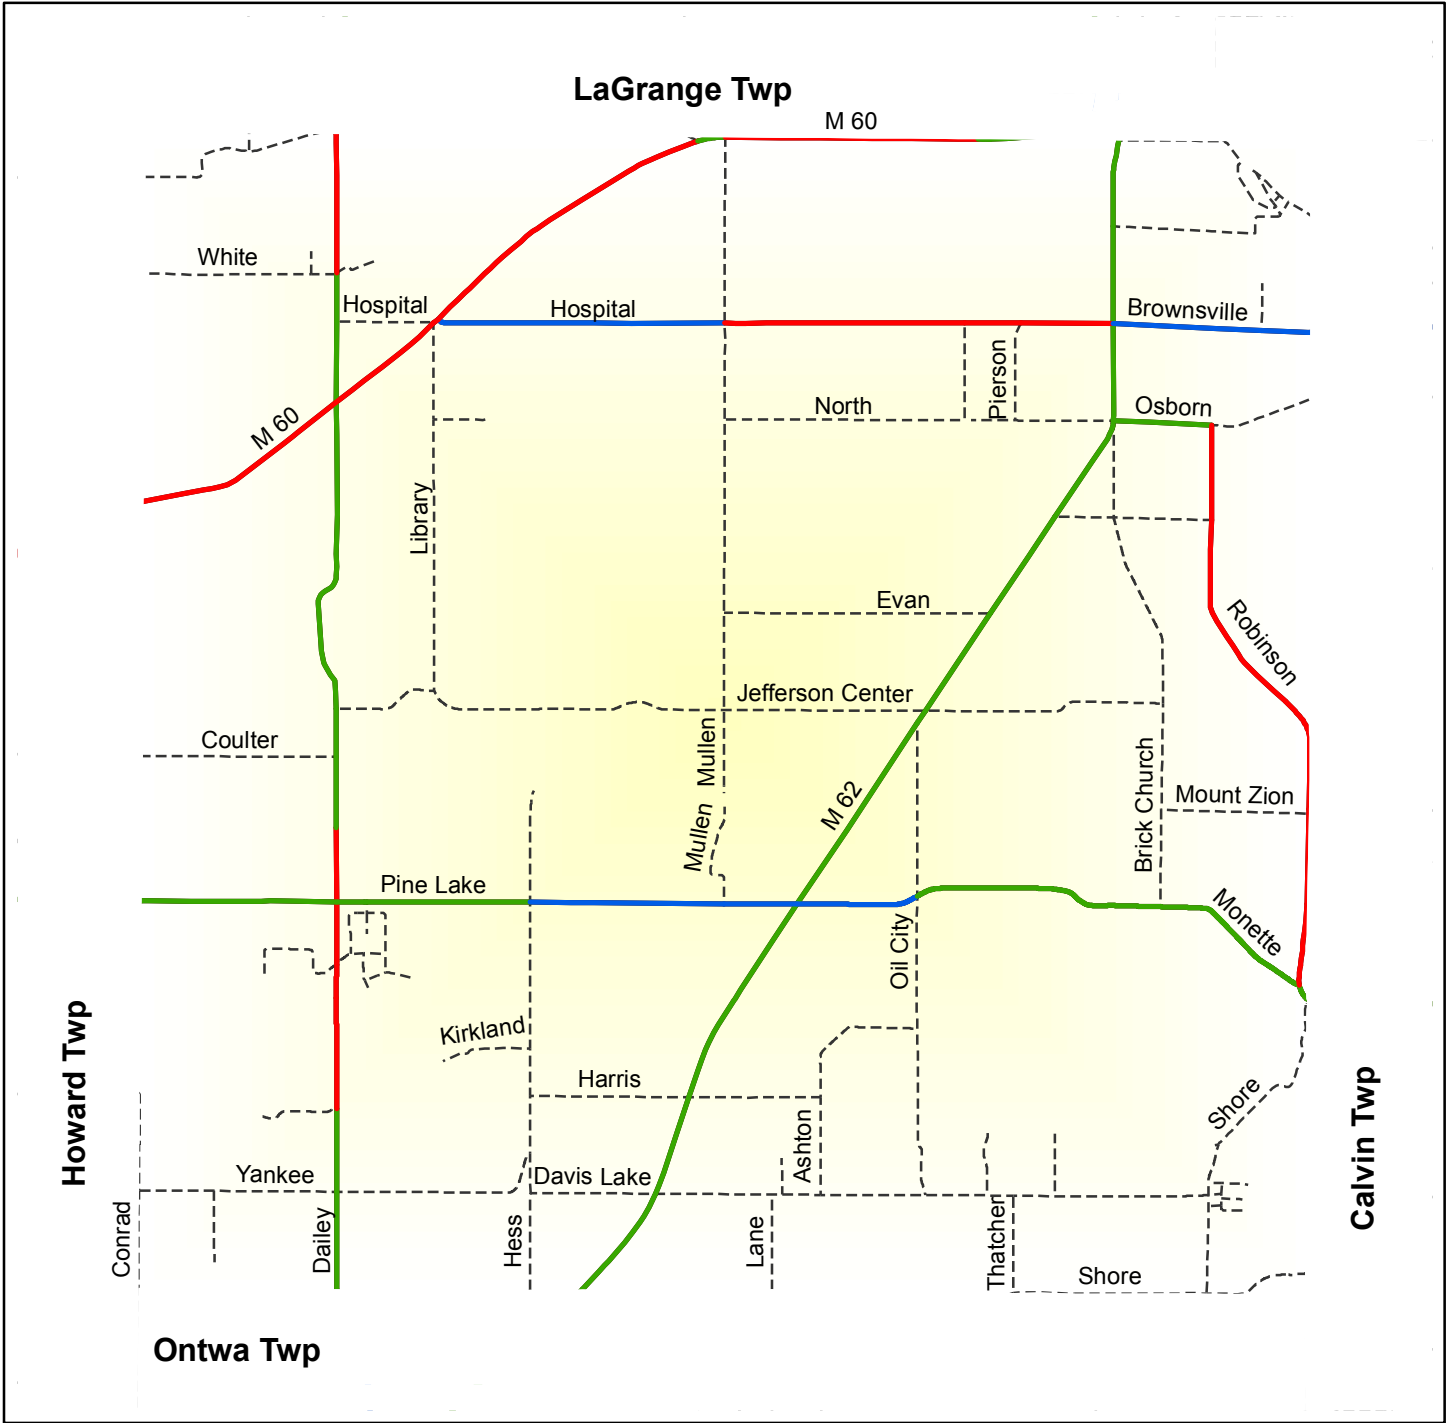

# Asset Management Council 2006 PASER Ratings Jefferson Twp, Cass County

1 inch equals 1 miles

### Federal Aid Eligible Roads (31.3 total miles)

- Rating 8-10 (4.5 miles)
- Rating 5-7 (15.6 miles)
- Rating 1-4 (11.2 miles)
- Not Rated (0 miles)

### Non Federal Aid Eligible Roads

- - - - All Other Roads (45.6 total miles)