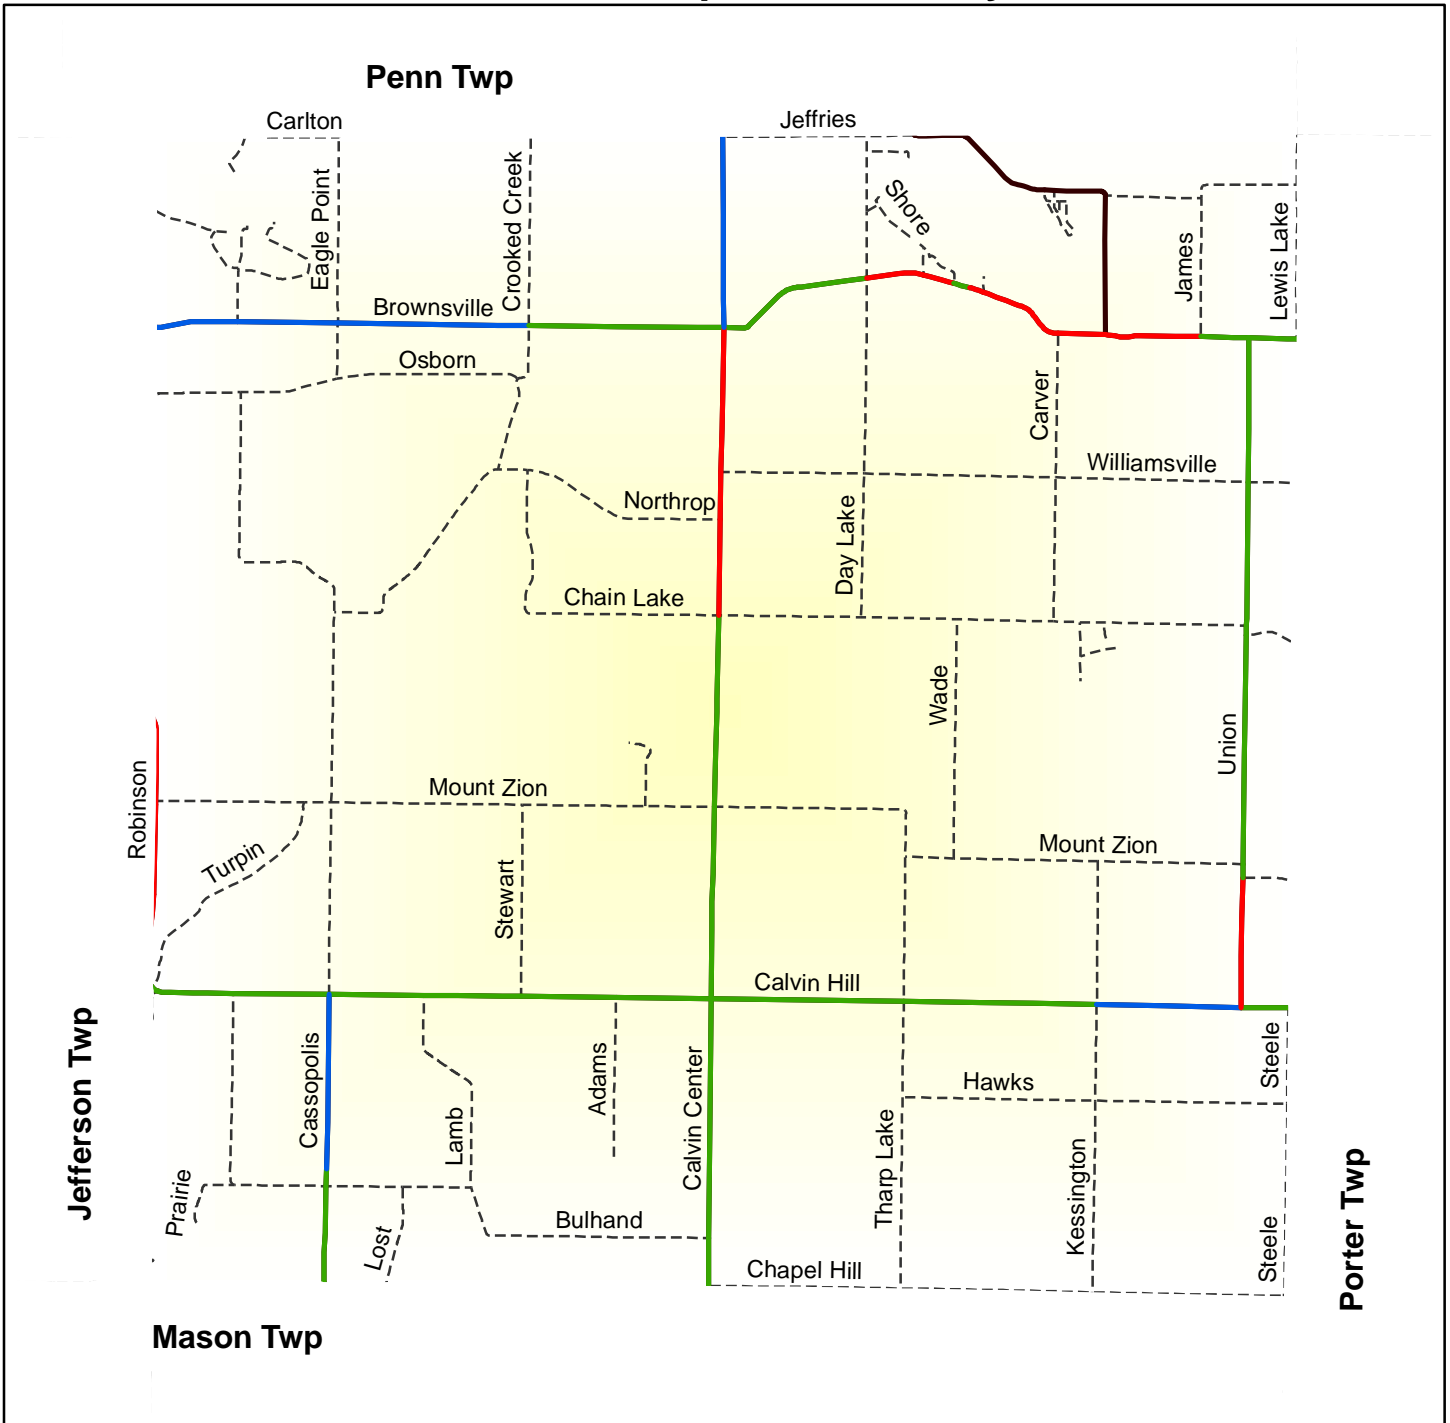

Asset Management Council 2006 PASER Ratings Calvin Twp, Cass County

1 inch equals 1 miles

Federal Aid Eligible Roads (25.8 total miles)

- Rating 8-10 (4.6 miles)
- Rating 5-7 (14.5 miles)
- Rating 1-4 (4.8 miles)
- Not Rated (1.8 miles)

Non Federal Aid Eligible Roads

- - - - All Other Roads (51 total miles)