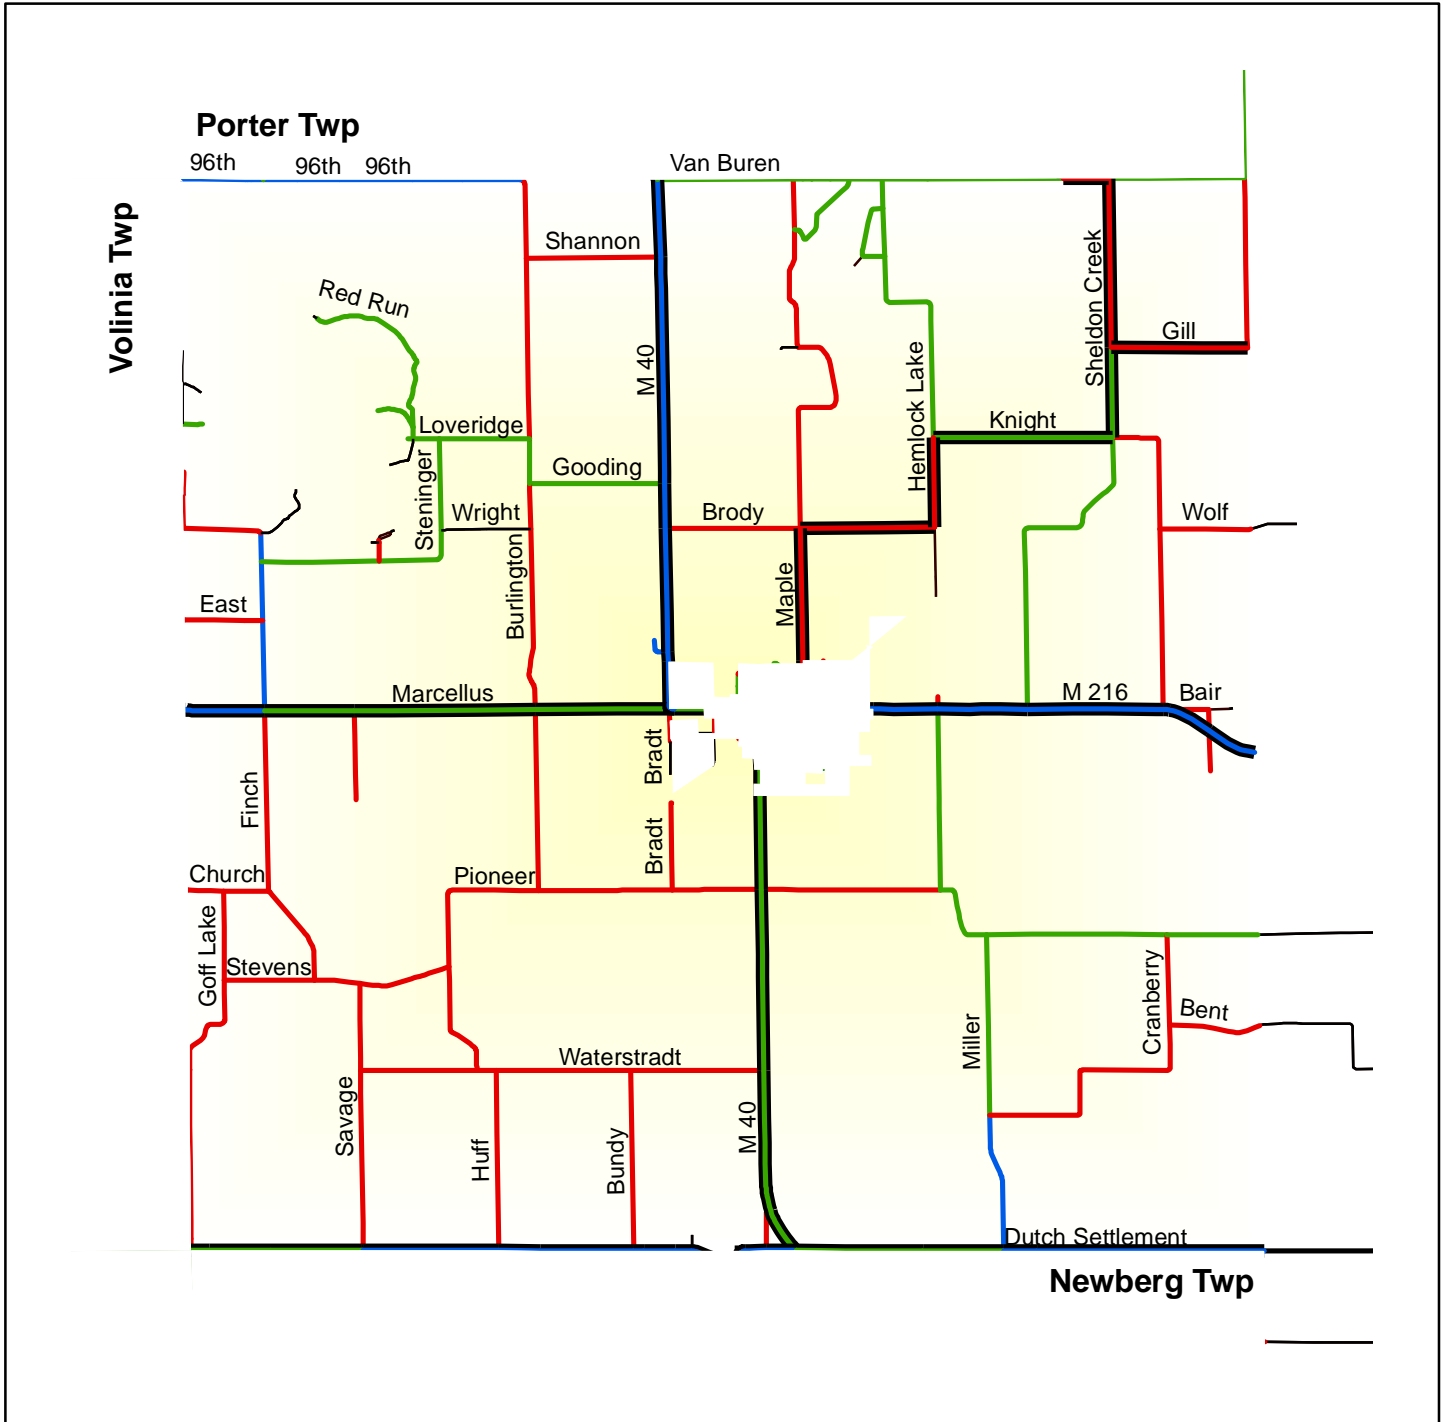

# Asset Management Council 2005 PASER Ratings Marcellus Twp, Cass County

1 inch equals 1.1 miles

### Federal Aid Eligible Roads

- █ Rating 8-10 (6 miles)
- █ Rating 5-7 (7.4 miles)
- █ Rating 1-4 (3.7 miles)
- █ Not Rated

### Non Federal Aid Eligible Roads

- █ Rating 8-10 (1.9 miles)
- █ Rating 5-7 (13.3 miles)
- █ Rating 1-4 (31.8 miles)
- █ Not Rated