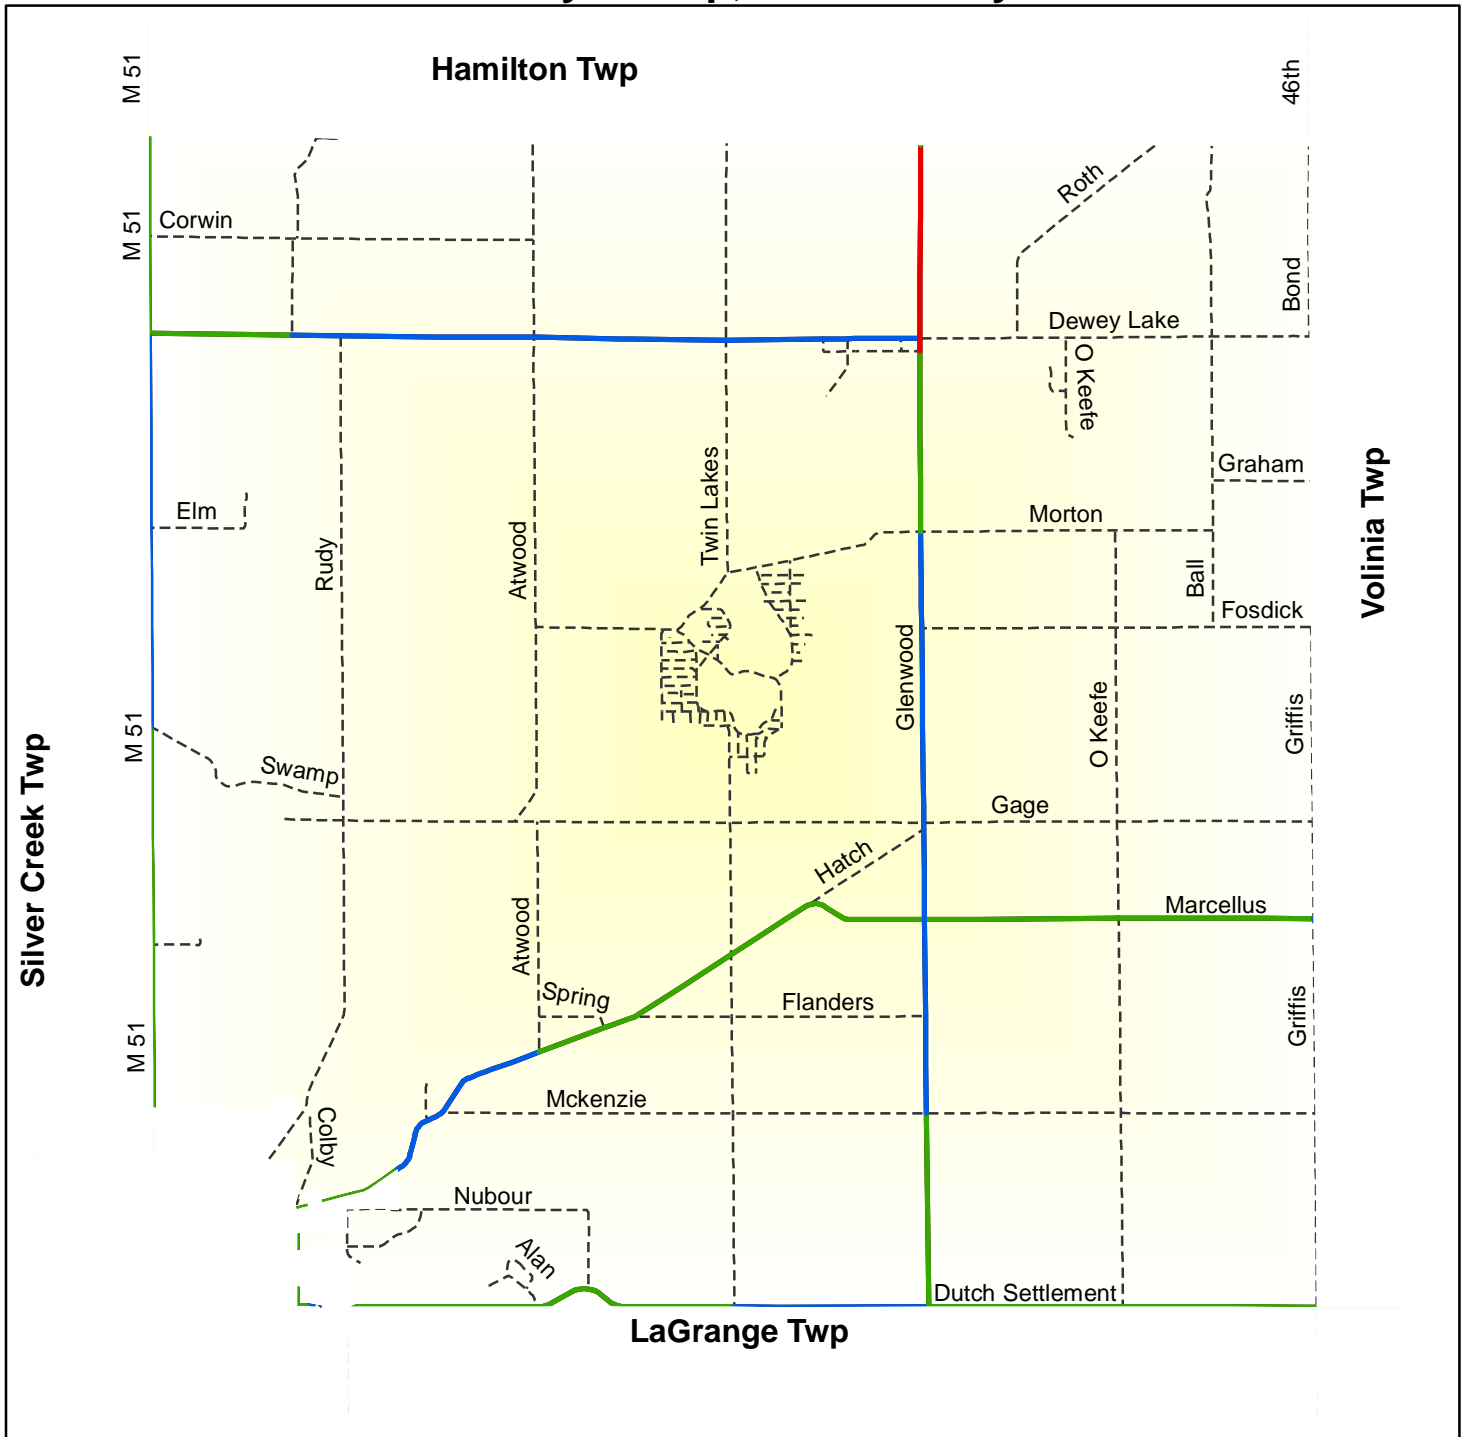

# Asset Management Council 2004 PASER Ratings Wayne Twp, Cass County

1 inch equals 1 miles

### Federal Aid Eligible Roads

- Rating 8-10 (9.3 miles)
- Rating 5-7 (10.3 miles)
- Rating 1-4 (1.1 miles)
- Not Rated

### Non Federal Aid Eligible Roads

- - - - All Other Roads