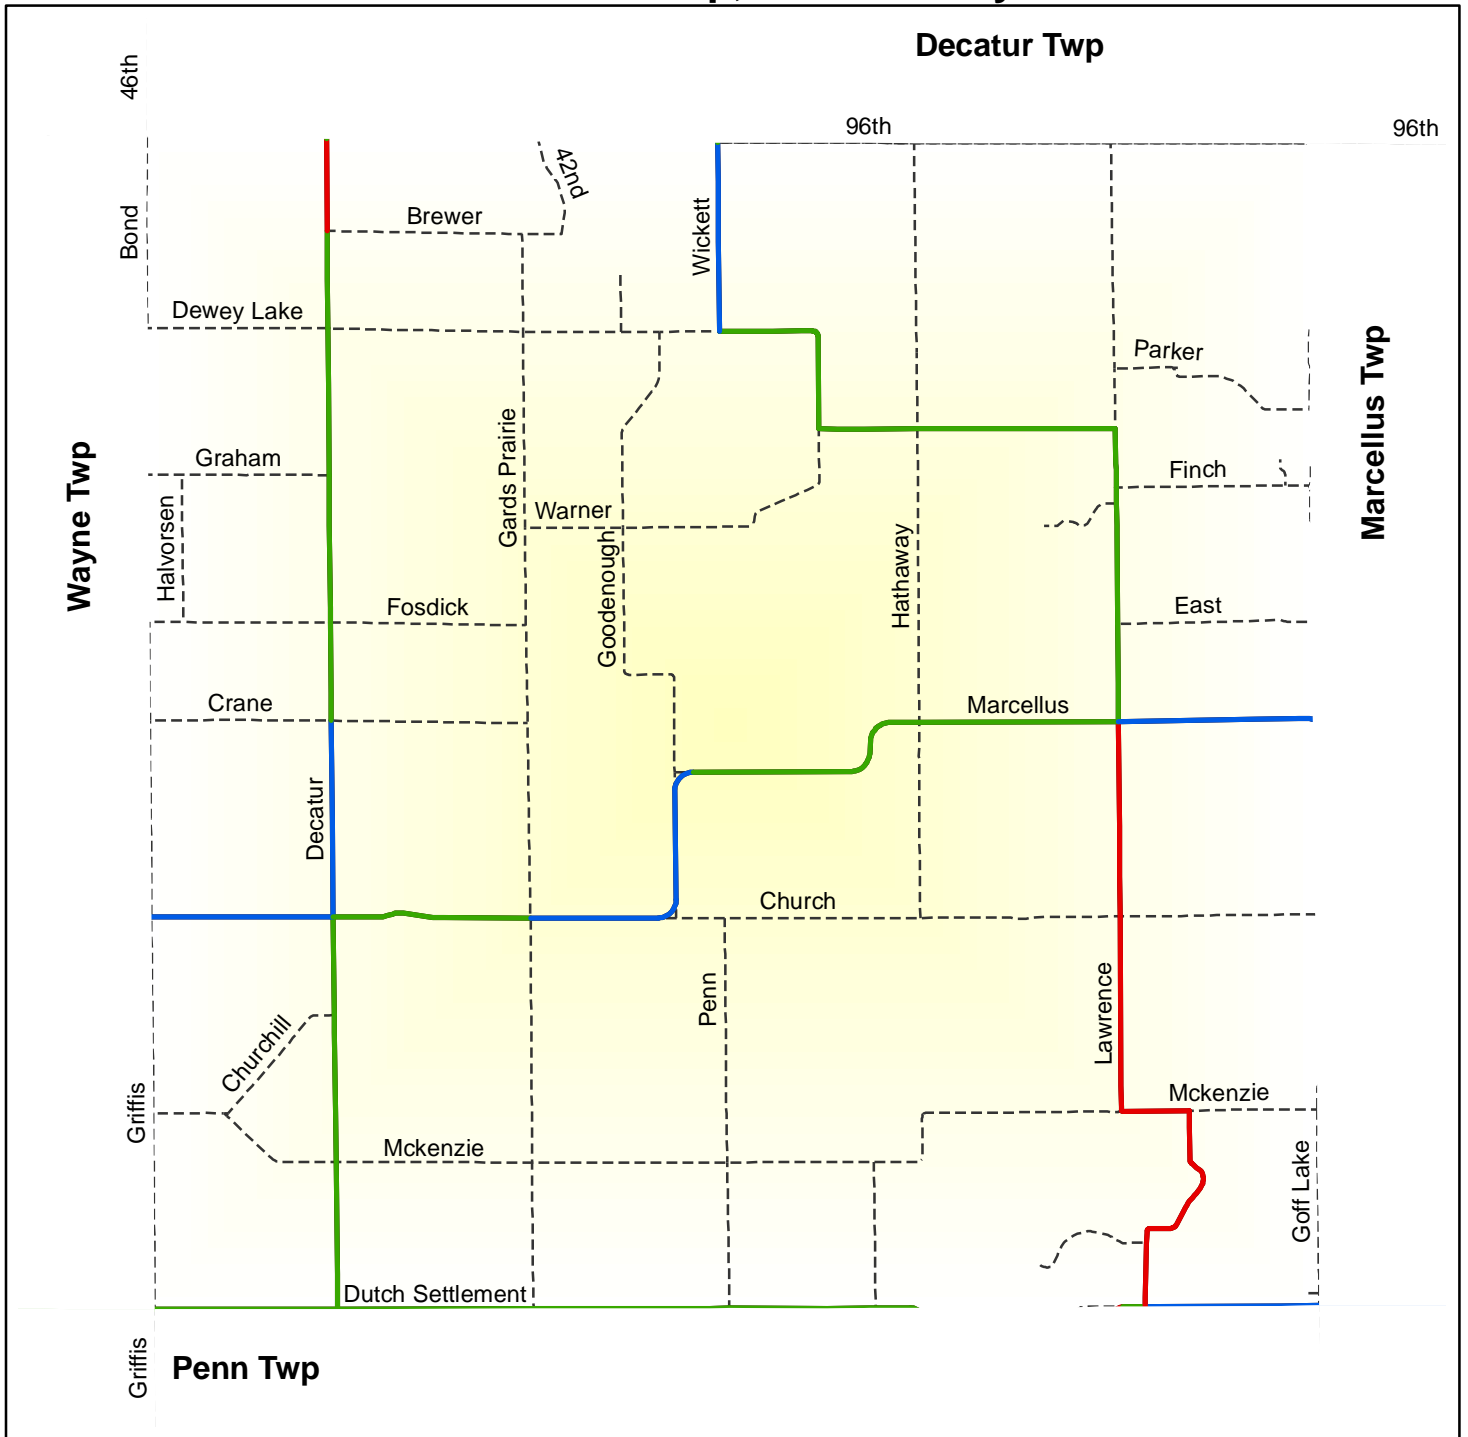

Asset Management Council 2004 PASER Ratings Volinia Twp, Cass County

1 inch equals 1 miles

Federal Aid Eligible Roads

- Rating 8-10 (5.4 miles)
- Rating 5-7 (11.8 miles)
- Rating 1-4 (4 miles)
- Not Rated

Non Federal Aid Eligible Roads

- - - - All Other Roads