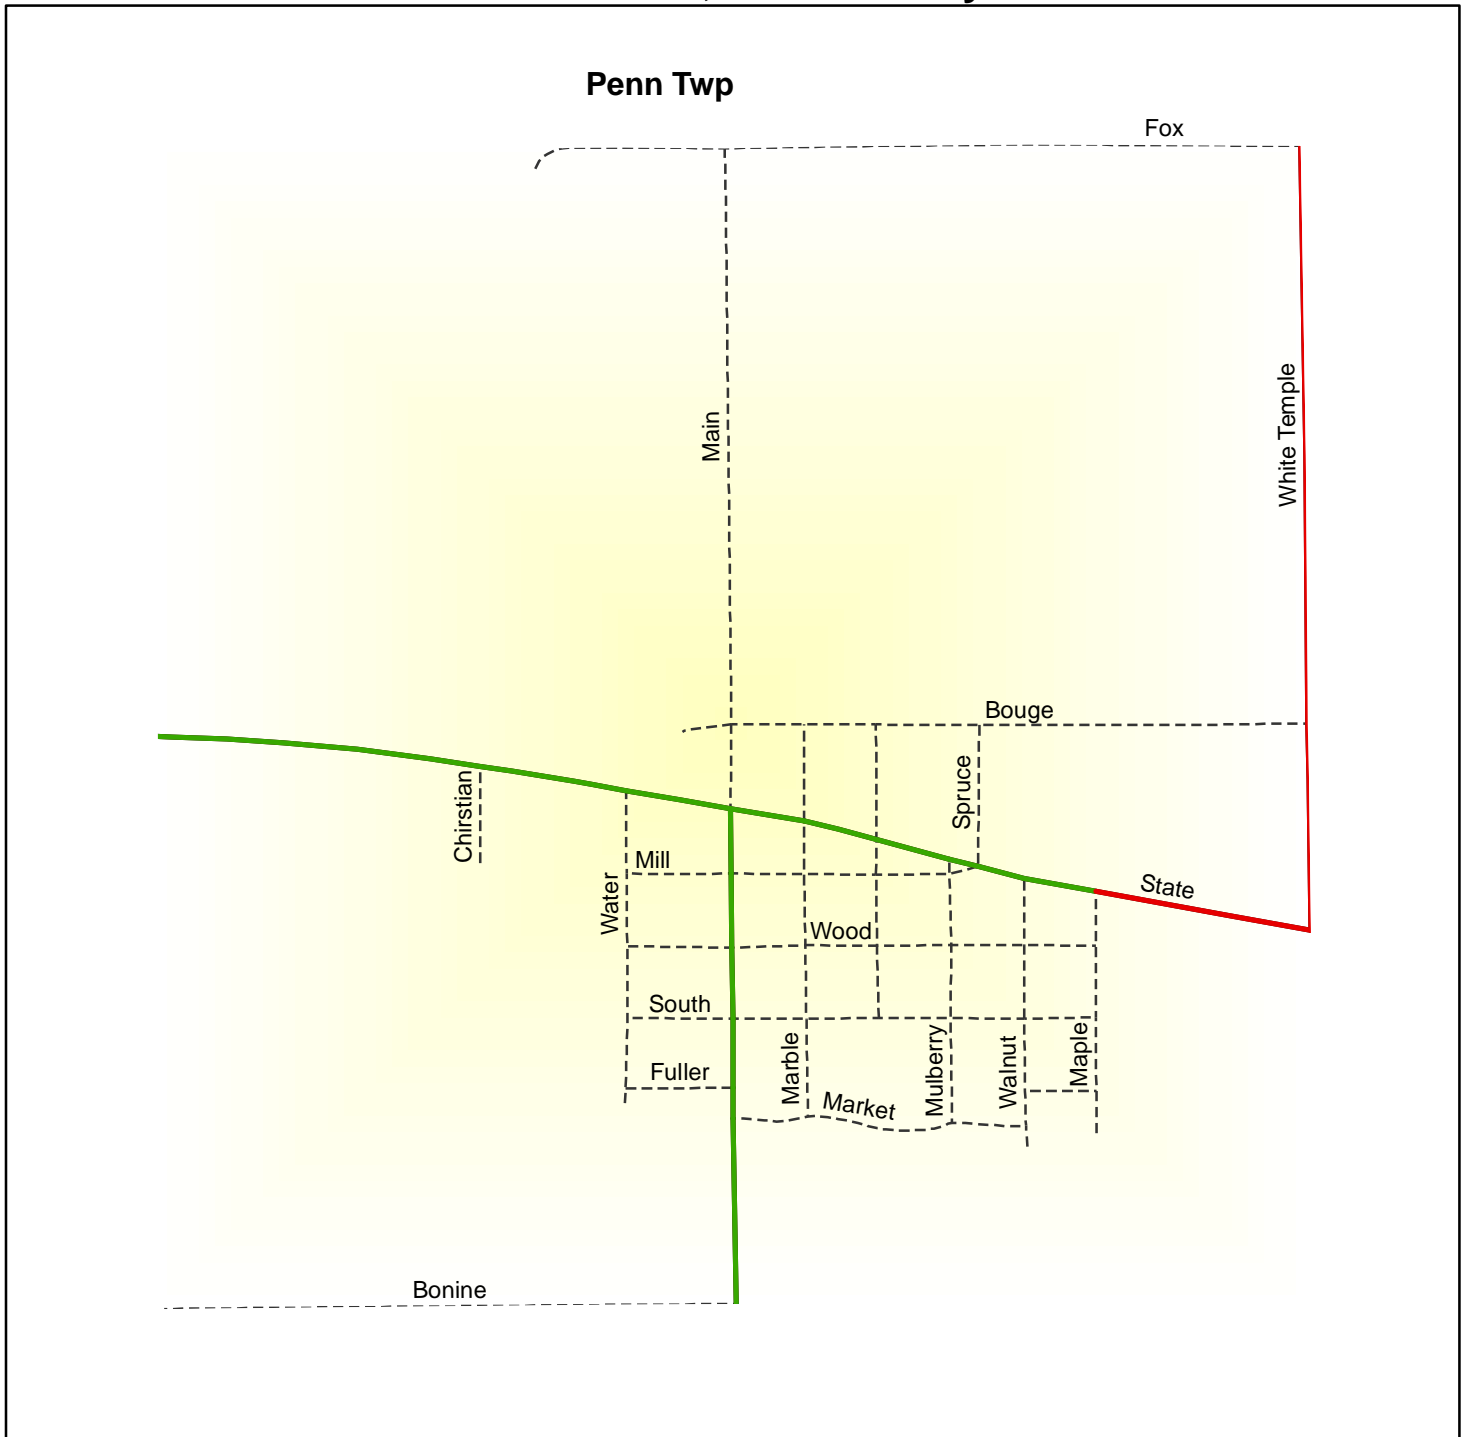

Asset Management Council 2004 PASER Ratings Vandalia, Cass County

1 inch equals 0.2 miles **Federal Aid Eligible Roads**

- Rating 8-10 (0 miles)
- Rating 5-7 (0.4 miles)
- Rating 1-4 (0 miles)
- Not Rated

Non Federal Aid Eligible Roads

- - - - All Other Roads