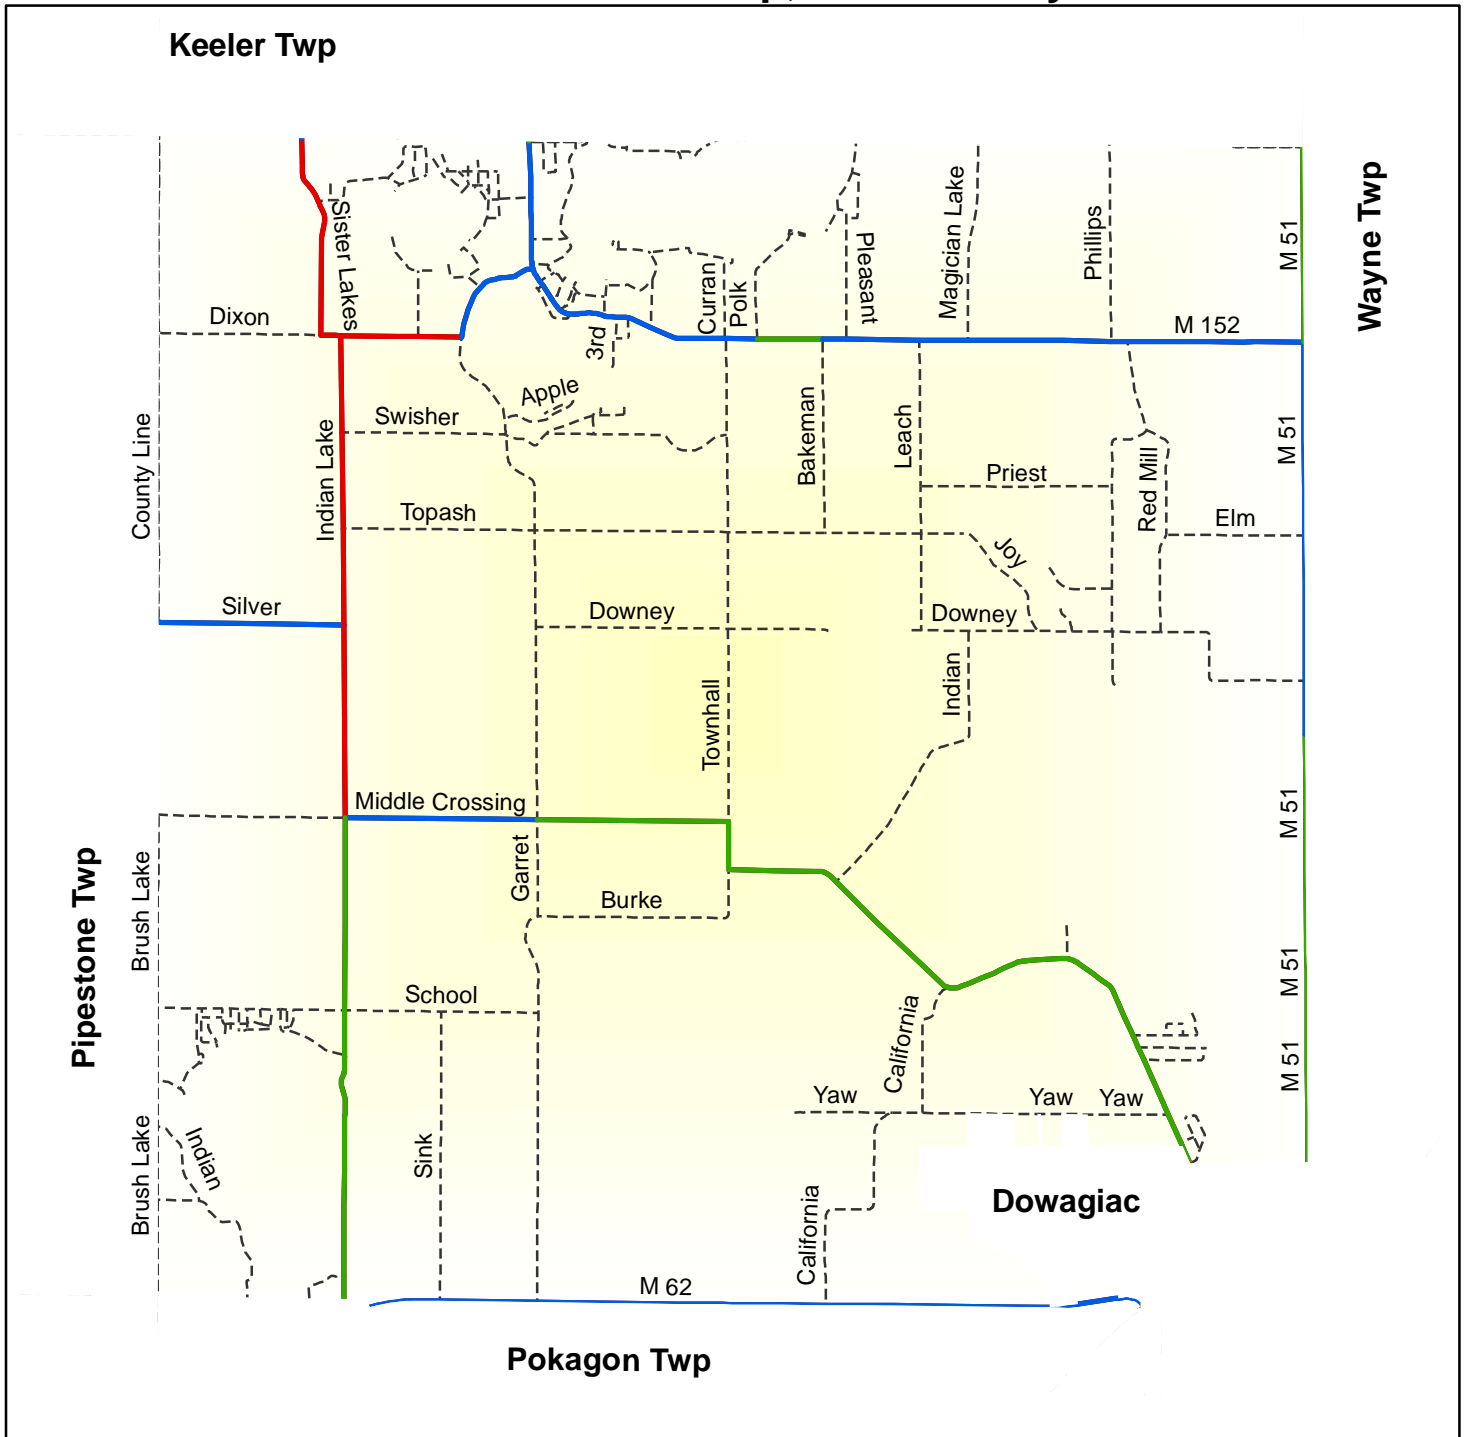

Asset Management Council 2004 PASER Ratings Silver Creek Twp, Cass County

1 inch equals 1 miles

Federal Aid Eligible Roads

- Rating 8-10 (11 miles)
- Rating 5-7 (7.6 miles)
- Rating 1-4 (4.3 miles)
- Not Rated

Non Federal Aid Eligible Roads

- - - - All Other Roads