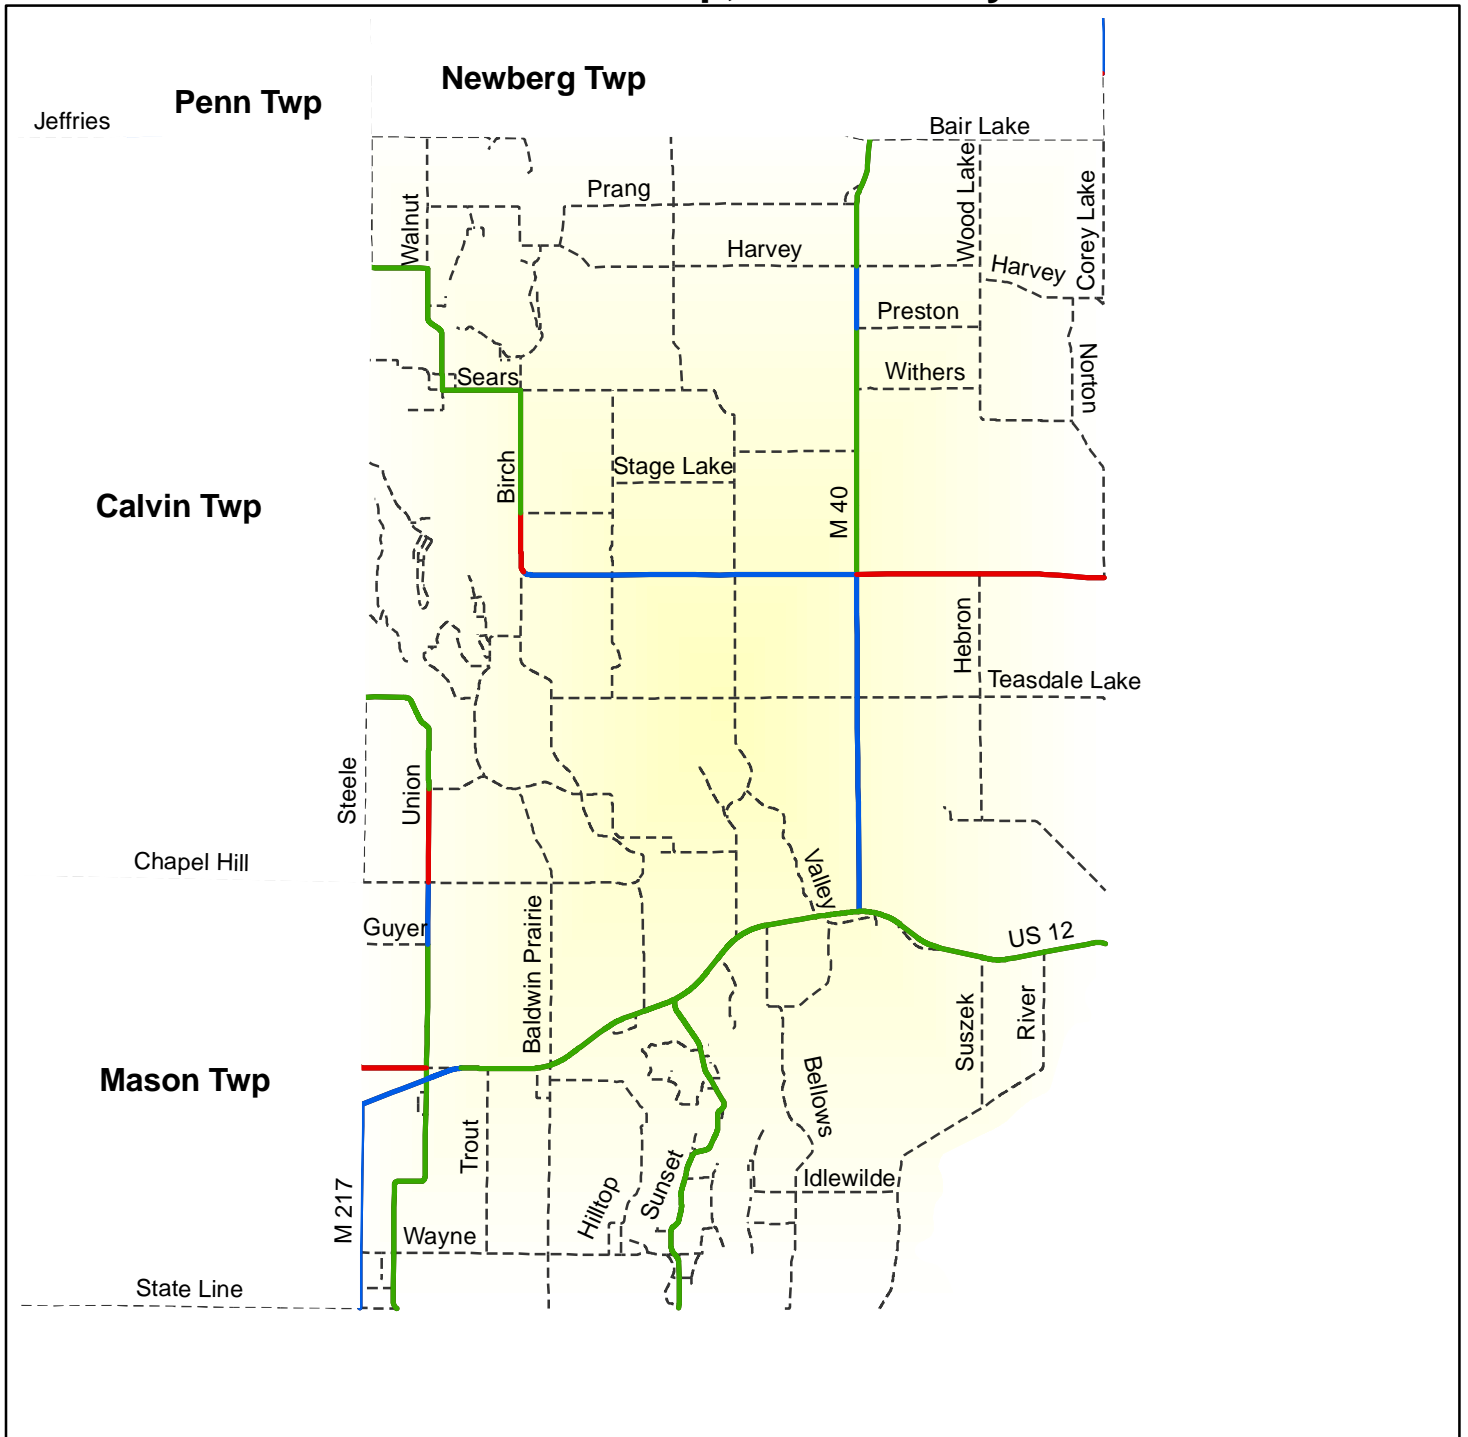

Asset Management Council 2004 PASER Ratings Porter Twp, Cass County

1 inch equals 1.6 miles **Federal Aid Eligible Roads**

- Rating 8-10 (9 miles)
- Rating 5-7 (19 miles)
- Rating 1-4 (3.8 miles)
- Not Rated

Non Federal Aid Eligible Roads

- All Other Roads