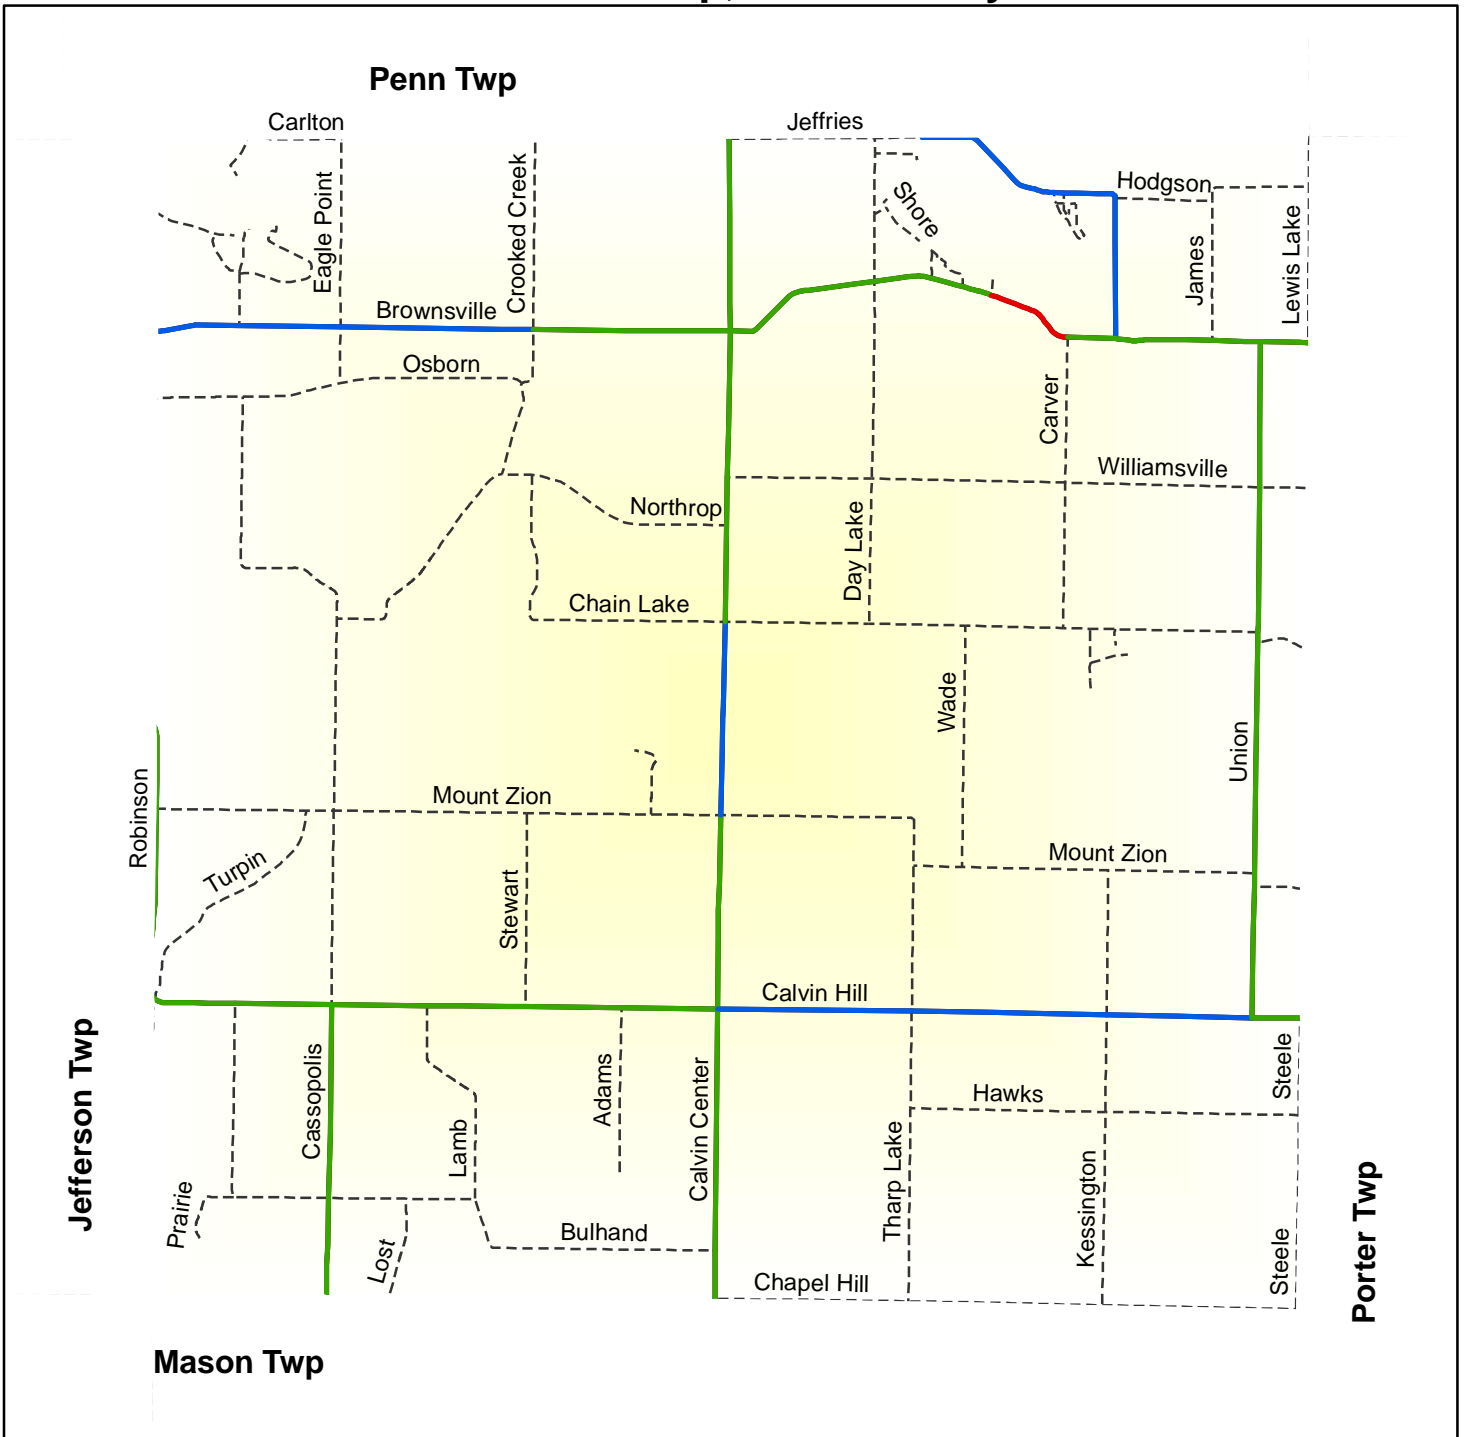

# Asset Management Council 2004 PASER Ratings Calvin Twp, Cass County

1 inch equals 1 miles

### Federal Aid Eligible Roads

- Rating 8-10 (7.5 miles)
- Rating 5-7 (17.7 miles)
- Rating 1-4 (0.5 miles)
- Not Rated

### Non Federal Aid Eligible Roads

- - - - All Other Roads