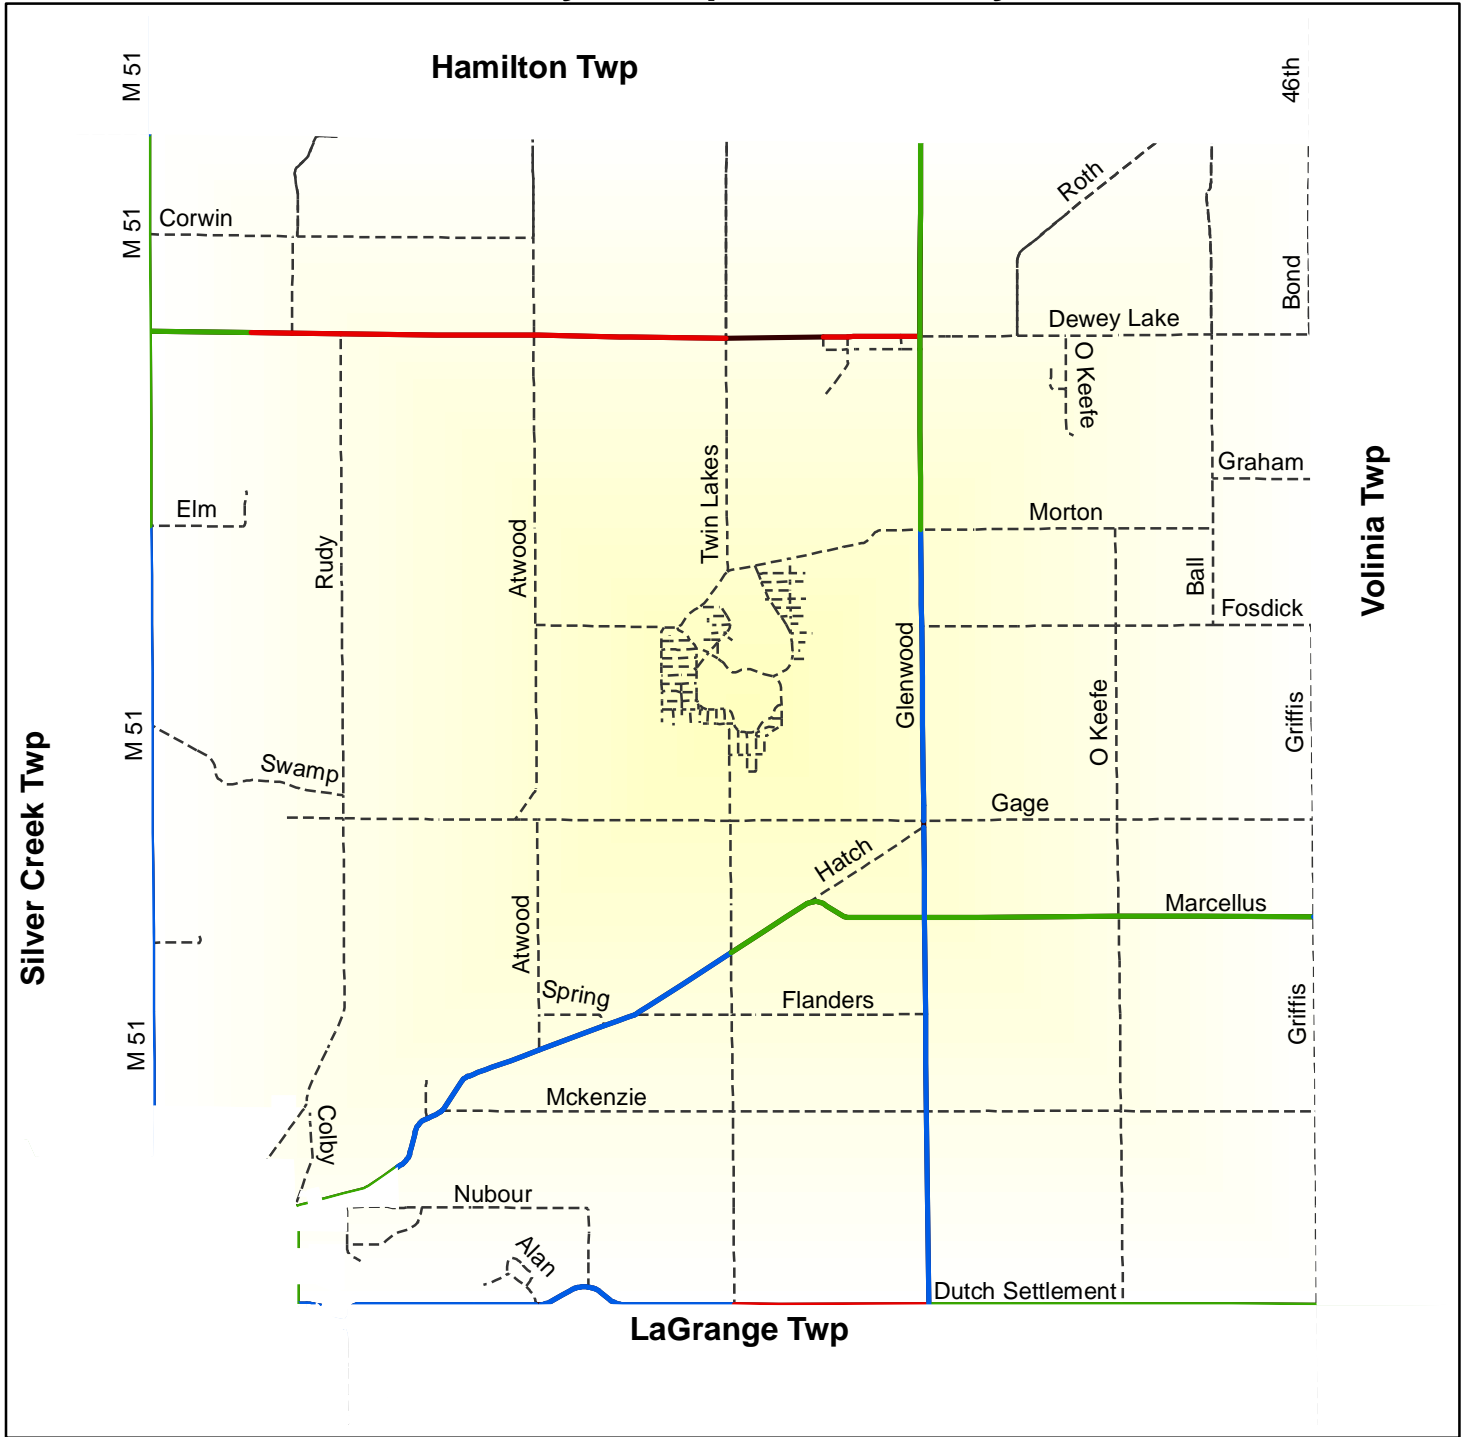

Asset Management Council 2003 PASER Ratings Wayne Twp, Cass County

1 inch equals 1 miles

Federal Aid Eligible Roads

- Rating 8-10 (9.6 miles)
- Rating 5-7 (7.7 miles)
- Rating 1-4 (3.4 miles)
- Not Rated

Non Federal Aid Eligible Roads

- - - - All Other Roads