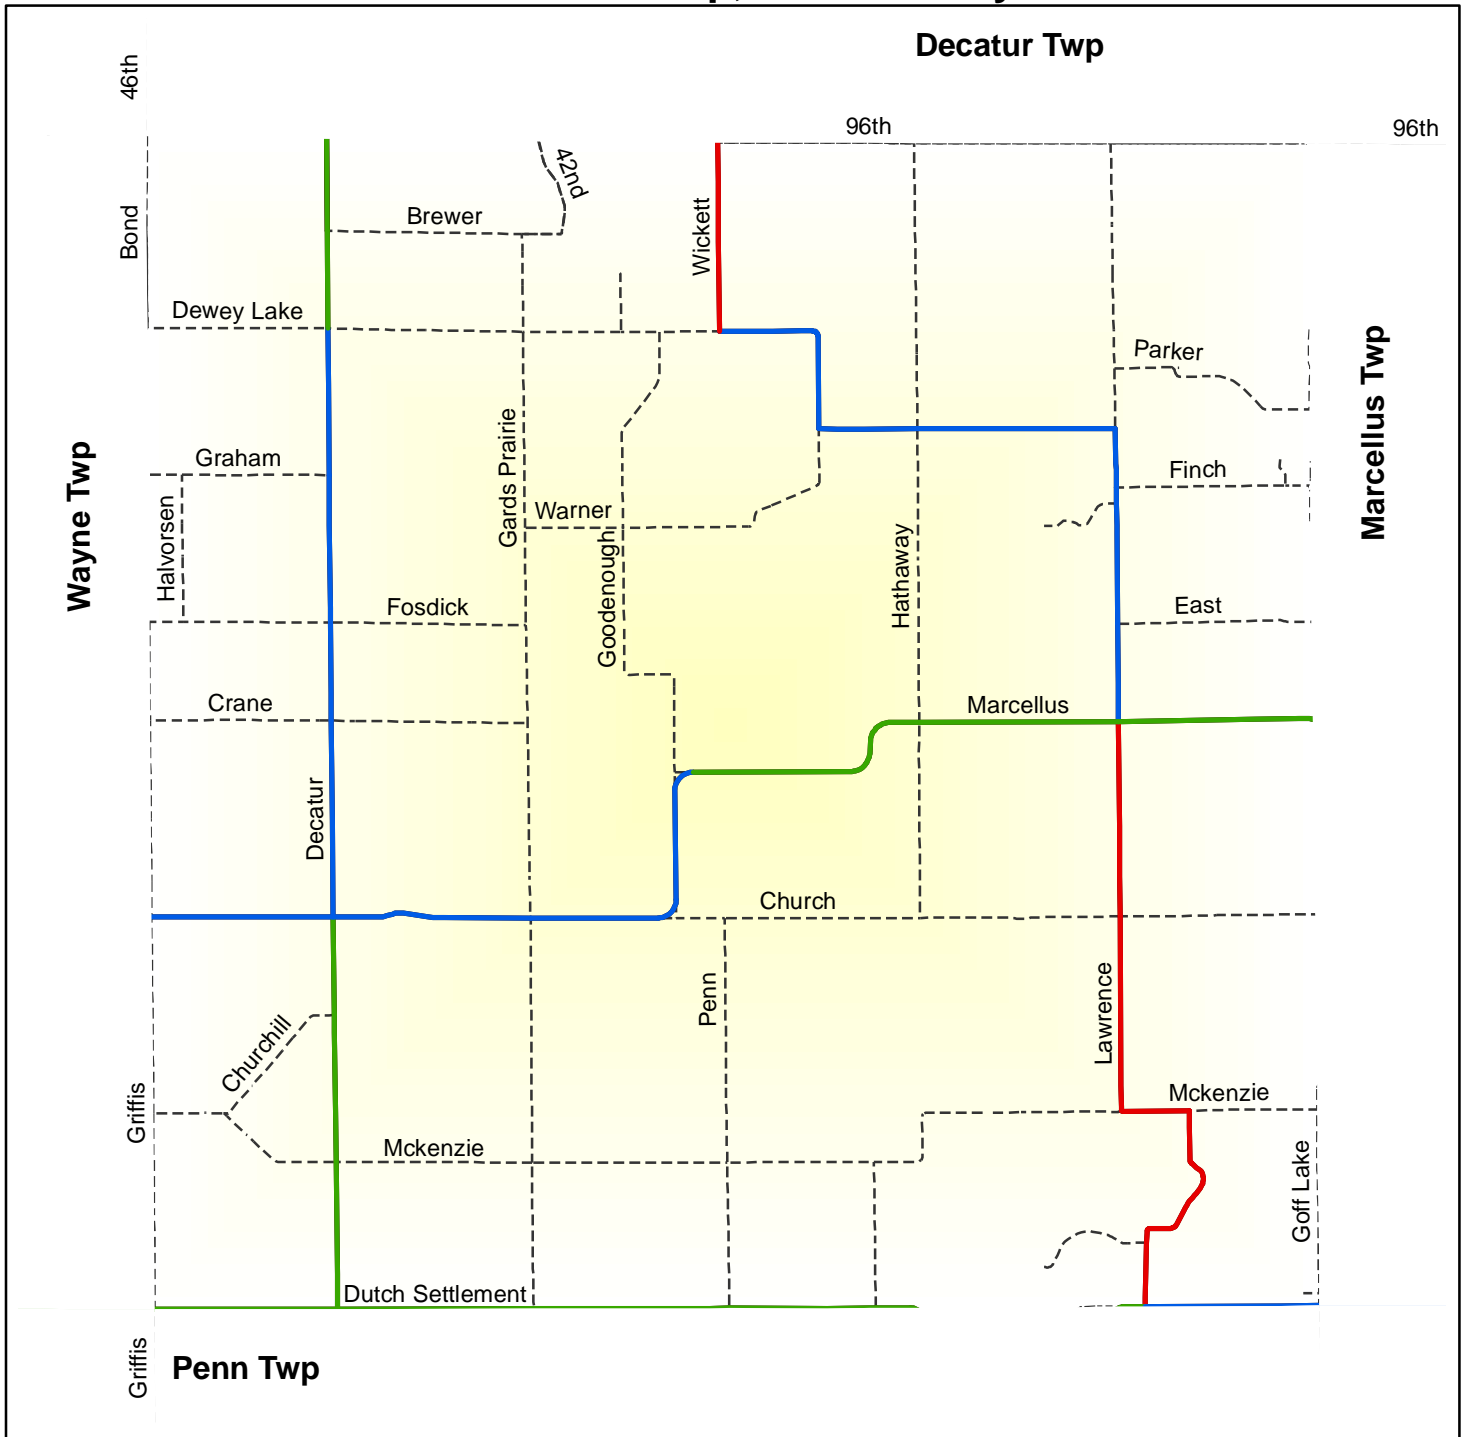

# Asset Management Council 2003 PASER Ratings Volinia Twp, Cass County

1 inch equals 1 miles

### Federal Aid Eligible Roads

- Rating 8-10 (10.4 miles)
- Rating 5-7 (6.3 miles)
- Rating 1-4 (4.5 miles)
- Not Rated

### Non Federal Aid Eligible Roads

- - - - All Other Roads