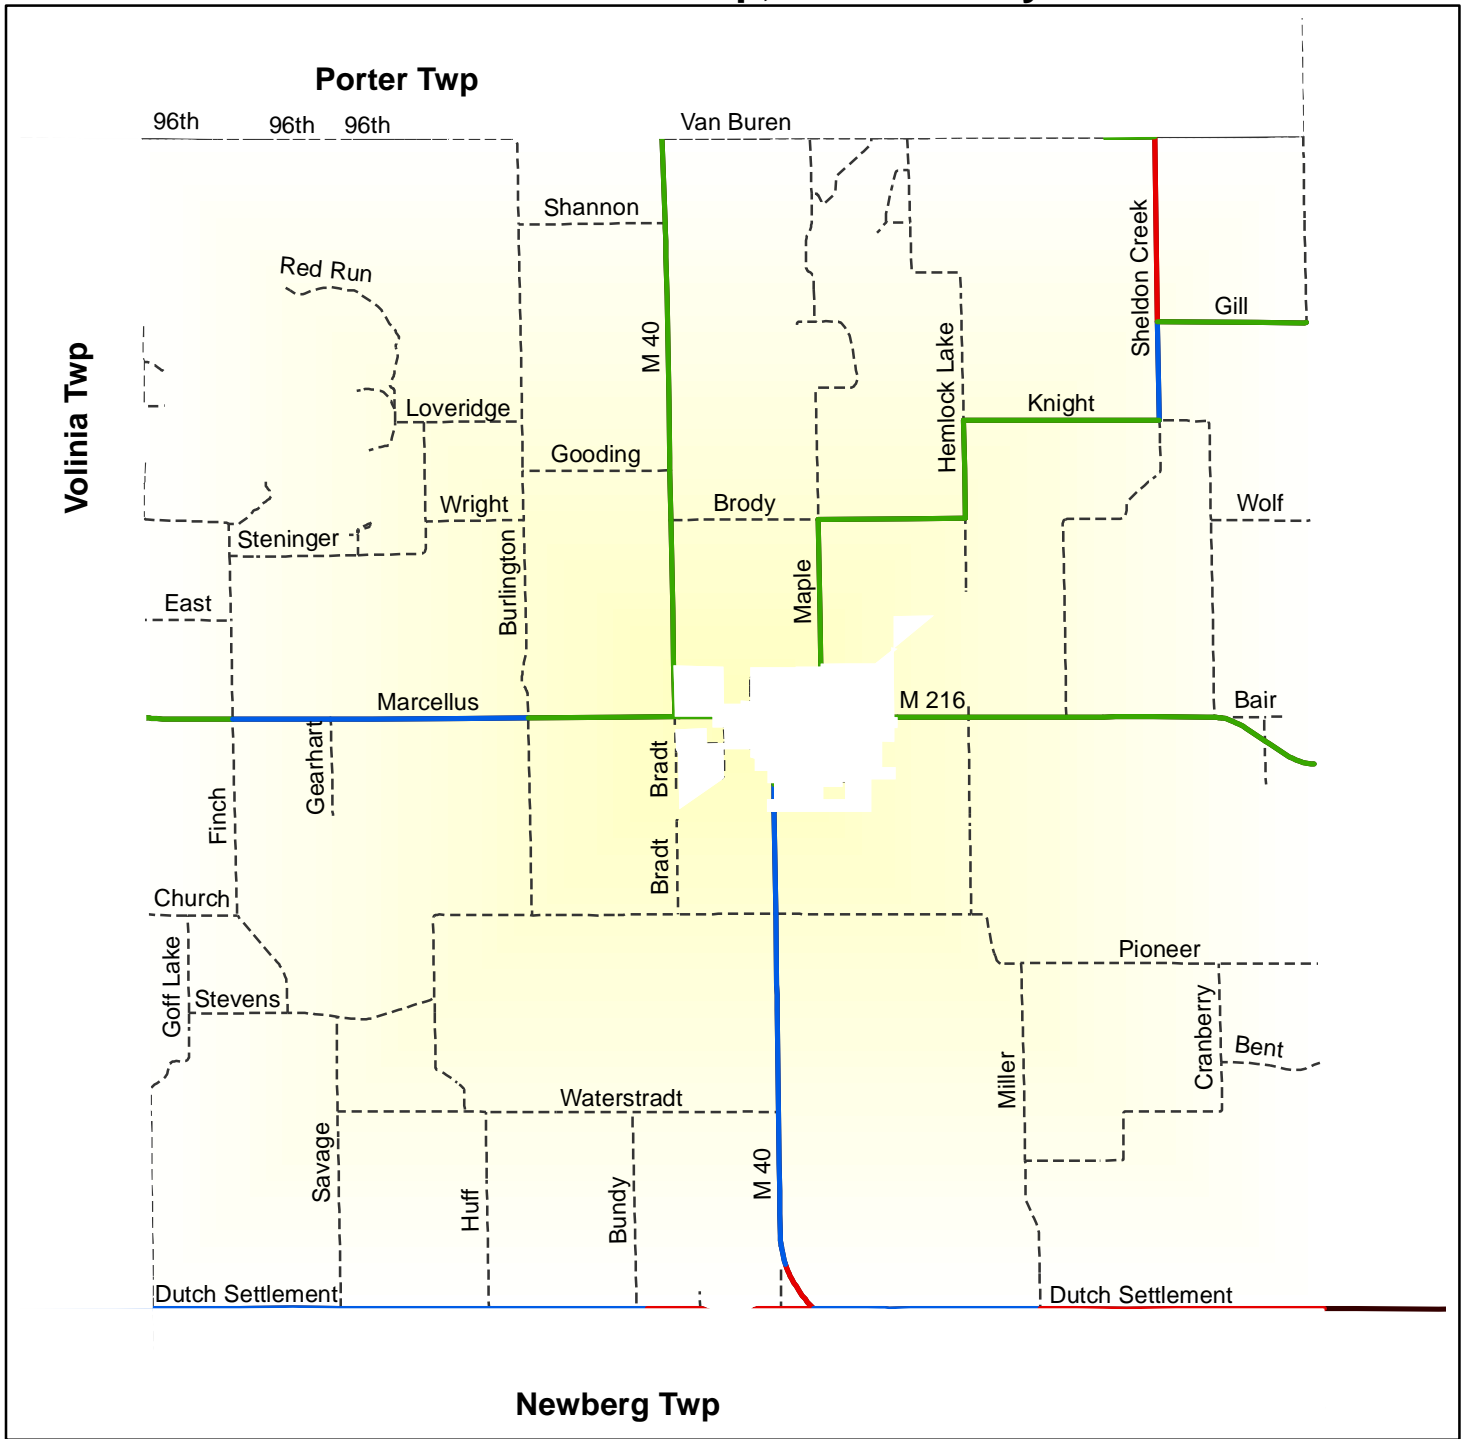

Asset Management Council 2003 PASER Ratings Marcellus Twp, Cass County

1 inch equals 1 miles

Federal Aid Eligible Roads

- Rating 8-10 (4.5 miles)
- Rating 5-7 (11.7 miles)
- Rating 1-4 (1.2 miles)
- Not Rated

Non Federal Aid Eligible Roads

- - - - All Other Roads