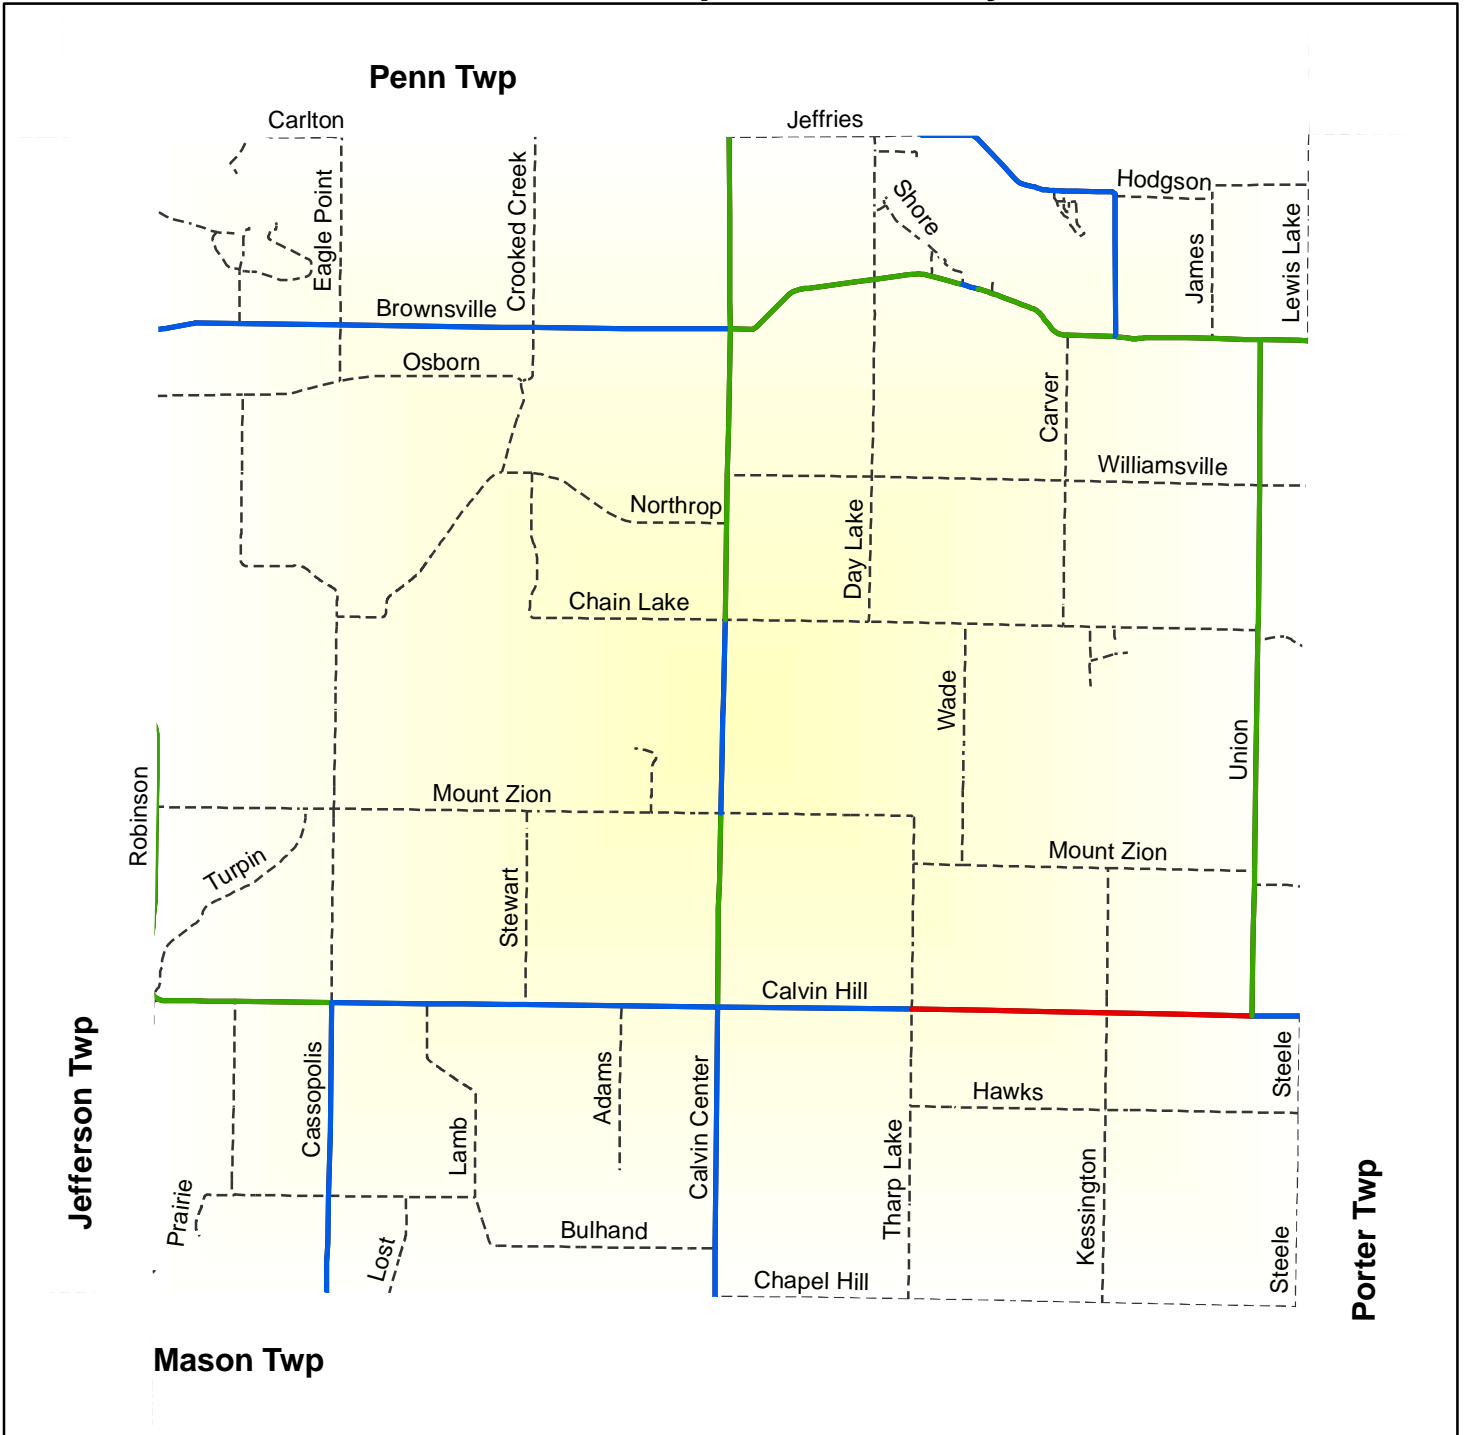

Asset Management Council 2003 PASER Ratings Calvin Twp, Cass County

1 inch equals 1 miles

Federal Aid Eligible Roads

- Rating 8-10 (12.1 miles)
- Rating 5-7 (11.9 miles)
- Rating 1-4 (1.8 miles)
- Not Rated

Non Federal Aid Eligible Roads

- - - - All Other Roads