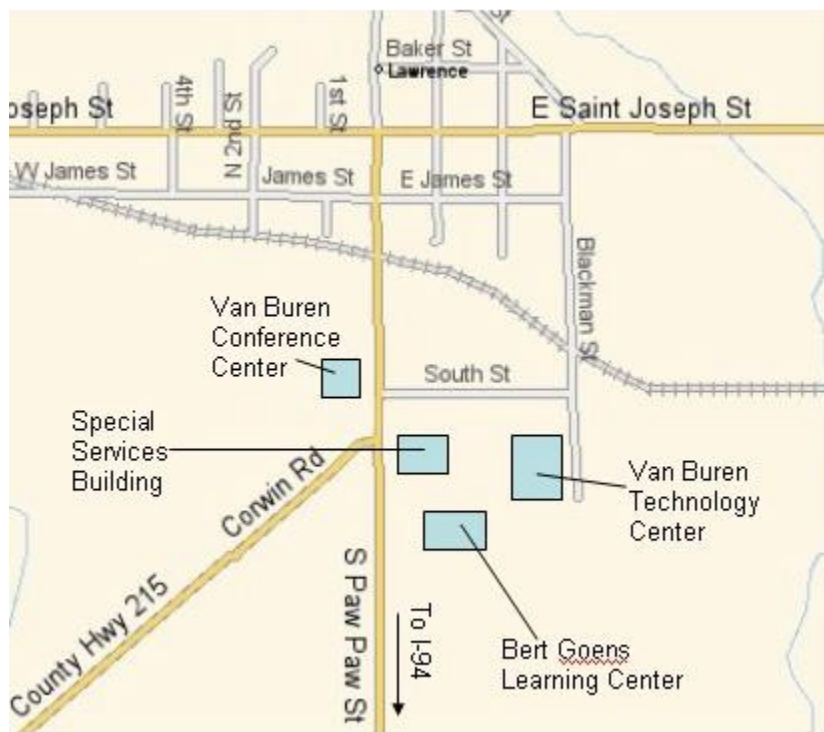

Van Buren ISD Conference Center
490 South Paw Paw Street
Lawrence, MI 49064

Kinexus Service Center
499 W. Main Street
Benton Harbor, MI 49022

SOUTHWEST MICHIGAN PLANNING COMMISSION

Location: Van Buren ISD Conference Center
490 South Paw Paw Street
Lawrence, MI

From I-94:

Take exit 52 (Lawrence) and turn north. Go approx. 1.4 miles to VBISD Conference Center.

From Red Arrow Hwy. East and West:

Take Red Arrow Hwy. until you get to Paw Paw St. Turn south and go over the railroad tracks to VBISD Conference Center.

◀ Red Arrow Highway ▶

Exit 52

◀ I-94 ▶