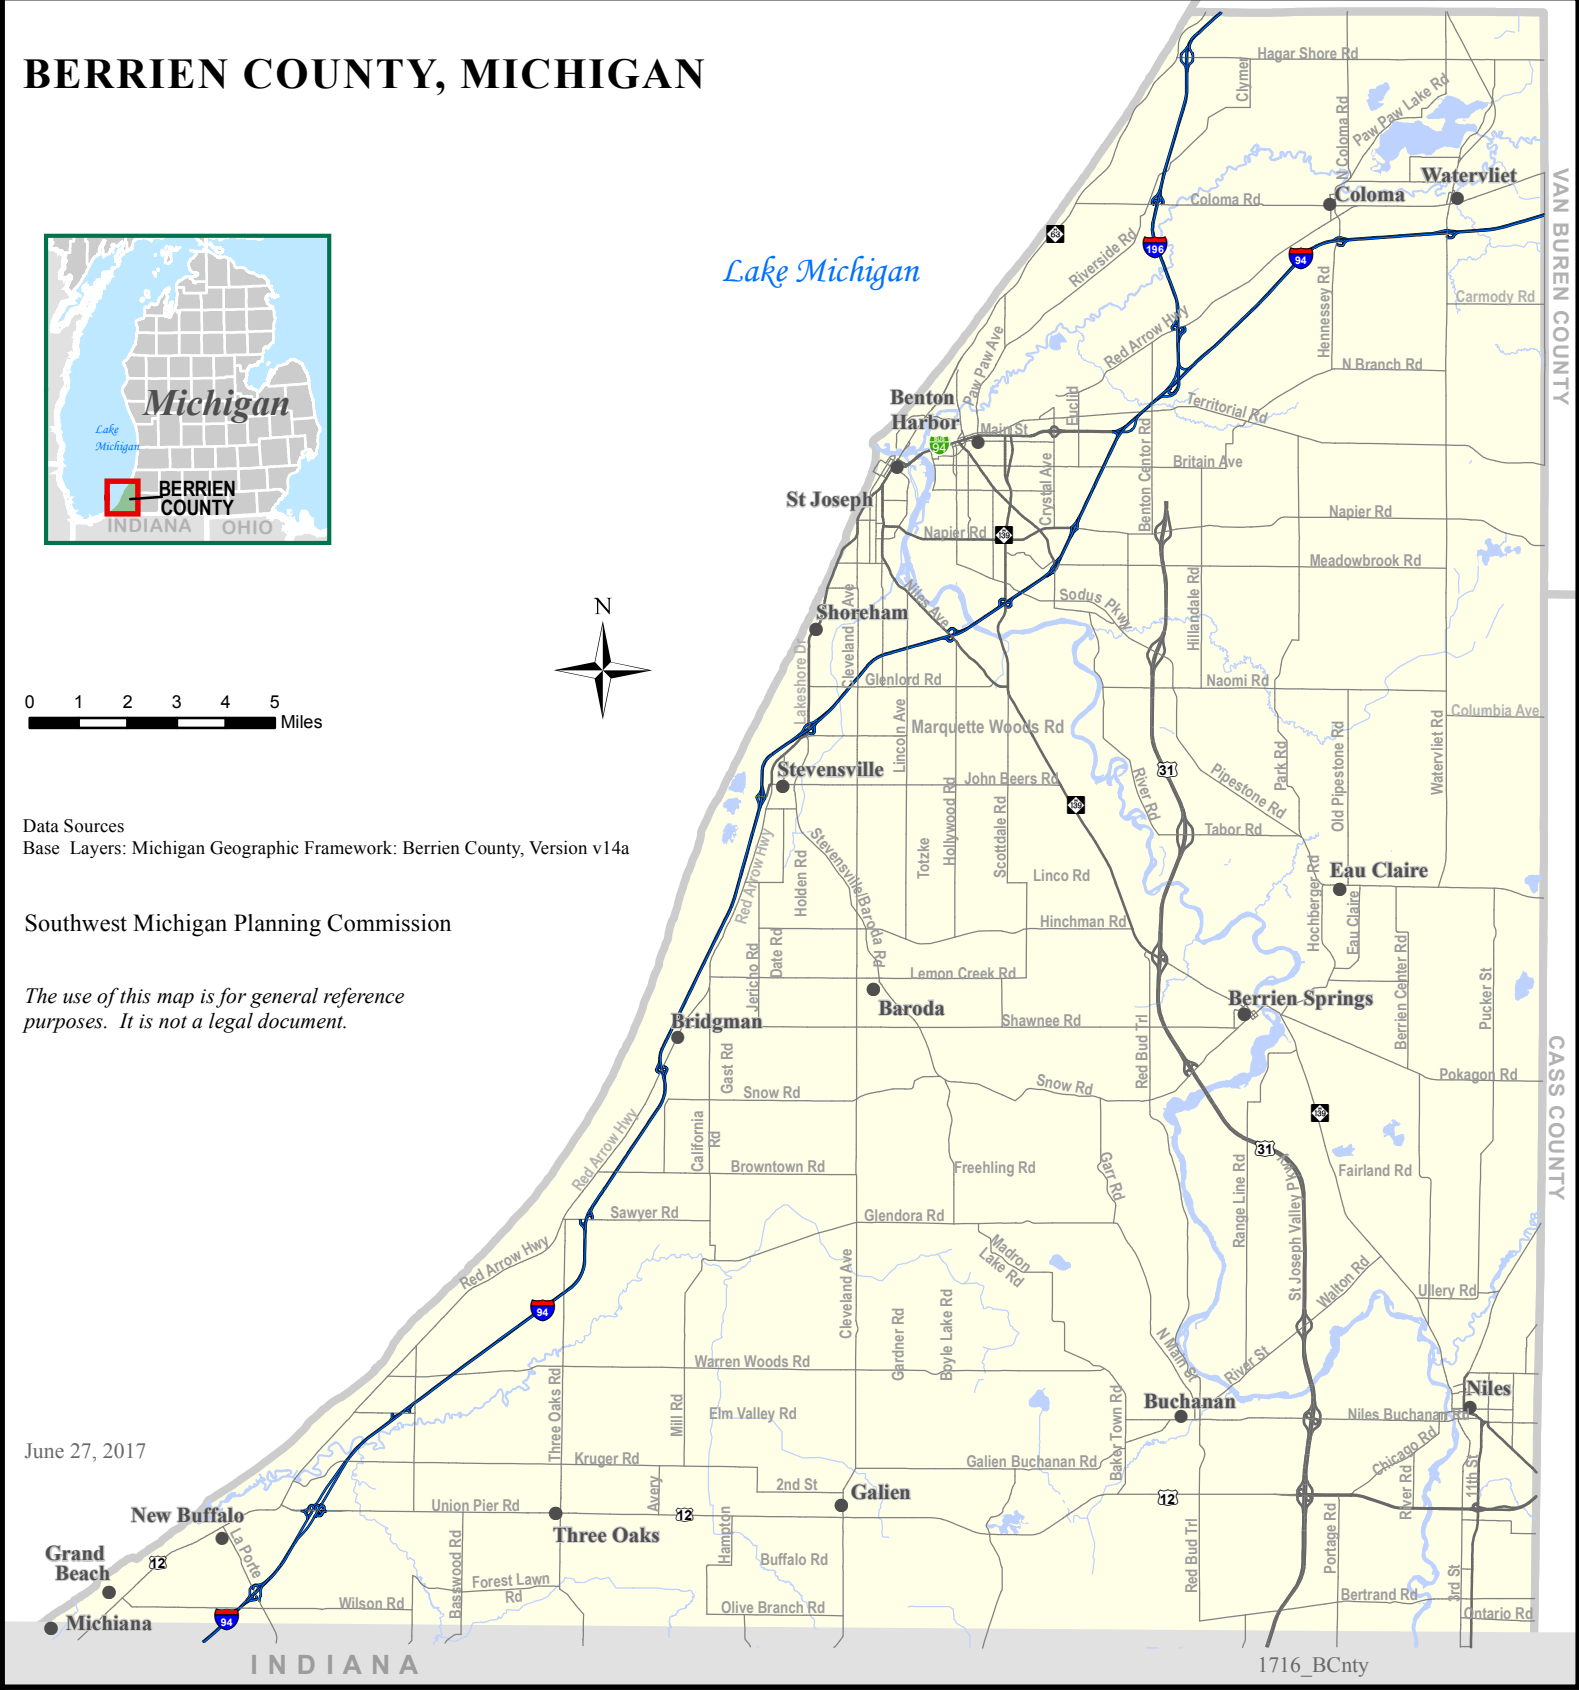

Data Sources
Base Layers: Michigan Geographic Framework: Berrien County, Version v14a

Southwest Michigan Planning Commission

The use of this map is for general reference purposes. It is not a legal document.

June 27, 2017