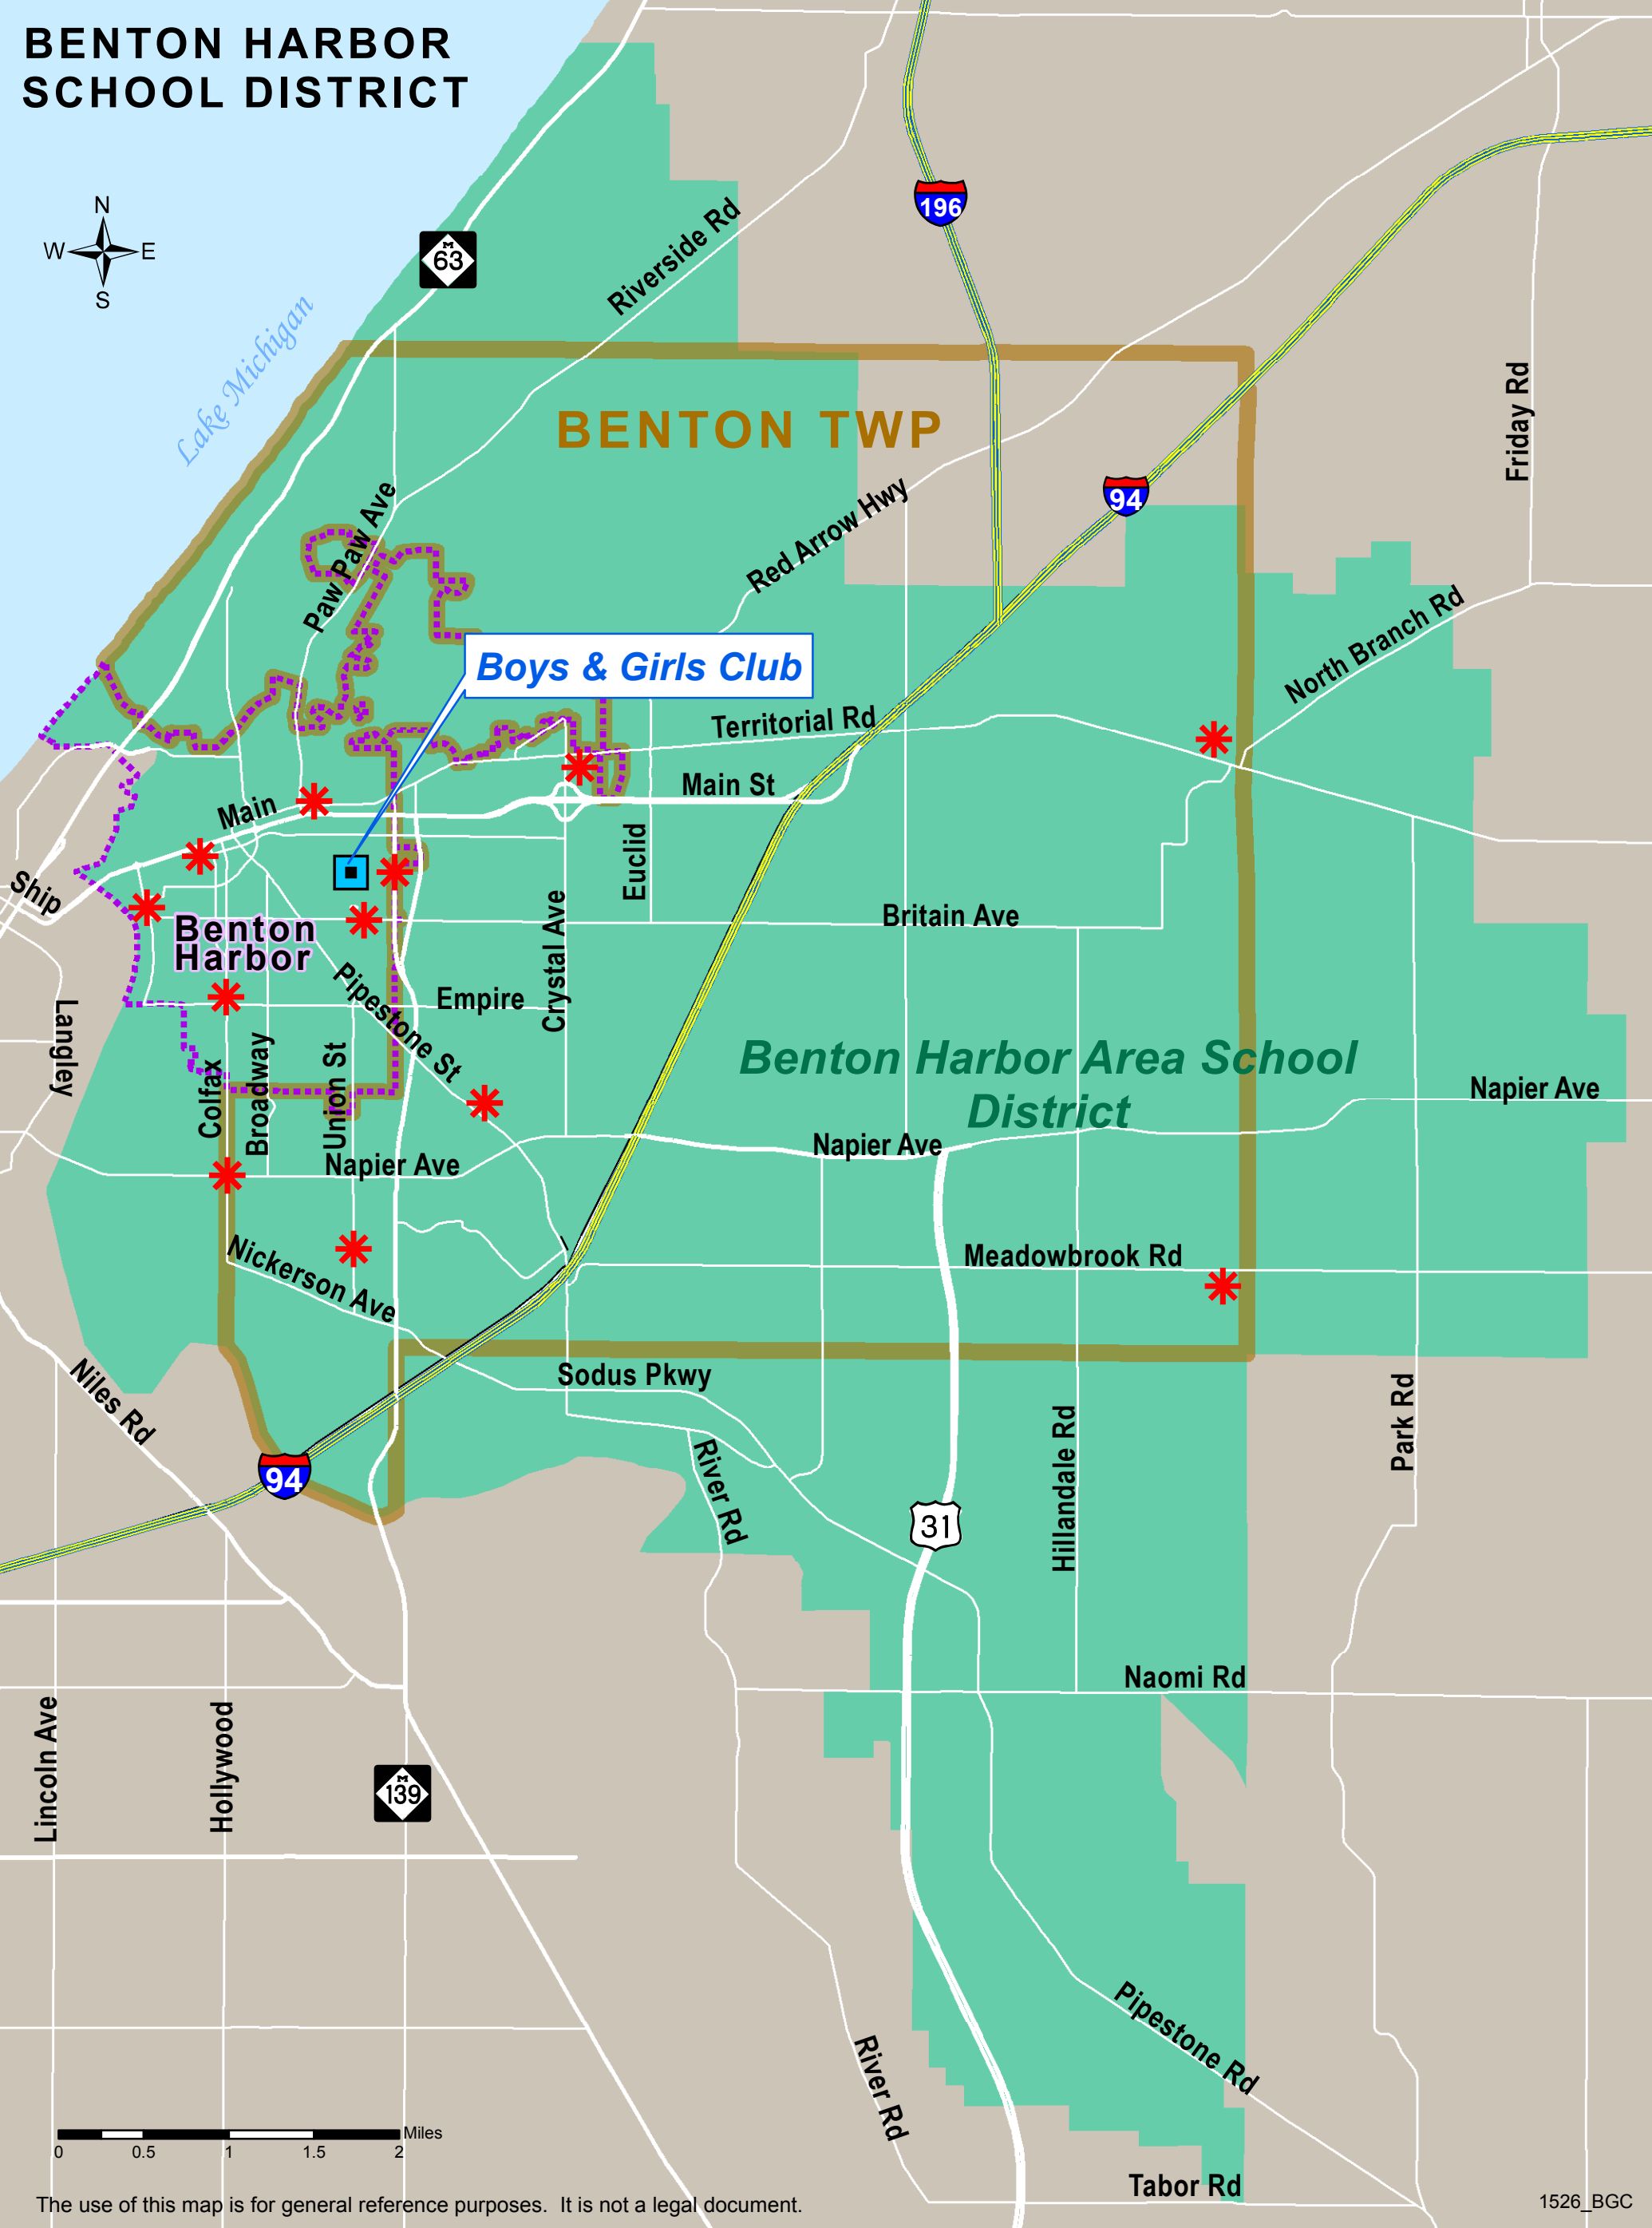

# BENTON HARBOR SCHOOL DISTRICT

0 0.5 1 1.5 2 Miles

The use of this map is for general reference purposes. It is not a legal document.

1526\_BGC

-  School
-  City of Benton Harbor
-  Benton Township
-  Benton Harbor Area School District