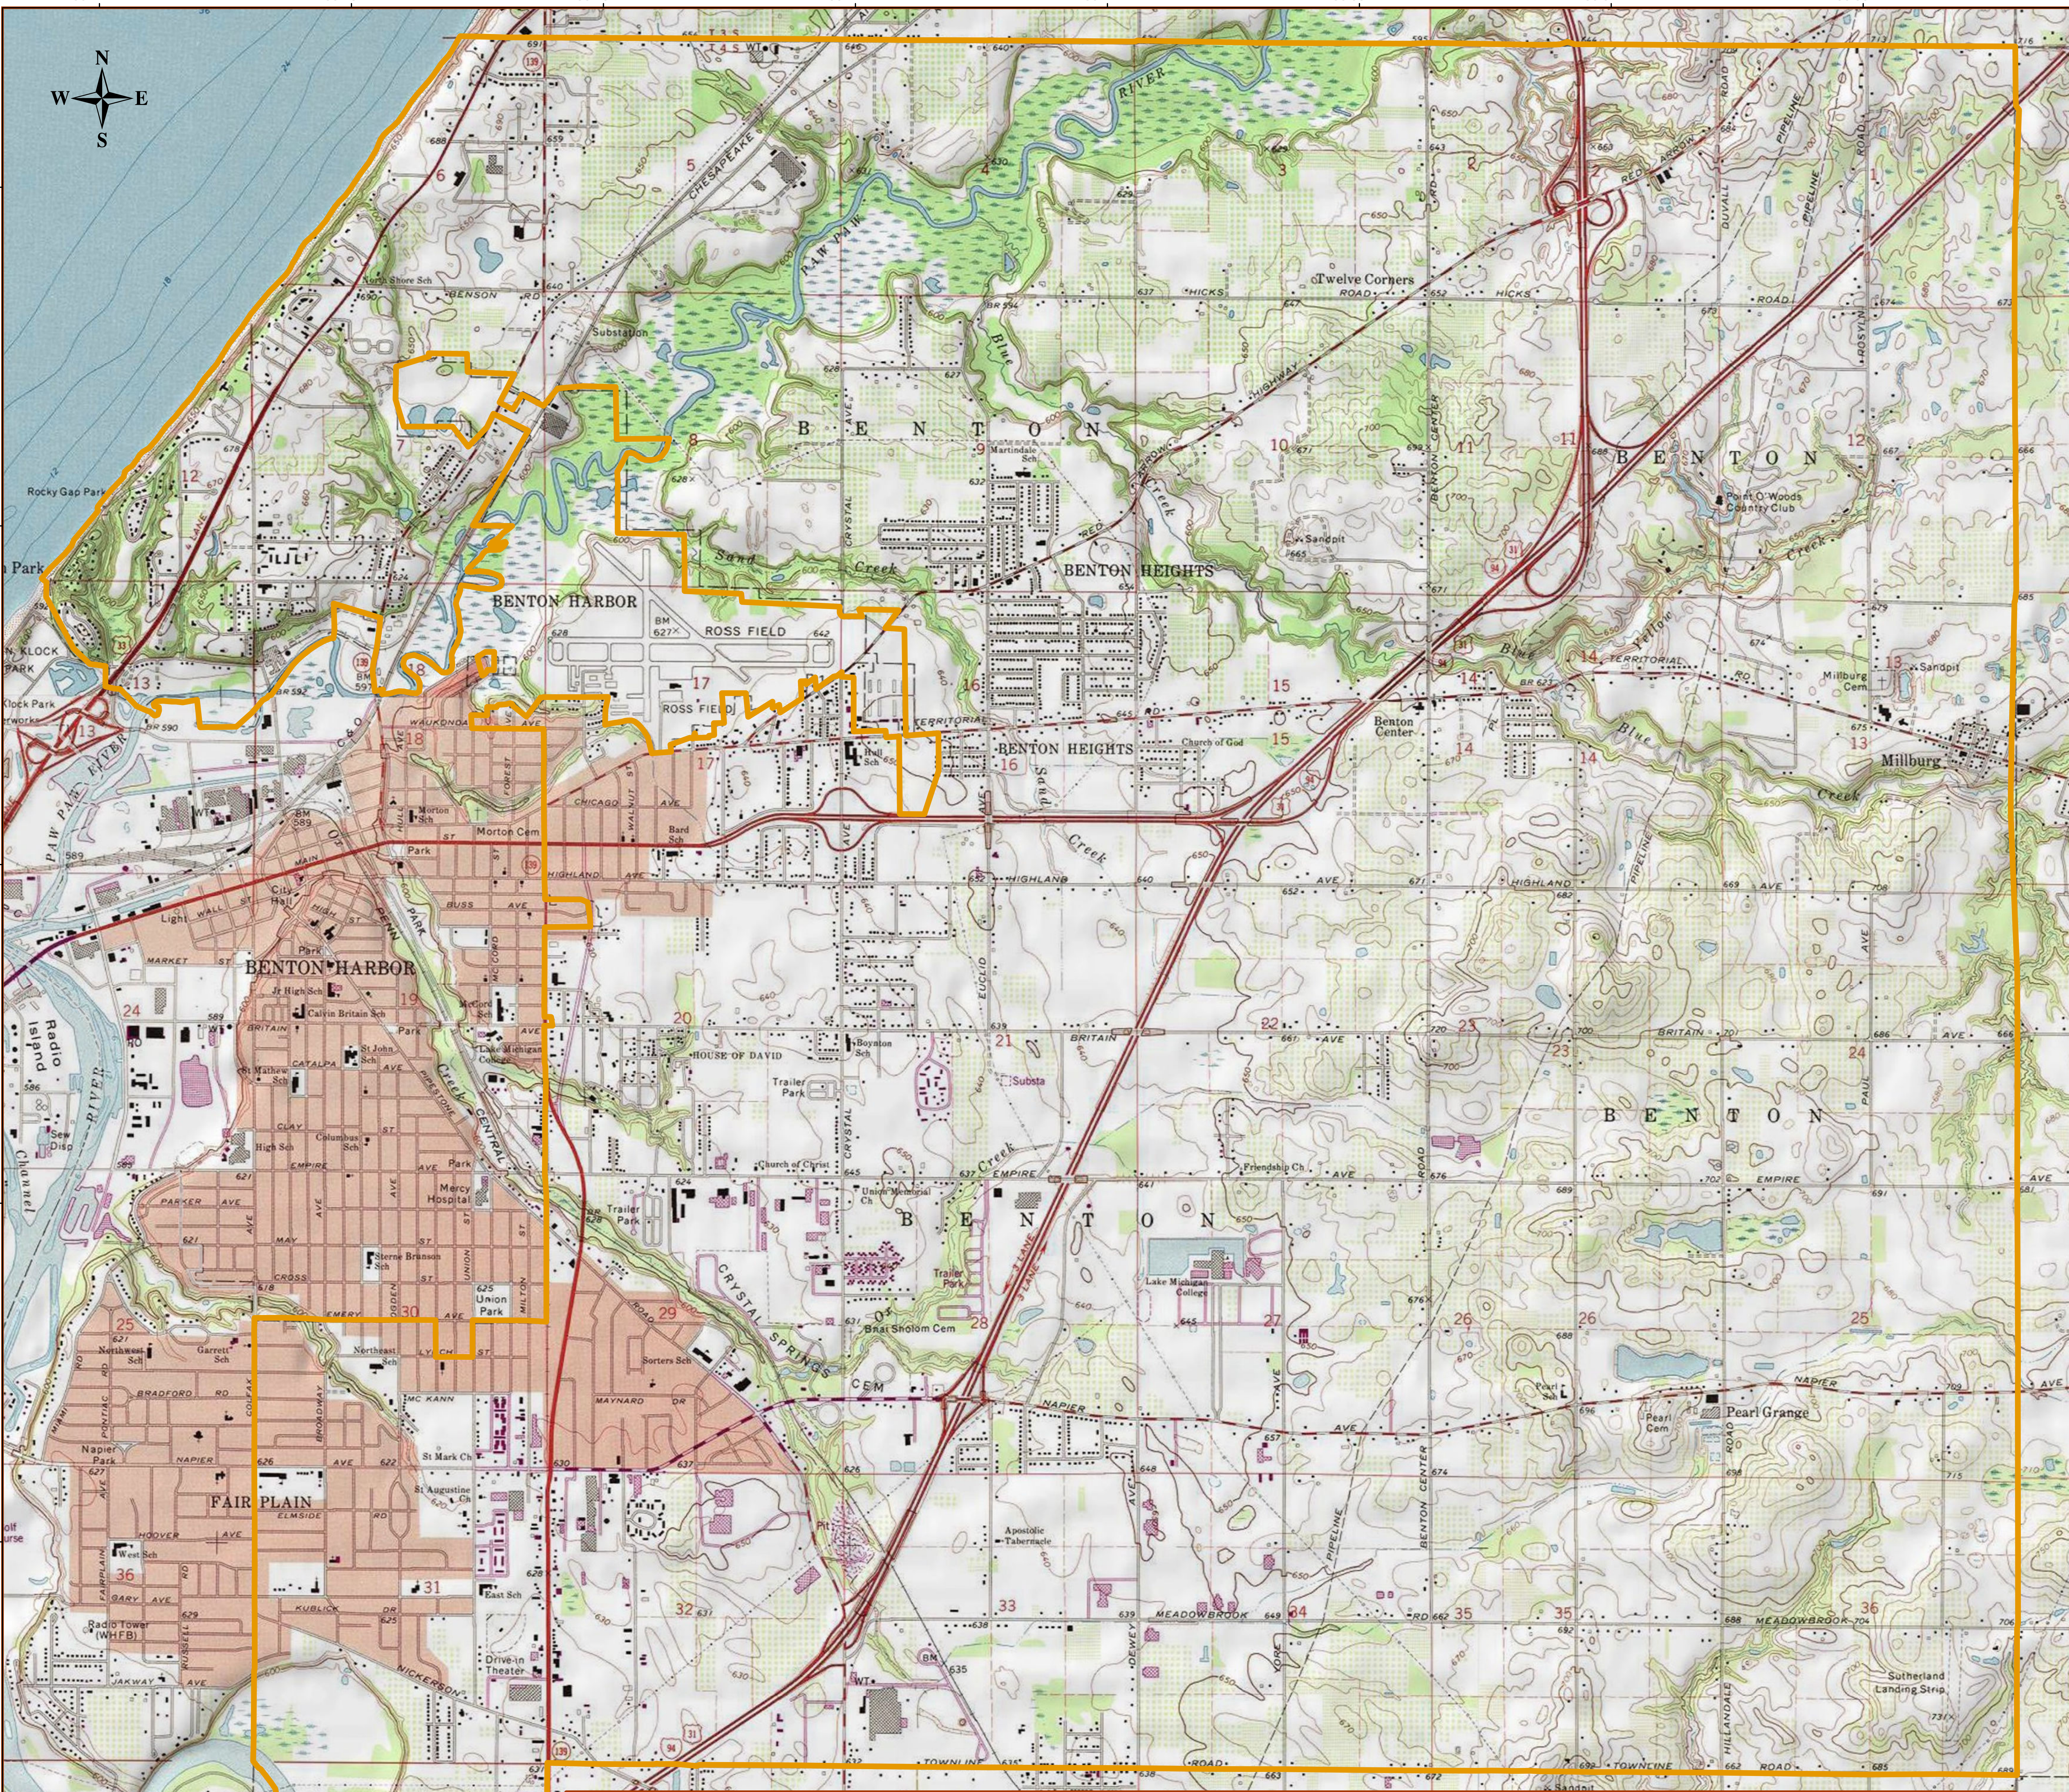

86.47° W 86.45° W 86.43° W 86.42° W 86.4° W 86.38° W 86.37° W 86.35° W

BENTON TOWNSHIP

Southwest Michigan
Planning Commission
www.swmpc.org

August 07, 2013

Sources
Base Layers: Michigan Geographic
Framework v10a.

The use of this map is for general reference purposes and is not a legal document.

86.47° W 86.45° W 86.43° W 86.42° W 86.4° W 86.38° W 86.37° W 86.35° W