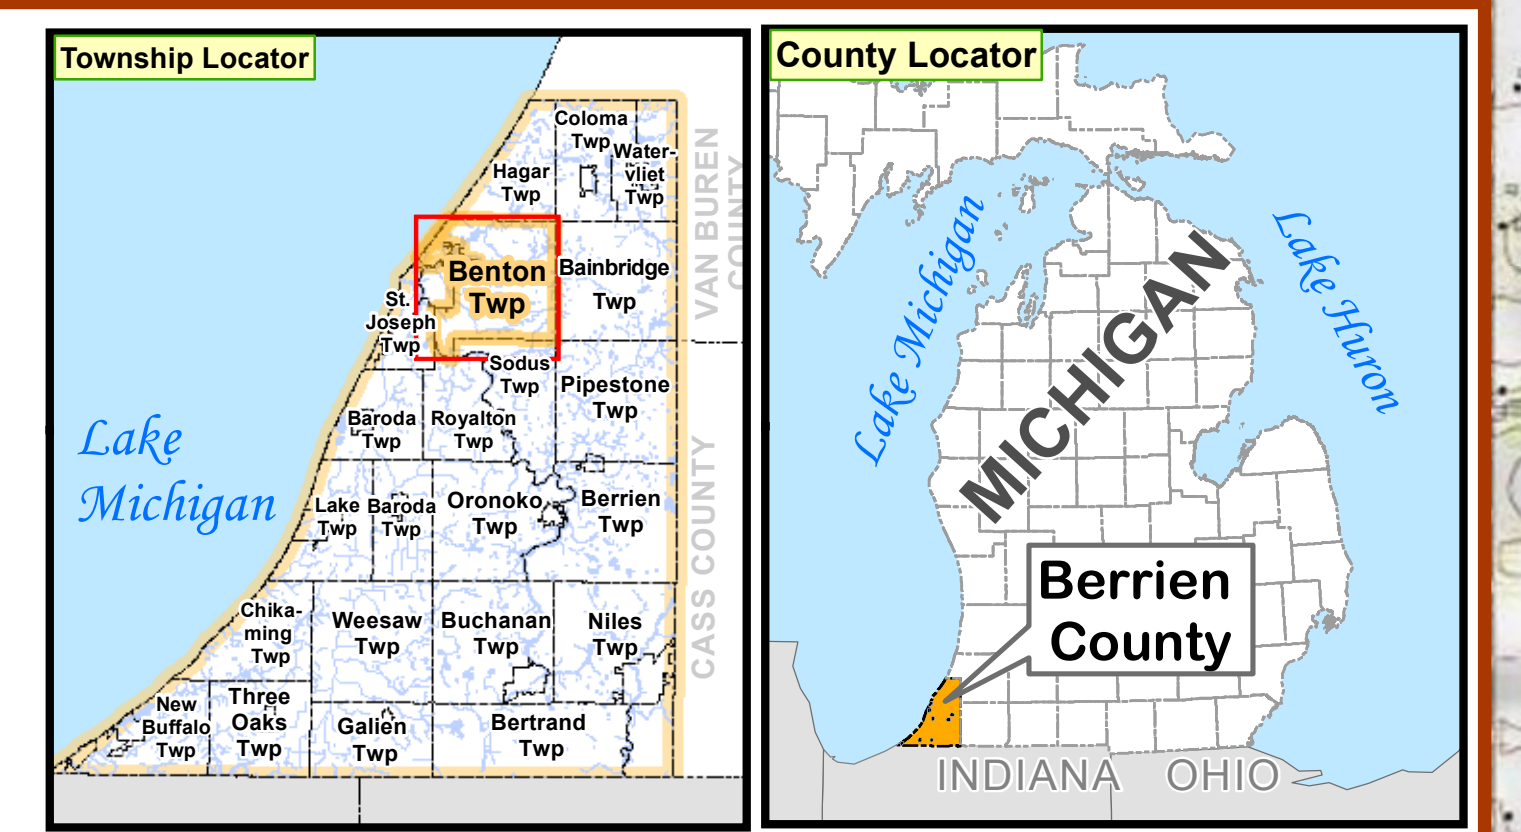

86.47° W 86.45° W 86.43° W 86.42° W 86.4° W 86.38° W 86.37° W 86.35° W

BENTON TOWNSHIP

Southwest Michigan
Planning Commission
www.swmpc.org

August 07, 2013

Sources
Base Layers: Michigan Geographic
Framework v10a.

The use of this map is for general reference purposes and is not a legal document.

86.47° W 86.45° W 86.43° W 86.42° W 86.4° W 86.38° W 86.37° W 86.35° W