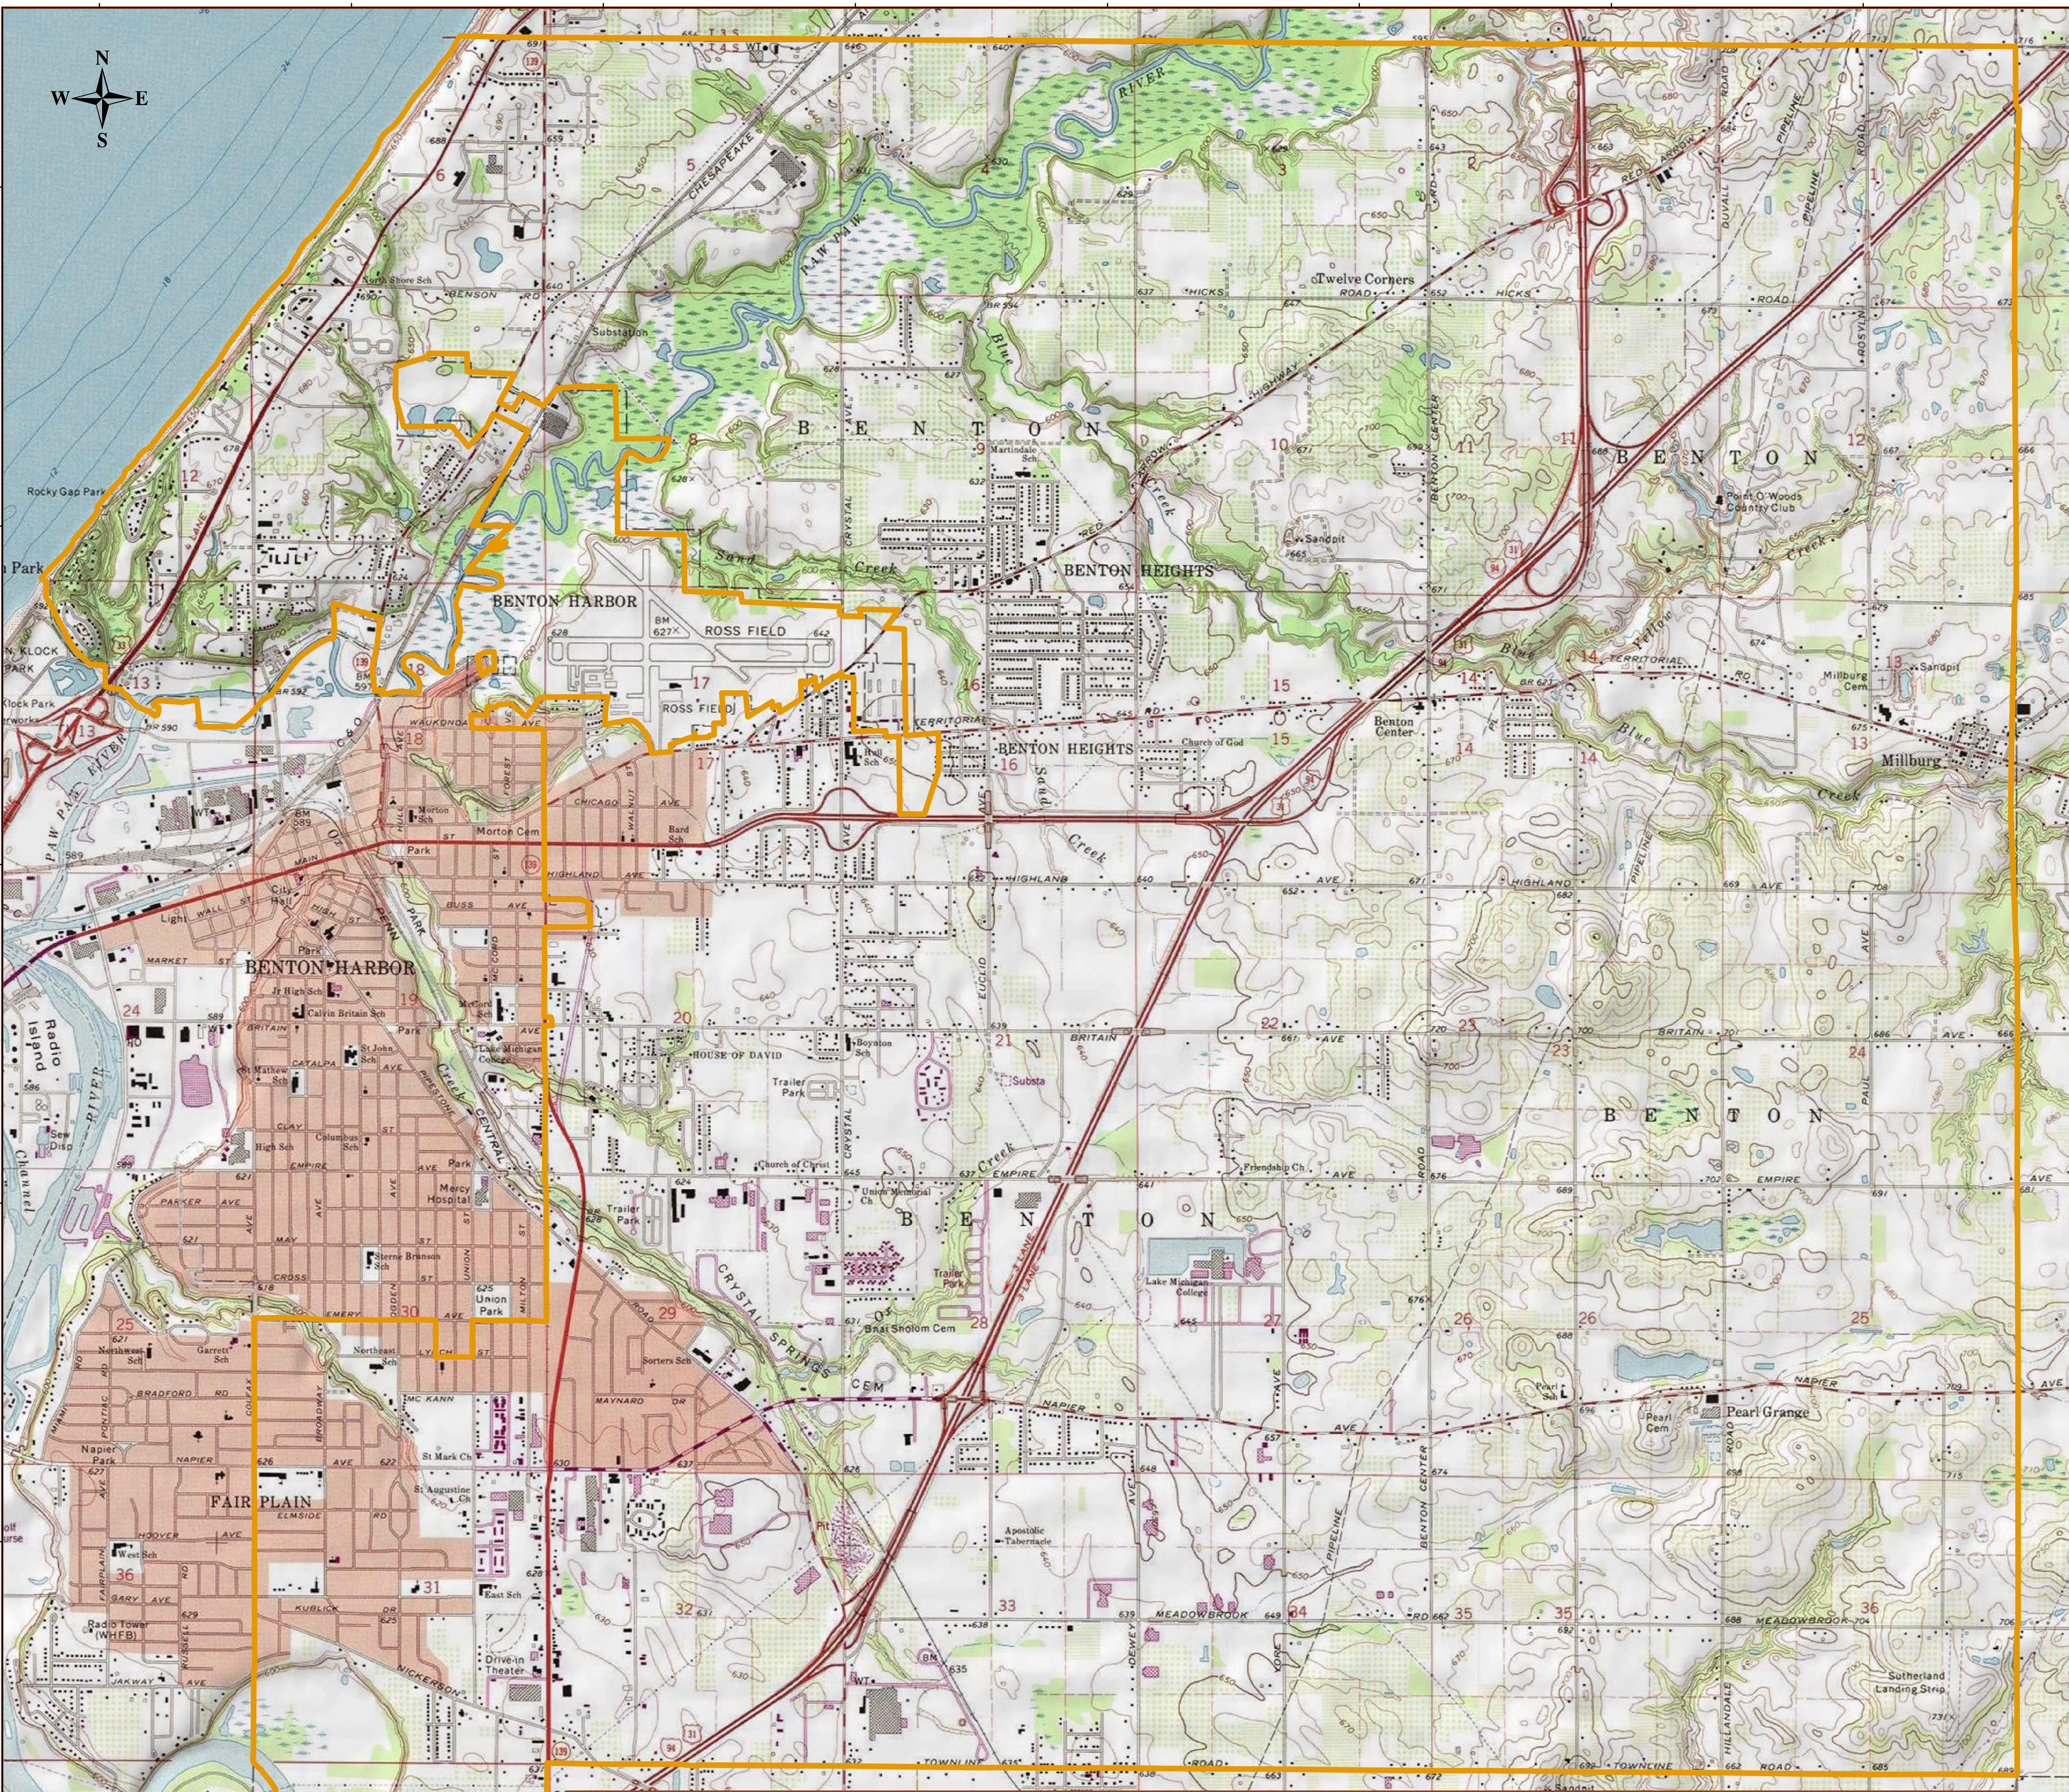

86.47° W 86.45° W 86.43° W 86.42° W 86.4° W 86.38° W 86.37° W 86.35° W

# BENTON TOWNSHIP

Southwest Michigan Planning Commission  
www.swmpc.org  
December 08, 2016

Sources  
Base Layers: Michigan Geographic Framework v10a.

The use of this map is for general reference purposes and is not a legal document.

42.15° N  
42.13° N  
42.12° N  
42.11° N  
42.08° N  
42.07° N

42.15° N  
42.13° N  
42.12° N  
42.11° N  
42.08° N  
42.07° N

86.47° W 86.45° W 86.43° W 86.42° W 86.4° W 86.38° W 86.37° W 86.35° W