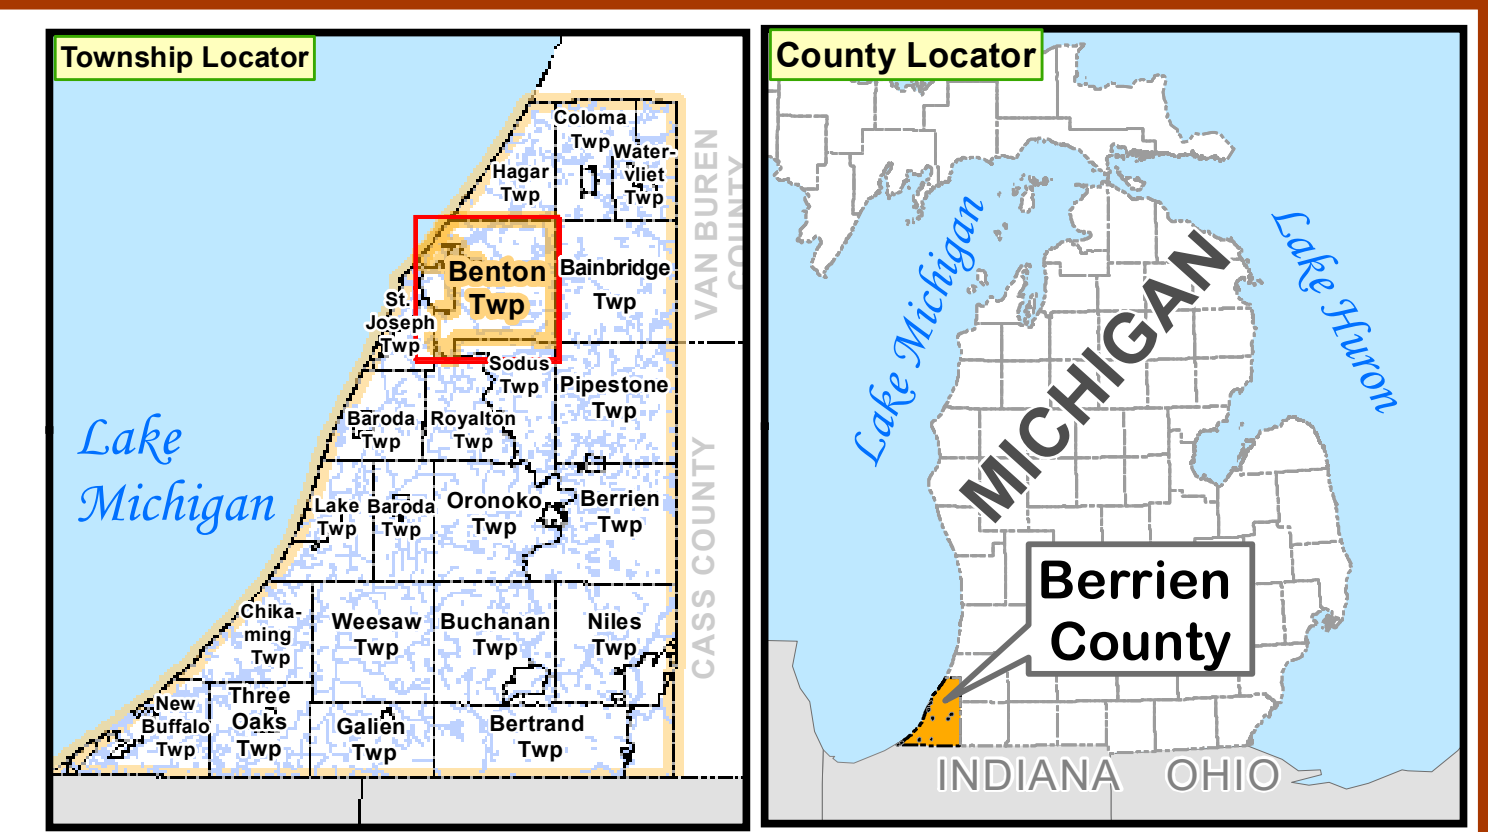

86.47° W 86.45° W 86.43° W 86.42° W 86.4° W 86.38° W 86.37° W 86.35° W

# BENTON TOWNSHIP

Southwest Michigan Planning Commission  
www.swmpc.org  
December 08, 2016

Sources  
Base Layers: Michigan Geographic Framework v10a.

The use of this map is for general reference purposes and is not a legal document.