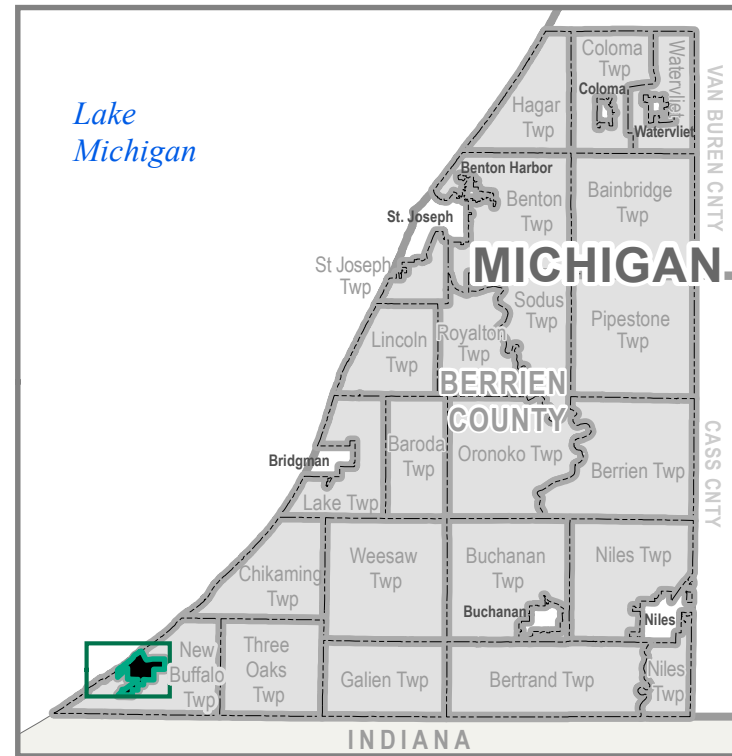

City of New Buffalo

The use of this map is for general reference purposes and is not a legal document.

Data Sources
 Base Layers: Berrien County
 Parcel: Berrien County - New Buffalo, 2011 - Outside City Limits, 2004
 Lake, River & Stream: Michigan Geographic Framework (MGF) v10a
 Tribal Lands: Pokagon Band of Potawatomi Indians, 2011
 Recreation/Natural Areas: Compiled by Southwest Michigan Planning Commission (Various Sources), 2011