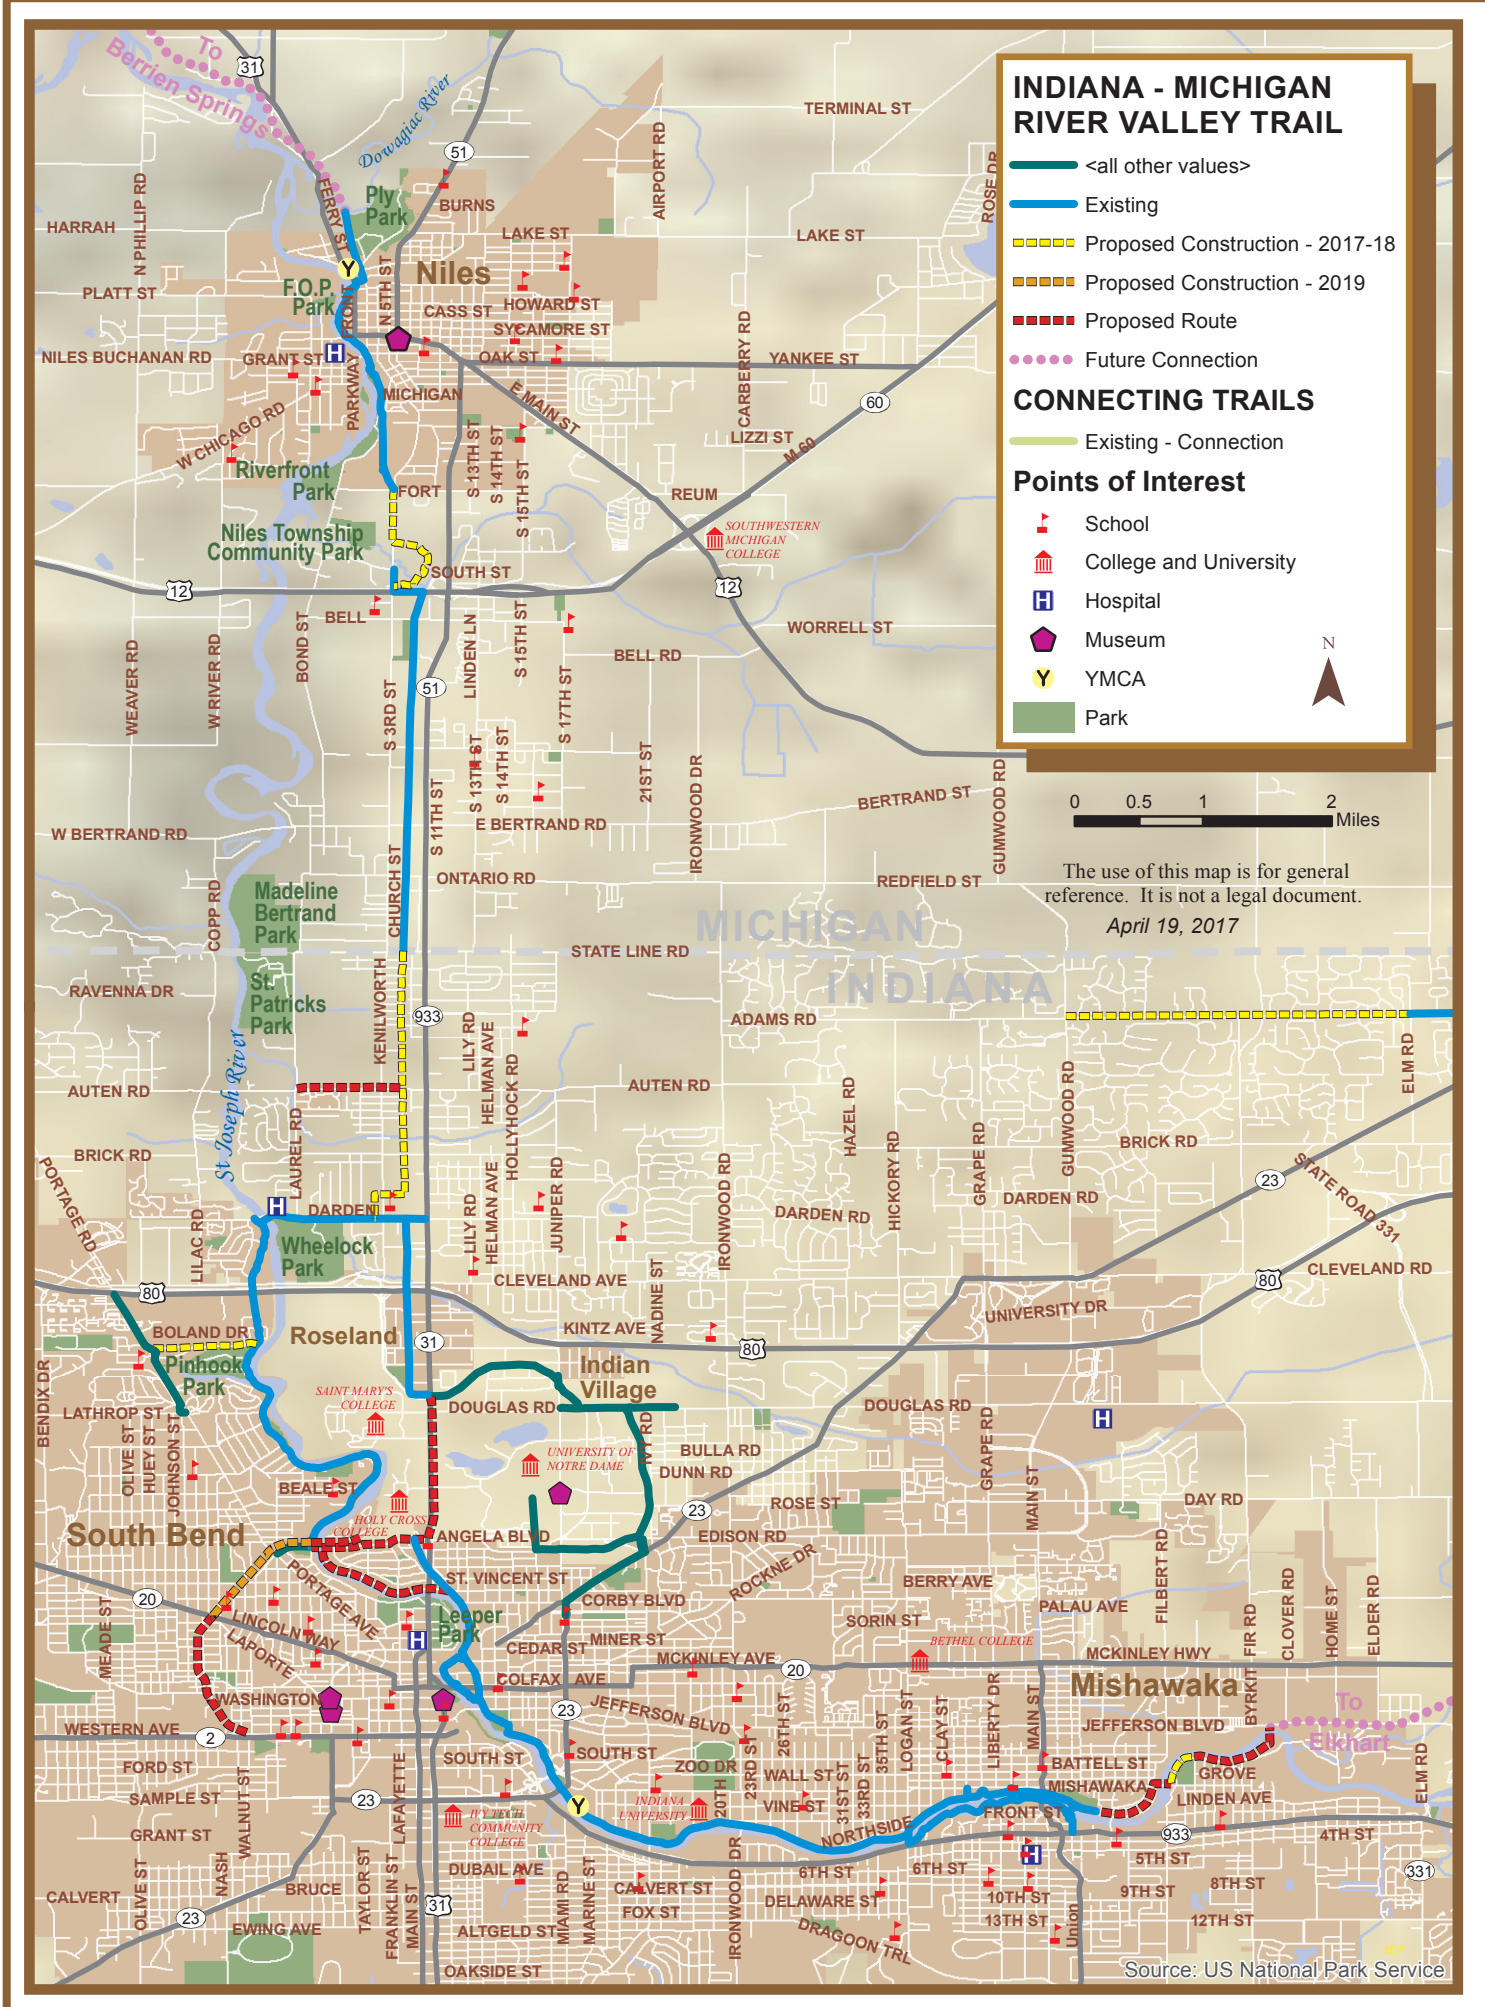

INDIANA - MICHIGAN RIVER VALLEY TRAIL

- <all other values>
- Existing
- Proposed Construction - 2017-18
- Proposed Construction - 2019
- Proposed Route
- ⋯ Future Connection

CONNECTING TRAILS

- Existing - Connection

Points of Interest

- ▲ School
- ▤ College and University
- H Hospital
- ◆ Museum
- Y YMCA
- Park

The use of this map is for general reference. It is not a legal document.

April 19, 2017

Source: US National Park Service