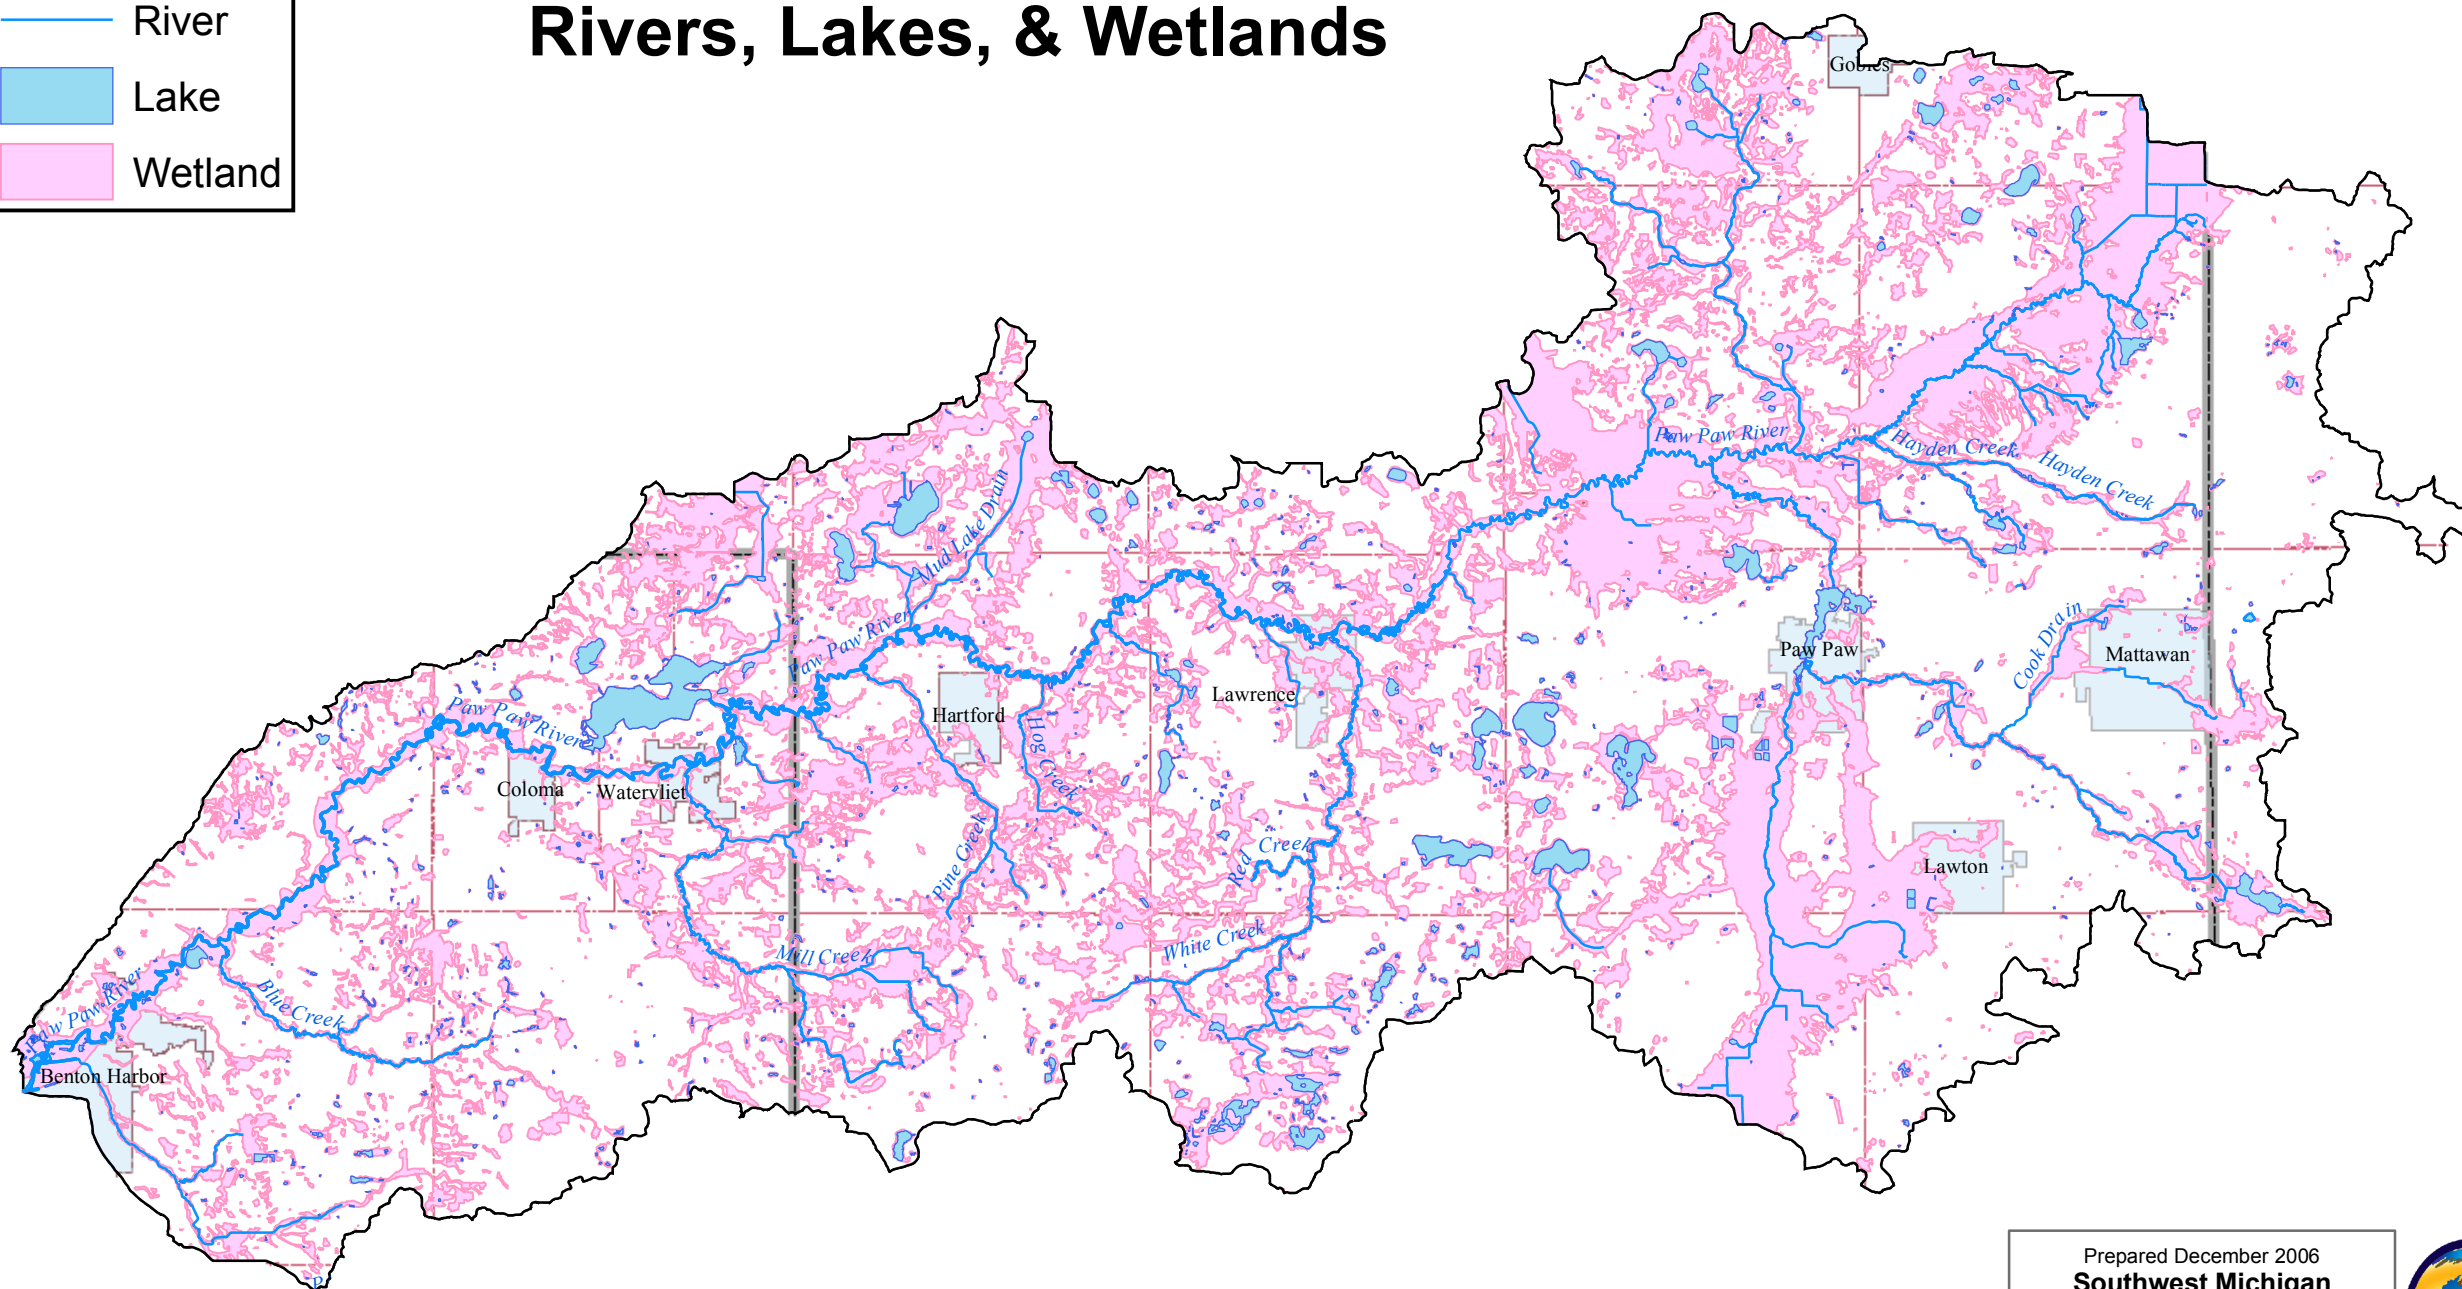

# Legend

- River
- Lake
- Wetland

# Paw Paw River Watershed Rivers, Lakes, & Wetlands

Note: The wetland data used in this map is based on soil type and National Wetland Inventory (NWI) data. The presence of wetland soil types or NWI designation does not always correspond to the extent of existing wetlands. The actual presence of wetlands must be field verified.