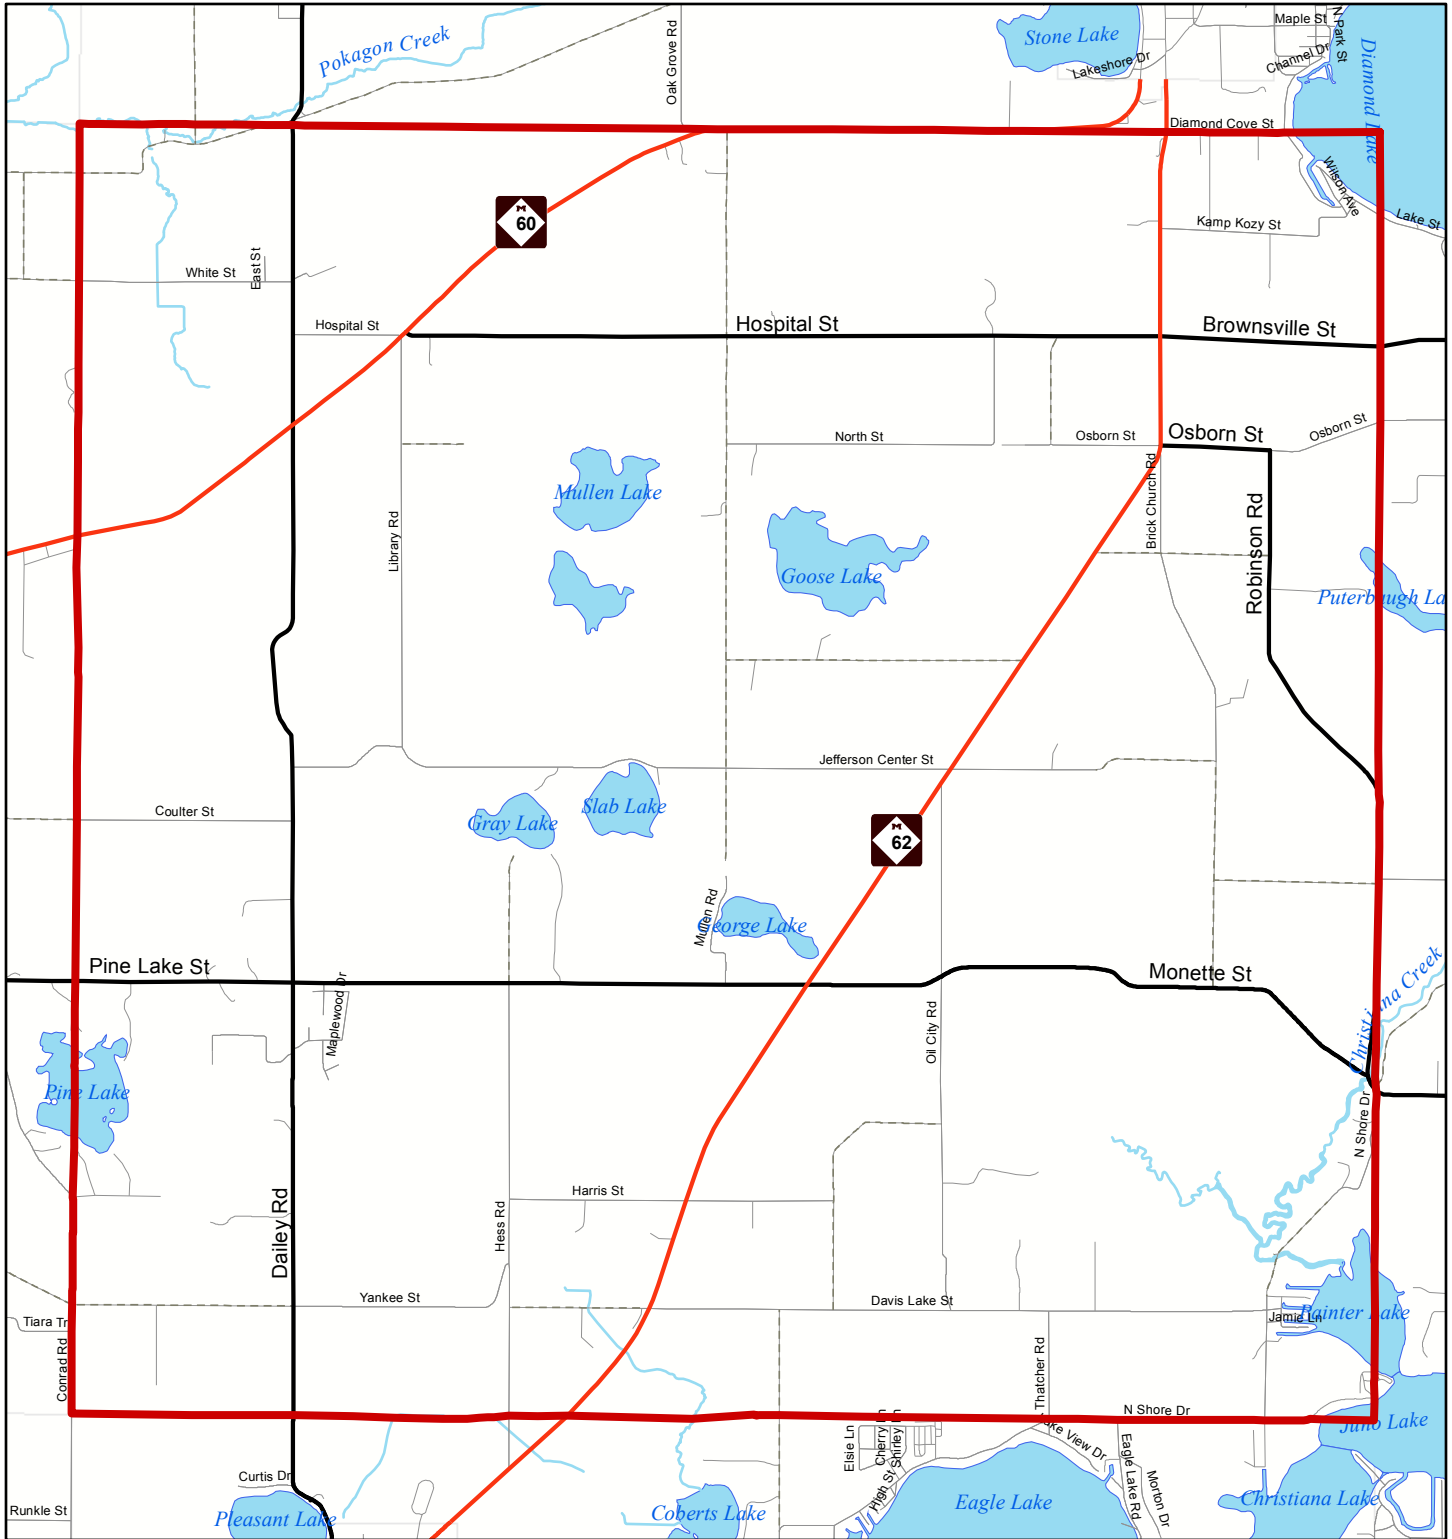

Jefferson Twp

Map Prepared July 2006 by:
Southwest Michigan Planning Commission
Tel: 269-925-1137 Fax: 269-925-0288
Email: swmicomm@swmicomm.org
Website: www.swmicomm.org

Base Map Source:
MI Center for Geographic Information,
Framework (V5a)

1 inch equals 0.9 miles